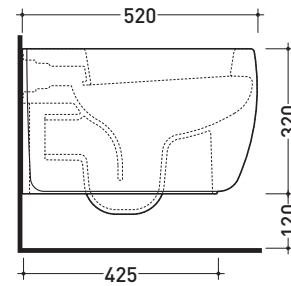

Package dim. **53,4 x 35,4 x 40 cm** | Weight **26,5 kg** | Pz. Pallet n° **15**

CE UNI EN 997

Dop-No997

vista zenitale / zenital view

vista laterale / lateral view

sezione longitudinale / section

vista retro / back view

sizes in mm

Please consider a 2% tolerance on indicated measurements

CERAMIC: glossy finish

matt finish

FLAMINIA does not recommend combining this toilet model with rapid-flow/flushometer systems or traditional high tanks