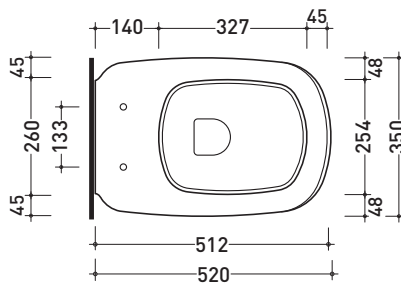

design **PATRICK NORGUET**

2007

MN118

Wall hung wc (wall fixing kit art. 9008 included)

Complements: **Soft-closing thermosetting wrapping seat&cover (MNCW03)**
Line accessories: TWO - HOOP - NOKÉ - FOLD

Technical accessories: **Universal fixing bracket for wall hung wc/bidet (41/P)**

Package dim. **53,4 x 35,4 x 40 cm** | Weight **26,5 kg** | Pz. Pallet n° **15**

CE UNI EN 997

Dop-No997

vista zenitale / zenital view

vista laterale / lateral view

sezione longitudinale / section

vista retro / back view

sizes in mm

Please consider a 2% tolerance on indicated measurements

CERAMIC: glossy finish

matt finish

FLAMINIA does not recommend combining this toilet model with rapid-flow/flushometer systems or traditional high tanks