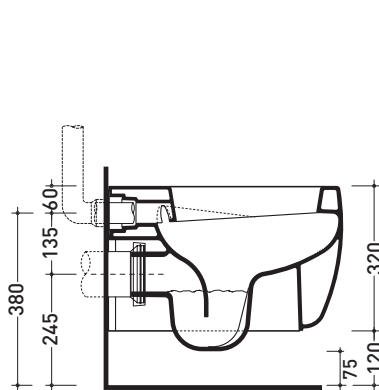

design **PATRICK NORGUET**

2007

MN118

Wall hung wc (wall fixing kit art. 9008 included)

Complements: **Soft-closing thermosetting wrapping seat&cover (MNCW03)**
Line accessories: TWO - HOOP - NOKÉ - FOLD

Technical accessories: **Universal fixing bracket for wall hung wc/bidet (41/P)**

Package dim. **53,4 x 35,4 x 40 cm** | Weight **26,5 kg** | Pz. Pallet n° **15**

CE UNI EN 997

Dop-No997

vista zenitale / zenital view

vista laterale / lateral view

sezione longitudinale / section

vista retro / back view

sizes in mm

Please consider a 2% tolerance on indicated measurements

CERAMIC: glossy finish

matt finish

FLAMINIA does not recommend combining this toilet model with rapid-flow/flushometer systems or traditional high tanks