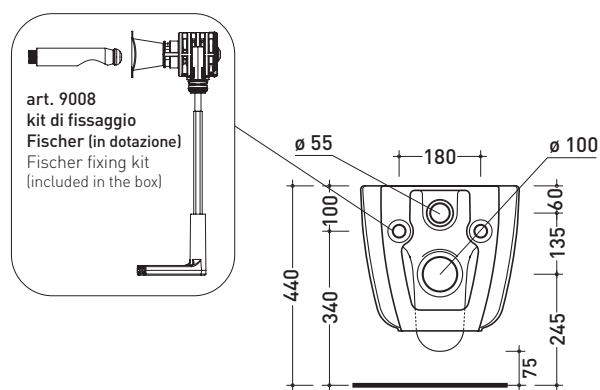

design **PATRICK NORGUET**

2007

MN118

Wall hung wc (wall fixing kit art. 9008 included)

Complements: **Soft-closing thermosetting wrapping seat&cover (MNCW03)**
Line accessories: TWO - HOOP - NOKÉ - FOLD

Technical accessories: **Universal fixing bracket for wall hung wc/bidet (41/P)**

Package dim. **53,4 x 35,4 x 40 cm** | Weight **26,5 kg** | Pz. Pallet n° **15**

CE UNI EN 997

Dop-No997

vista zenitale / zenital view

vista laterale / lateral view

sezione longitudinale / section

vista retro / back view

sizes in mm

Please consider a 2% tolerance on indicated measurements

CERAMIC: glossy finish

matt finish

FLAMINIA does not recommend combining this toilet model with rapid-flow/flushometer systems or traditional high tanks