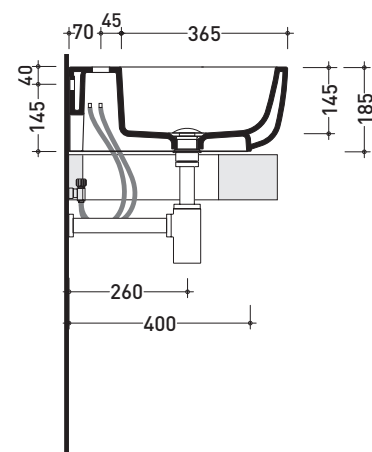

MN74L Monò 74

Countertop - wall hung basin 74 cm

• WITHOUT OVERFLOW • ARRANGED FOR THREE TAP HOLES

Complements: **Forty6 shelf (F6MN74)**
Solid shelf (SLMN74)
Furniture BOX - depth. 50
Line taps basin: ONE - NOKÉ - FOLD - SI - X1
Line accessories: TWO - HOOP - NOKÉ - FOLD

Package dim. **75,5 x 19 x 50,5 cm** | Weight **26 kg** | Pz. Pallet n° **15**

CE UNI EN 14688 - CL00 Dop-No14688

vista zenitale / zenital view

vista frontale / frontal view

foro consigliato sul piano
suggested hole on the top

vista zenitale / zenital view

sezione longitudinale / section

sizes in mm

Please consider a 2% tolerance on indicated measurements

CERAMIC: glossy finish

white black

matt finish

milky white graphite lava grey