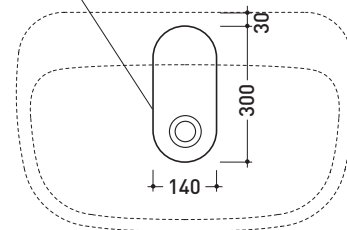

Package dim. **75,5 x 19 x 50,5 cm** | Weight **26 kg** | Pz. Pallet n° **15**

CE UNI EN 14688 - CL00 Dop-No14688

vista zenitale / zenital view

vista frontale / frontal view

foro consigliato sul piano
suggested hole on the top

vista zenitale / zenital view

sezione longitudinale / section

sizes in mm

Please consider a 2% tolerance on indicated measurements

CERAMIC: glossy finish

white black

matt finish

milky white graphite lava grey