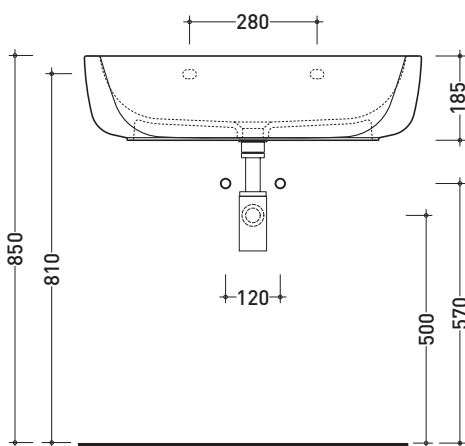

MN74L Monò 74

Countertop - wall hung basin 74 cm

• WITHOUT OVERFLOW • ARRANGED FOR THREE TAP HOLES

Complements: **Forty6 shelf (F6MN74)**
Solid shelf (SLMN74)
Furniture BOX - depth. 50
Line taps basin: ONE - NOKÉ - FOLD - SI - X1
Line accessories: TWO - HOOP - NOKÉ - FOLD

Technical accessories: **Chrome siphon (SIFL/CR) - Telescopic chrome siphon (SIFL066)**
Stop & Go drain (PLSG)
CERAMIC Stop & Go drain (PLCE)
Two piece set chrome tap filters (RF026)
Fixing kit for wall (9002)

Package dim. **75,5 x 19 x 50,5 cm** | Weight **26 kg** | Pz. Pallet n° **15**

CE UNI EN 14688 - CL00 Dop-No14688

vista zenitale / zenital view

vista frontale / frontal view

foro consigliato sul piano
suggested hole on the top

vista zenitale / zenital view

sezione longitudinale / section

sizes in mm

Please consider a 2% tolerance on indicated measurements

CERAMIC: glossy finish

white black

matt finish

milky white graphite lava grey