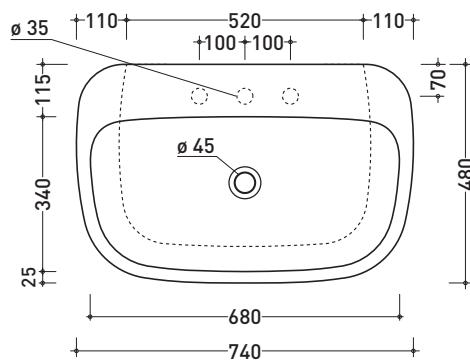

MN74L Monò 74

Countertop - wall hung basin 74 cm

• WITHOUT OVERFLOW • ARRANGED FOR THREE TAP HOLES

Complements: **Forty6 shelf (F6MN74)**
Solid shelf (SLMN74)
Furniture BOX - depth. 50
Line taps basin: ONE - NOKÉ - FOLD - SI - X1
Line accessories: TWO - HOOP - NOKÉ - FOLD

Package dim. **75,5 x 19 x 50,5 cm** | Weight **26 kg** | Pz. Pallet n° **15**

CE UNI EN 14688 - CL00 Dop-No14688

vista zenitale / zenital view

vista frontale / frontal view

foro consigliato sul piano
suggested hole on the top

vista zenitale / zenital view

sezione longitudinale / section

sizes in mm

Please consider a 2% tolerance on indicated measurements

CERAMIC: glossy finish

white black

matt finish

milky white graphite lava grey