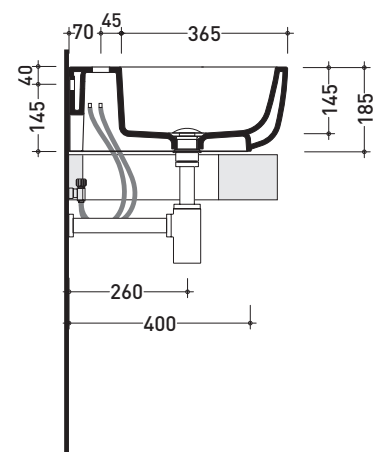

Package dim. **53,4 x 35,4 x 40 cm** | Weight **24,4 kg** | Pz. Pallet n° **15**

UNI EN 14528 - CL20 **Dop-No14528**

vista zenitale / zenital view

vista laterale / lateral view

sezione longitudinale / section

### Countertop - wall hung basin 100 cm

•WITHOUT OVERFLOW •ARRANGED FOR SEVEN TAP HOLES

Complements: **Forty6 shelf (F6MN100)**  
**Solid shelf (SLMN100)**  
**Furniture BOX - depth. 50**  
**Line taps basin: ONE - NOKÉ - FOLD - SI - X1**  
**Line accessories: TWO - HOOP - NOKÉ - FOLD**

Package dim. **101 x 19 x 50,5 cm** | Weight **35,5 kg** | Pz. Pallet n° **10**

CE UNI EN 14688 - CL00 Dop-No14688

vista zenitale / zenital view

foro consigliato sul piano  
suggested hole on the top

vista zenitale / zenital view

vista frontale / frontal view

sezione longitudinale / section

sizes in mm

Please consider a 2% tolerance on indicated measurements

CERAMIC: glossy finish

matt finish