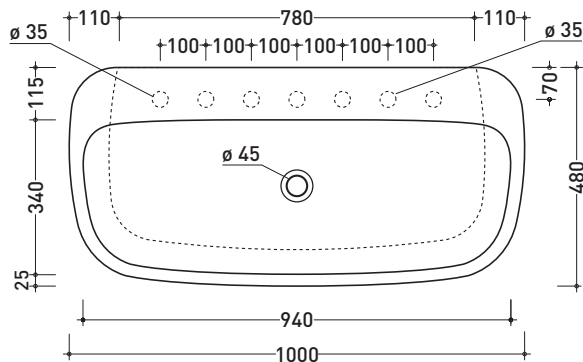

MN100L Monò 100

Countertop - wall hung basin 100 cm

•WITHOUT OVERFLOW •ARRANGED FOR SEVEN TAP HOLES

Complements: **Forty6 shelf (F6MN100)**
Solid shelf (SLMN100)
Furniture BOX - depth. 50
Line taps basin: ONE - NOKÉ - FOLD - SI - X1
Line accessories: TWO - HOOP - NOKÉ - FOLD

Technical accessories: **Chrome siphon (SIFL/CR) - Telescopic chrome siphon (SIFL066)**
Stop & Go drain (PLSG)
CERAMIC Stop & Go drain (PLCE)
Two piece set chrome tap filters (RF026)
Fixing kit for wall (9002)

Package dim. **101 x 19 x 50,5 cm** | Weight **35,5 kg** | Pz. Pallet n° **10**

CE UNI EN 14688 - CL00 Dop-No14688

vista zenitale / zenital view

foro consigliato sul piano
suggested hole on the top