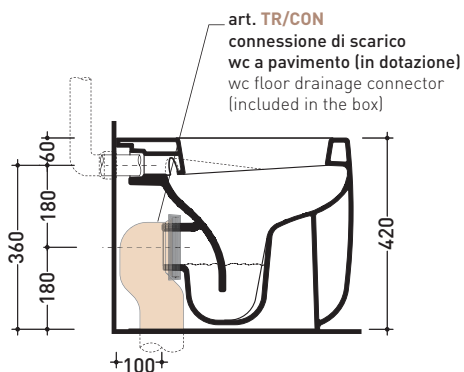

## MN117

Back to wall wc with S/P trap (drainage connector for floor trap art. TR/CON and floor fixing kit art. 9003 included)

Complements: **Soft-closing thermosetting wrapping seat&cover (MNCW03)**  
Line accessories: TWO - HOOP - NOKÉ - FOLD

Package dim. **53 x 35,5 x 43 cm** | Weight **31,5 kg** | Pz. Pallet n° **15**

CE UNI EN 997

Dop-No997

vista zenitale / zenital view

vista laterale / lateral view

sezione longitudinale / section

vista retro / back view