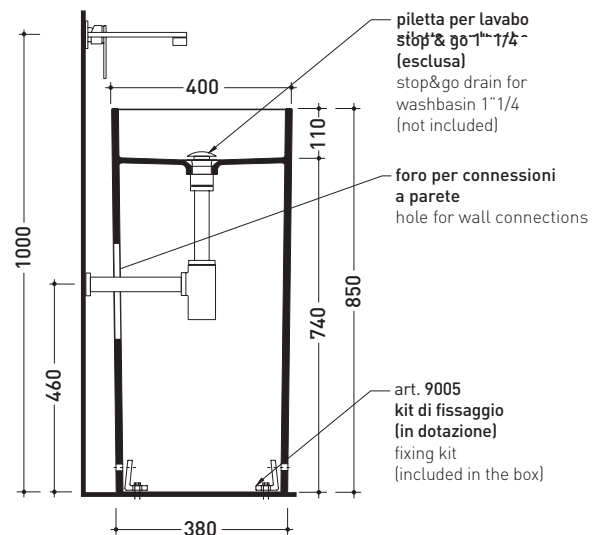

## MW40P Monowash 40

Wall column-basin 40 cm  
(floor fixing kit art. 9005 included)

• WITHOUT OVERFLOW • WITHOUT TAP LEDGE

Complements: **Line wall-taps basin:** ONE - NOKÈ - SI  
**Line accessories:** TWO - HOOP - NOKÈ - FOLD

Package dim. 42,5 x 42,5 x 90 cm | Weight 45 kg | Pz. Pallet n° 4

CE UNI EN 14688 - CL00 Dop-No14688

vista zenitale / zenital view

vista frontale / frontal view

sezione longitudinale / section

Please consider a 2% tolerance on indicated measurements

## MW40C Monowash 40

Standing column-basin 40 cm

(floor fixing kit art. 9005 and siphon art. FMT/SIF included)

• WITHOUT OVERFLOW • WITHOUT TAP LEDGE

Complements: **Line taps basin free-standing:** ONE - FOLD  
**Line accessories:** TWO - HOOP - NOKÉ - FOLD

Package dim. 42,5 x 42,5 x 90 cm | Weight 45 kg | Pz. Pallet n° 4

CE UNI EN 14688 - CL00 Dop-No14688

vista zenitale / zenital view

allaccio scarico tramite raccordo tecnico per lavabo in PP 40/50 mm con morsetto  
 drainage connection: use a PP 40/50 mm connector for washbasin with holdfast