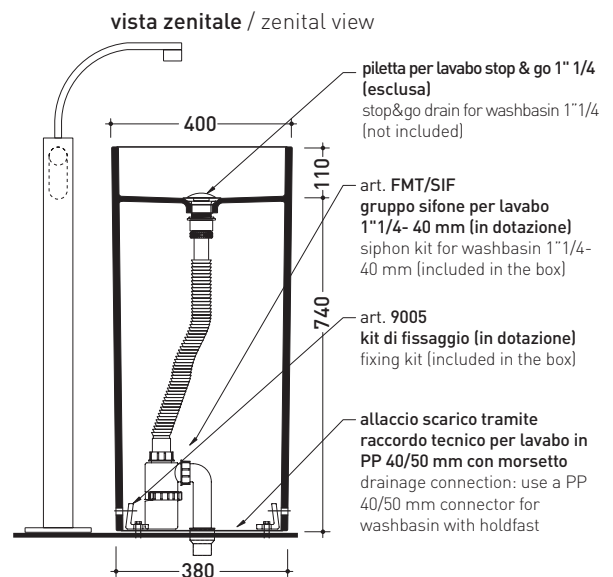

## MW40C Monowash 40

Standing column-basin 40 cm

(floor fixing kit art. 9005 and siphon art. FMT/SIF included)

• WITHOUT OVERFLOW • WITHOUT TAP LEDGE

Complements: **Line taps basin free-standing:** ONE - FOLD  
**Line accessories:** TWO - HOOP - NOKÉ - FOLD

Technical accessories: **Stop & Go drain (PLSG)**  
**Ceramic Stop&Go drain (PLCE)**  
**Chrome waste with automatic integrated overflow (PLTPCR)**  
**Waste with automatic integrated overflow and ceramic cover (PLTPCE)**

Package dim. 42,5 x 42,5 x 90 cm | Weight 45 kg | Pz. Pallet n° 4

CE UNI EN 14688 - CL00 Dop-No14688

vista zenitale / zenital view

allaccio scarico tramite raccordo tecnico per lavabo in PP 40/50 mm con morsetto  
 drainage connection: use a PP 40/50 mm connector for washbasin with holdfast

vista frontale / frontal view

sezione longitudinale / section

Please consider a 2% tolerance on indicated measurements

sizes in mm

CERAMIC: glossy finish

matt finish

METAL

bianco / oro bianco / platino