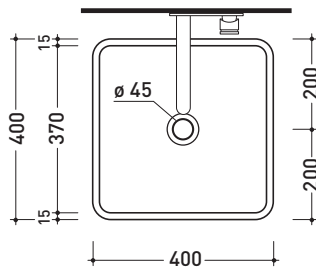

## MW40P Monowash 40

Wall column-basin 40 cm  
(floor fixing kit art. 9005 included)

• WITHOUT OVERFLOW • WITHOUT TAP LEDGE

Complements: **Line wall-taps basin:** ONE - NOKÈ - SI  
**Line accessories:** TWO - HOOP - NOKÈ - FOLD

Package dim. 42,5 x 42,5 x 90 cm | Weight 45 kg | Pz. Pallet n° 4

CE UNI EN 14688 - CL00 Dop-No14688

vista zenitale / zenital view

vista frontale / frontal view

sezione longitudinale / section

Please consider a 2% tolerance on indicated measurements

Package dim. 42,5 x 42,5 x 90 cm | Weight 45 kg | Pz. Pallet n° 4

CE UNI EN 14688 - CL00 Dop-No14688

vista zenitale / zenital view

allaccio scarico tramite raccordo tecnico per lavabo in PP 40/50 mm con morsetto  
 drainage connection: use a PP 40/50 mm connector for washbasin with holdfast

vista frontale / frontal view

sezione longitudinale / section

Please consider a 2% tolerance on indicated measurements

sizes in mm

CERAMIC: glossy finish

matt finish

METAL

bianco / oro bianco / platino