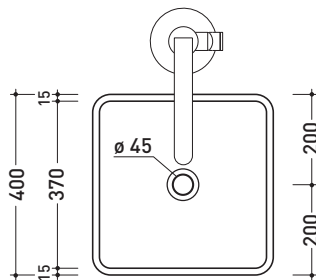

Package dim. 42,5 x 42,5 x 90 cm | Weight 45 kg | Pz. Pallet n° 4

CE UNI EN 14688 - CL00 Dop-No14688

vista zenitale / zenital view

vista frontale / frontal view

sezione longitudinale / section

Please consider a 2% tolerance on indicated measurements

## MW40C Monowash 40

Standing column-basin 40 cm

(floor fixing kit art. 9005 and siphon art. FMT/SIF included)

• WITHOUT OVERFLOW • WITHOUT TAP LEDGE

Complements: **Line taps basin free-standing:** ONE - FOLD  
**Line accessories:** TWO - HOOP - NOKÉ - FOLD

Package dim. 42,5 x 42,5 x 90 cm | Weight 45 kg | Pz. Pallet n° 4

CE UNI EN 14688 - CL00 Dop-No14688

vista zenitale / zenital view

allaccio scarico tramite raccordo tecnico per lavabo in PP 40/50 mm con morsetto  
 drainage connection: use a PP 40/50 mm connector for washbasin with holdfast

vista frontale / frontal view

sezione longitudinale / section

Please consider a 2% tolerance on indicated measurements

sizes in mm

CERAMIC: glossy finish

matt finish

METAL

bianco / oro bianco / platino