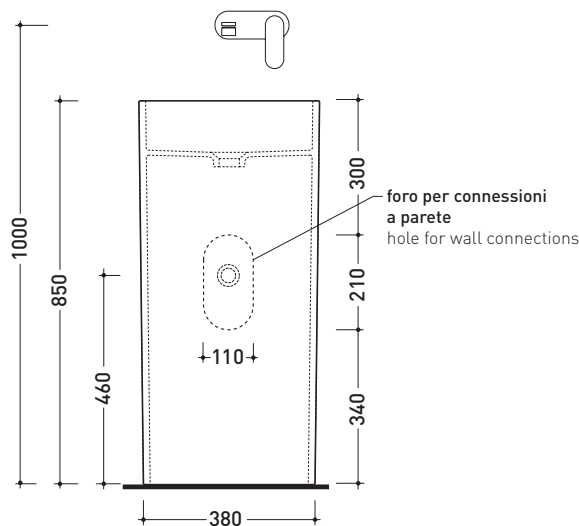

## MW40P Monowash 40

Wall column-basin 40 cm  
(floor fixing kit art. 9005 included)

• WITHOUT OVERFLOW • WITHOUT TAP LEDGE

Complements: **Line wall-taps basin:** ONE - NOKÈ - SI  
**Line accessories:** TWO - HOOP - NOKÈ - FOLD

Package dim. 42,5 x 42,5 x 90 cm | Weight 45 kg | Pz. Pallet n° 4

CE UNI EN 14688 - CL00 Dop-No14688

vista zenitale / zenital view

vista frontale / frontal view

sezione longitudinale / section

Please consider a 2% tolerance on indicated measurements

Package dim. 42,5 x 42,5 x 90 cm | Weight 45 kg | Pz. Pallet n° 4

CE UNI EN 14688 - CL00 Dop-No14688

vista zenitale / zenital view

allaccio scarico tramite raccordo tecnico per lavabo in PP 40/50 mm con morsetto  
 drainage connection: use a PP 40/50 mm connector for washbasin with holdfast

vista frontale / frontal view

sezione longitudinale / section

Please consider a 2% tolerance on indicated measurements

sizes in mm

CERAMIC: glossy finish

matt finish

METAL

bianco / oro bianco / platino