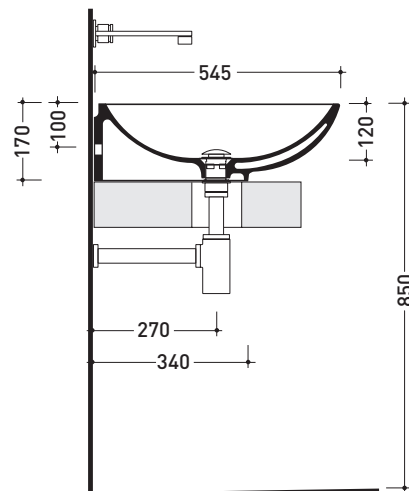

## 5082 Nuda 95

Countertop - wall hung basin 95 cm

•WITHOUT OVERFLOW •WITHOUT TAP LEDGE

Complements: **Solid shelf (SL5082)**  
**Forty6 shelf (F65082)**  
**Box wall hung vanity units depth 50 cm**  
**Line taps basin: ONE - NOKÈ - SI - X1**  
**Line accessories: TWO - HOOP - NOKÈ - FOLD**

Package dim. **95 x 18 x 59,5 cm** | Weight **30,3 kg** | Pz. Pallet n° **10**

CE UNI EN 14688 - CL00 Dop-No14688

vista zenitale / zenital view

vista zenitale / zenital view

vista frontale / frontal view

sezione longitudinale / section

sizes in mm

Please consider a 2% tolerance on indicated measurements

CERAMIC: glossy finish

matt finish

white black

milky white graphite antracite lava grey argilla nuvola fango rosso rubens petrolio