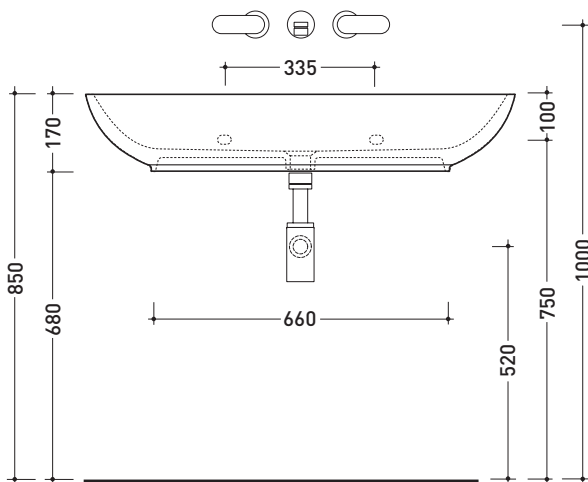

## 5082 Nuda 95

Countertop - wall hung basin 95 cm

•WITHOUT OVERFLOW •WITHOUT TAP LEDGE

Complements: **Solid shelf (SL5082)**  
**Forty6 shelf (F65082)**  
**Box wall hung vanity units depth 50 cm**  
**Line taps basin: ONE - NOKÈ - SI - X1**  
**Line accessories: TWO - HOOP - NOKÈ - FOLD**

Package dim. **95 x 18 x 59,5 cm** | Weight **30,3 kg** | Pz. Pallet n° **10**

CE UNI EN 14688 - CL00 Dop-No14688

vista zenitale / zenital view

vista zenitale / zenital view

vista frontale / frontal view

sezione longitudinale / section

sizes in mm

Please consider a 2% tolerance on indicated measurements

CERAMIC: glossy finish

matt finish

white black

milky white graphite antracite lava grey argilla nuvola fango rosso rubens petrolio