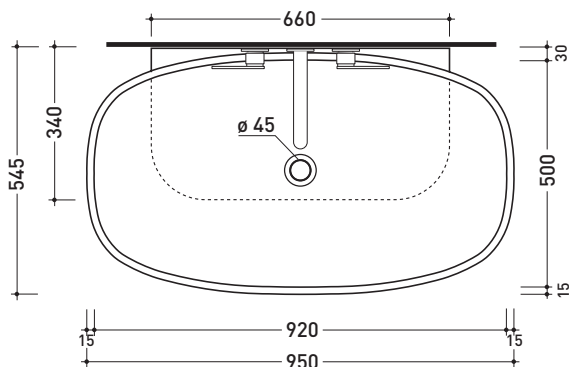

## 5082 Nuda 95

Countertop - wall hung basin 95 cm

•WITHOUT OVERFLOW •WITHOUT TAP LEDGE

Complements: **Solid shelf (SL5082)**  
**Forty6 shelf (F65082)**  
**Box wall hung vanity units depth 50 cm**  
**Line taps basin: ONE - NOKÈ - SI - X1**  
**Line accessories: TWO - HOOP - NOKÈ - FOLD**

Package dim. **95 x 18 x 59,5 cm** | Weight **30,3 kg** | Pz. Pallet n° **10**

CE UNI EN 14688 - CL00 Dop-No14688

vista zenitale / zenital view

vista zenitale / zenital view

vista frontale / frontal view

sezione longitudinale / section

sizes in mm

Please consider a 2% tolerance on indicated measurements

CERAMIC: glossy finish

matt finish

white black

milky white graphite antracite lava grey argilla nuvola fango rosso rubens petrolio