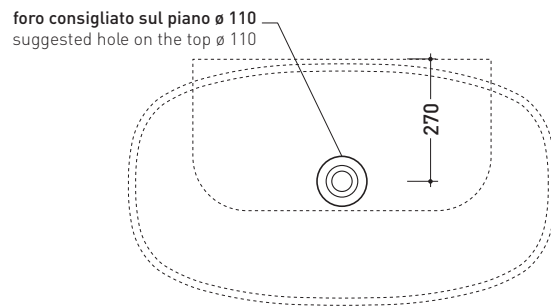

## 5082 Nuda 95

Countertop - wall hung basin 95 cm

•WITHOUT OVERFLOW •WITHOUT TAP LEDGE

Complements: **Solid shelf (SL5082)**  
**Forty6 shelf (F65082)**  
**Box wall hung vanity units depth 50 cm**  
**Line taps basin: ONE - NOKÈ - SI - X1**  
**Line accessories: TWO - HOOP - NOKÈ - FOLD**

Package dim. **95 x 18 x 59,5 cm** | Weight **30,3 kg** | Pz. Pallet n° **10**

CE UNI EN 14688 - CL00 Dop-No14688

vista zenitale / zenital view

vista zenitale / zenital view

vista frontale / frontal view

sezione longitudinale / section

sizes in mm

Please consider a 2% tolerance on indicated measurements

CERAMIC: glossy finish

matt finish

white black

milky white graphite antracite lava grey argilla nuvola fango rosso rubens petrolio