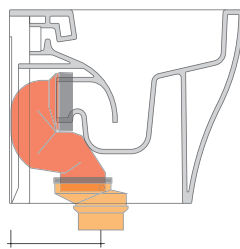

AP117RG + ERWCB*

Back to wall wc **PLUS*** goclean® with S/P trap

* **WARNING:** bends and connectors are on demand

* **WARNING:** the hole for the bidet jet must be requested

Complements: Soft-closing thermosetting wrapping seat&cover (QKCW03)
Soft-closing thermosetting wrapping seat&cover (QKCW07)
SLIM soft-closing thermosetting seat&cover (QKCW05)
SLIM soft-closing thermosetting seat&cover (QKCW09)

KIT SUITABLE FOR WALL TRAP

LKR00 (SET: LKR00)

KIT SUITABLE FOR FLOOR TRAP

LKR90 (SET: LKR90)

da/from 50 a/to 80 mm

LK8010 (SET: LKR90+LKR20)

da/from 80 a/to 100 mm

LK1012 (SET: LKR90+LKR40)

da/from 100 a/to 120 mm

LK1214 (SET: LKRS+LKR40)

da/from 120 a/to 140 mm

LK1416 (SET: LKRS+LKR20)

da/from 140 a/to 160 mm

LK1618 (SET: LKRS)

da/from 160 a/to 180 mm

LK1820 (SET: LKRS+LKR20)

da/from 180 a/to 200 mm

LK2022 (SET: LKRS+LKR40)

da/from 200 a/to 220 mm

LK2233 (SET: LKR90+LKR33)

da/from 220 a/to 320* mm

ATTENTION: THE DRAINAGE CONNECTORS ARE NOT INCLUDED