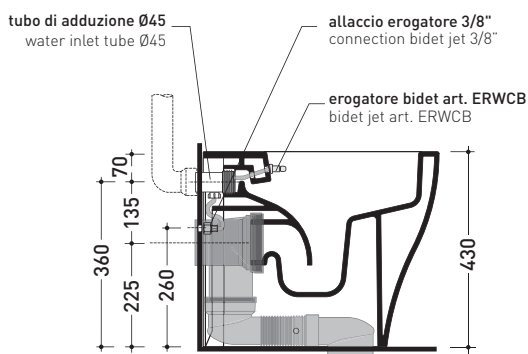

Technical accessories:

- *Kit suitable for wall trap H 230 mm (LKR00)
- *Kit suitable for floor trap from 50 to 80 mm (LKR90)
- *Kit suitable for floor trap from 80 to 100 mm (LKR8010)
- *Kit suitable for floor trap from 100 to 120 mm (LKR1012)
- *Kit suitable for floor trap from 120 to 140 mm (LKR1214)
- *Kit suitable for floor trap from 140 to 160 mm (LKR1416)
- *Kit suitable for floor trap from 160 to 180 mm (LKR1820)
- *Kit suitable for floor trap from 180 to 200 mm (LKR1820)
- *Kit suitable for floor trap from 200 to 220 mm (LKR2022)
- *Kit suitable for floor trap from 220 to 320 mm (LKR2233)
- Kit di fissaggio a pavimento (9003)

Package dim. | Weight 29 kg | Pz. Pallet n° 15

UNI EN 997

Dop-No997

pag. 1/2

vista zenitale / zenital view

dettaglio erogatore / bidet jet detail

da/from 50 a/to 320 mm

sezione longitudinale / section

KIT SUITABLE FOR WALL TRAP

LKR00 (SET: LKR00)

KIT SUITABLE FOR FLOOR TRAP

LKR90 (SET: LKR90)

da/from 50 a/to 80 mm

LK8010 (SET: LKR90+LKR20)

da/from 80 a/to 100 mm

LK1012 (SET: LKR90+LKR40)

da/from 100 a/to 120 mm

LK1214 (SET: LKRS+LKR40)

da/from 120 a/to 140 mm

LK1416 (SET: LKRS+LKR20)

da/from 140 a/to 160 mm

LK1618 (SET: LKRS)

da/from 160 a/to 180 mm

LK1820 (SET: LKRS+LKR20)