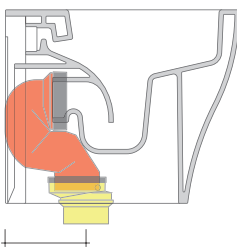

AP117RG + ERWCB*

Back to wall wc **PLUS*** goclean® with S/P trap

* **WARNING:** bends and connectors are on demand

* **WARNING:** the hole for the bidet jet must be requested

Complements: Soft-closing thermosetting wrapping seat&cover (QKCW03)
Soft-closing thermosetting wrapping seat&cover (QKCW07)
SLIM soft-closing thermosetting seat&cover (QKCW05)
SLIM soft-closing thermosetting seat&cover (QKCW09)

KIT SUITABLE FOR WALL TRAP

LKR00 (SET: LKR00)

KIT SUITABLE FOR FLOOR TRAP

LKR90 (SET: LKR90)

da/from 50 a/to 80 mm

LK8010 (SET: LKR90+LKR20)

da/from 80 a/to 100 mm

LK1012 (SET: LKR90+LKR40)

da/from 100 a/to 120 mm

LK1214 (SET: LKRS+LKR40)

da/from 120 a/to 140 mm

LK1416 (SET: LKRS+LKR20)

da/from 140 a/to 160 mm

LK1618 (SET: LKRS)

da/from 160 a/to 180 mm

LK1820 (SET: LKRS+LKR20)

da/from 180 a/to 200 mm

LK2022 (SET: LKRS+LKR40)

da/from 200 a/to 220 mm

LK2233 (SET: LKR90+LKR33)

da/from 220 a/to 320* mm

ATTENTION: THE DRAINAGE CONNECTORS ARE NOT INCLUDED