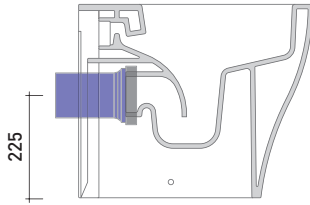

Package dim. | Weight 29 kg | Pz. Pallet n° 15

UNI EN 997

Dop-No997

pag. 1/2

vista zenitale / zenital view

dettaglio erogatore / bidet jet detail

da/from 50 a/to 320 mm

sezione longitudinale / section

vista retro / back view

sizes in mm

Please consider a 2% tolerance on indicated measurements

CERAMIC: glossy finish

matt finish

FLAMINIA does not recommend combining this toilet model with rapid-flow/flushometer systems or traditional high tanks

KIT SUITABLE FOR WALL TRAP

LKR00 (SET: LKR00)

KIT SUITABLE FOR FLOOR TRAP

LKR90 (SET: LKR90)

da/from 50 a/to 80 mm

LK8010 (SET: LKR90+LKR20)

da/from 80 a/to 100 mm

LK1012 (SET: LKR90+LKR40)