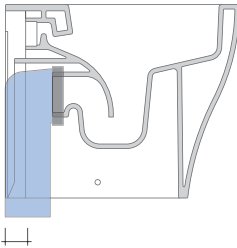

Package dim. | Weight 29 kg | Pz. Pallet n° 15

UNI EN 997

Dop-No997

pag. 1/2

vista zenitale / zenital view

dettaglio erogatore / bidet jet detail

da/from 50 a/to 320 mm

sezione longitudinale / section

vista retro / back view

sizes in mm

Please consider a 2% tolerance on indicated measurements

CERAMIC: glossy finish

matt finish

FLAMINIA does not recommend combining this toilet model with rapid-flow/flushometer systems or traditional high tanks

KIT SUITABLE FOR WALL TRAP

LKR00 (SET: LKR00)

KIT SUITABLE FOR FLOOR TRAP

LKR90 (SET: LKR90)

da/from 50 a/to 80 mm

LK8010 (SET: LKR90+LKR20)

da/from 80 a/to 100 mm

LK1012 (SET: LKR90+LKR40)

da/from 100 a/to 120 mm

LK1214 (SET: LKRS+LKR40)

da/from 120 a/to 140 mm

LK1416 (SET: LKRS+LKR20)

da/from 140 a/to 160 mm

LK1618 (SET: LKRS)

da/from 160 a/to 180 mm

LK1820 (SET: LKRS+LKR20)