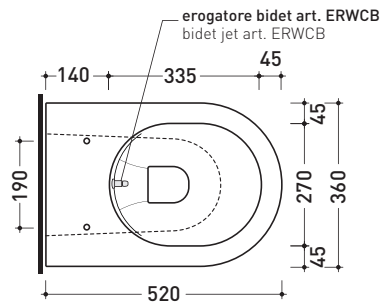

Technical accessories:

- *Kit suitable for wall trap H 230 mm (LKR00)
- *Kit suitable for floor trap from 50 to 80 mm (LKR90)
- *Kit suitable for floor trap from 80 to 100 mm (LKR8010)
- *Kit suitable for floor trap from 100 to 120 mm (LKR1012)
- *Kit suitable for floor trap from 120 to 140 mm (LKR1214)
- *Kit suitable for floor trap from 140 to 160 mm (LKR1416)
- *Kit suitable for floor trap from 160 to 180 mm (LKR1820)
- *Kit suitable for floor trap from 180 to 200 mm (LKR1820)
- *Kit suitable for floor trap from 200 to 220 mm (LKR2022)
- *Kit suitable for floor trap from 220 to 320 mm (LKR2233)
- Kit di fissaggio a pavimento (9003)

Package dim. | Weight 29 kg | Pz. Pallet n° 15

UNI EN 997

Dop-No997

pag. 1/2

vista zenitale / zenital view

dettaglio erogatore / bidet jet detail

da/from 50 a/to 320 mm

sezione longitudinale / section

da/from 100 a/to 120 mm

LK1214 (SET: LKRS+LKR40)

da/from 120 a/to 140 mm

LK1416 (SET: LKRS+LKR20)

da/from 140 a/to 160 mm

LK1618 (SET: LKRS)

da/from 160 a/to 180 mm

LK1820 (SET: LKRS+LKR20)