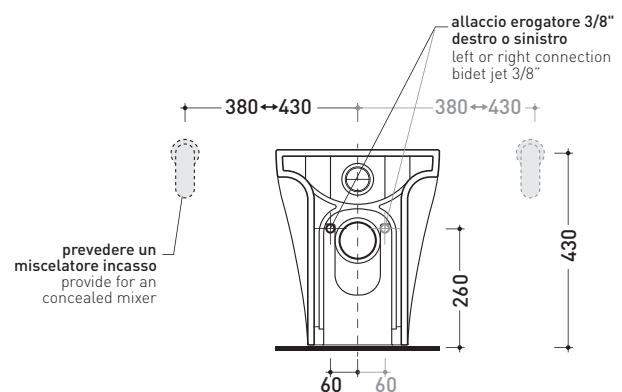

Technical accessories:

- *Kit suitable for wall trap H 230 mm (LKR00)
- *Kit suitable for floor trap from 50 to 80 mm (LKR90)
- *Kit suitable for floor trap from 80 to 100 mm (LKR8010)
- *Kit suitable for floor trap from 100 to 120 mm (LKR1012)
- *Kit suitable for floor trap from 120 to 140 mm (LKR1214)
- *Kit suitable for floor trap from 140 to 160 mm (LKR1416)
- *Kit suitable for floor trap from 160 to 180 mm (LKR1820)
- *Kit suitable for floor trap from 180 to 200 mm (LKR1820)
- *Kit suitable for floor trap from 200 to 220 mm (LKR2022)
- *Kit suitable for floor trap from 220 to 320 mm (LKR2233)
- Kit di fissaggio a pavimento (9003)

Package dim. | Weight 29 kg | Pz. Pallet n° 15

UNI EN 997

Dop-No997

pag. 1/2

vista zenitale / zenital view

dettaglio erogatore / bidet jet detail

da/from 50 a/to 320 mm

sezione longitudinale / section

da/from 100 a/to 120 mm

LK1214 (SET: LKRS+LKR40)

da/from 120 a/to 140 mm

LK1416 (SET: LKRS+LKR20)

da/from 140 a/to 160 mm

LK1618 (SET: LKRS)

da/from 160 a/to 180 mm

LK1820 (SET: LKRS+LKR20)