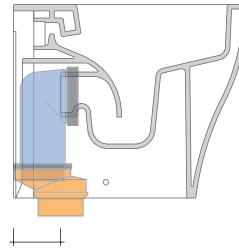

KIT SUITABLE FOR WALL TRAP

LKR00 (SET: LKR00)

KIT SUITABLE FOR FLOOR TRAP

LKR90 (SET: LKR90)

da/from 50 a/to 80 mm

LK8010 (SET: LKR90+LKR20)

da/from 80 a/to 100 mm

LK1012 (SET: LKR90+LKR40)

da/from 100 a/to 120 mm

LK1214 (SET: LKRS+LKR40)

da/from 120 a/to 140 mm

LK1416 (SET: LKRS+LKR20)

da/from 140 a/to 160 mm

LK1618 (SET: LKRS)

da/from 160 a/to 180 mm

LK1820 (SET: LKRS+LKR20)

da/from 180 a/to 200 mm

LK2022 (SET: LKRS+LKR40)

da/from 200 a/to 220 mm

LK2233 (SET: LKR90+LKR33)

da/from 220 a/to 320* mm

ATTENTION: THE DRAINAGE CONNECTORS ARE NOT INCLUDED