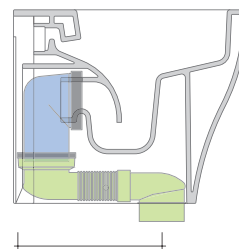

AP117RG + ERWCB*

Back to wall wc **PLUS*** goclean® with S/P trap

* **WARNING:** bends and connectors are on demand

* **WARNING:** the hole for the bidet jet must be requested

Complements: Soft-closing thermosetting wrapping seat&cover (QKCW03)
Soft-closing thermosetting wrapping seat&cover (QKCW07)
SLIM soft-closing thermosetting seat&cover (QKCW05)
SLIM soft-closing thermosetting seat&cover (QKCW09)

KIT SUITABLE FOR WALL TRAP

LKR00 (SET: LKR00)

KIT SUITABLE FOR FLOOR TRAP

LKR90 (SET: LKR90)

da/from 50 a/to 80 mm

LK8010 (SET: LKR90+LKR20)

da/from 80 a/to 100 mm

LK1012 (SET: LKR90+LKR40)

da/from 100 a/to 120 mm

LK1214 (SET: LKRS+LKR40)

da/from 120 a/to 140 mm

LK1416 (SET: LKRS+LKR20)

da/from 140 a/to 160 mm

LK1618 (SET: LKRS)

da/from 160 a/to 180 mm

LK1820 (SET: LKRS+LKR20)

da/from 180 a/to 200 mm

LK2022 (SET: LKRS+LKR40)

da/from 200 a/to 220 mm

LK2233 (SET: LKR90+LKR33)

da/from 220 a/to 320* mm

ATTENTION: THE DRAINAGE CONNECTORS ARE NOT INCLUDED