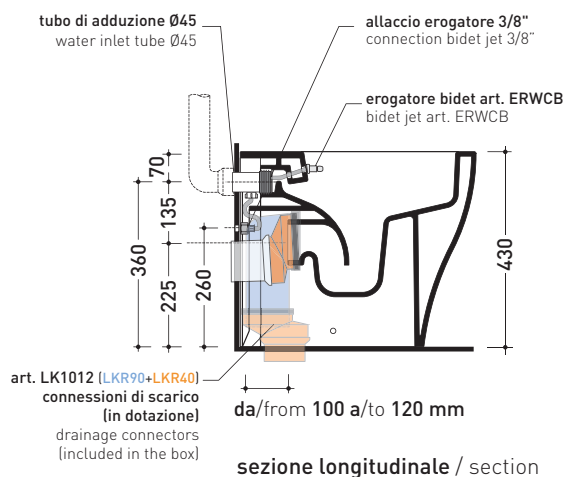

AP117G + ERWCB*

Back to wall wc with **goclean®** system S/P trap
(drainage connectors art. LK1012 included)

* **WARNING:** the hole for the bidet jet must be requested

Complements: Soft-closing thermosetting wrapping seat&cover (QKCW03)
Soft-closing thermosetting wrapping seat&cover (QKCW07)
SLIM soft-closing thermosetting seat&cover (QKCW05)
SLIM soft-closing thermosetting seat&cover (QKCW09)
Line accessories: TWO - HOOP - NOKÈ - FOLD

Technical accessories: Floor fixing kit (9003)

Package dim. | Weight **28 kg** | Pz. Pallet n° **15**

CE UNI EN 997

Dop-No997

vista zenitale / zenital view

dettaglio erogatore / bidet jet detail

sezione longitudinale / section

vista retro / back view

sizes in mm

Please consider a 2% tolerance on indicated measurements

CERAMIC: glossy finish

matt finish

FLAMINIA does not recommend combining this toilet model with rapid-flow/flushometer systems or traditional high tanks