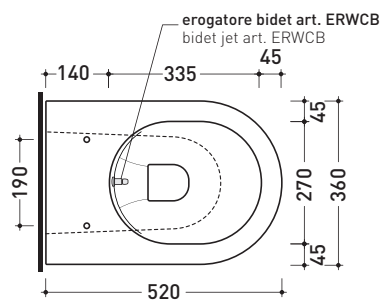

AP117G + ERWCB*

Back to wall wc with **goclean®** system S/P trap
(drainage connectors art. LK1012 included)

* **WARNING:** the hole for the bidet jet must be requested

Complements: Soft-closing thermosetting wrapping seat&cover (QKCW03)
Soft-closing thermosetting wrapping seat&cover (QKCW07)
SLIM soft-closing thermosetting seat&cover (QKCW05)
SLIM soft-closing thermosetting seat&cover (QKCW09)
Line accessories: TWO - HOOP - NOKÈ - FOLD

Technical accessories: Floor fixing kit (9003)

Package dim. | Weight **28 kg** | Pz. Pallet n° **15**

CE UNI EN 997

Dop-No997

vista zenitale / zenital view

dettaglio erogatore / bidet jet detail

sezione longitudinale / section

vista retro / back view

sizes in mm

Please consider a 2% tolerance on indicated measurements

CERAMIC: glossy finish

matt finish

FLAMINIA does not recommend combining this toilet model with rapid-flow/flushometer systems or traditional high tanks