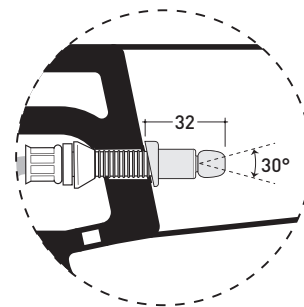

AP117G + ERWCB*

Back to wall wc with **goclean®** system S/P trap
(drainage connectors art. LK1012 included)

* **WARNING:** the hole for the bidet jet must be requested

Complements: Soft-closing thermosetting wrapping seat&cover (QKCW03)
Soft-closing thermosetting wrapping seat&cover (QKCW07)
SLIM soft-closing thermosetting seat&cover (QKCW05)
SLIM soft-closing thermosetting seat&cover (QKCW09)
Line accessories: TWO - HOOP - NOKÈ - FOLD

Technical accessories: Floor fixing kit (9003)

Package dim. | Weight **28 kg** | Pz. Pallet n° **15**

CE UNI EN 997

Dop-No997

vista zenitale / zenital view

dettaglio erogatore / bidet jet detail

sezione longitudinale / section