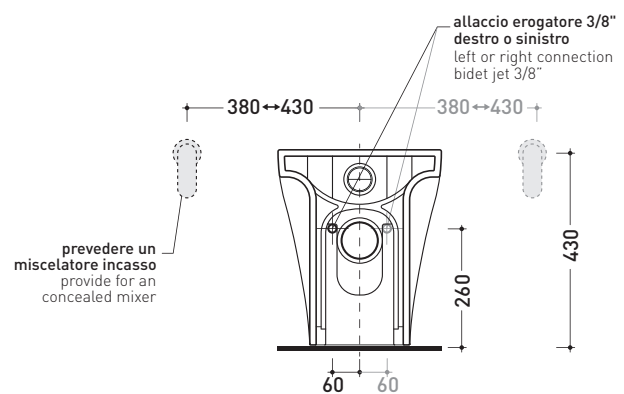

AP117G + ERWCB*

Back to wall wc with **goclean®** system S/P trap
(drainage connectors art. LK1012 included)

* **WARNING:** the hole for the bidet jet must be requested

Complements: Soft-closing thermosetting wrapping seat&cover (QKCW03)
Soft-closing thermosetting wrapping seat&cover (QKCW07)
SLIM soft-closing thermosetting seat&cover (QKCW05)
SLIM soft-closing thermosetting seat&cover (QKCW09)
Line accessories: TWO - HOOP - NOKÈ - FOLD

Technical accessories: Floor fixing kit (9003)

Package dim. | Weight **28 kg** | Pz. Pallet n° **15**

CE UNI EN 997

Dop-No997

vista zenitale / zenital view

dettaglio erogatore / bidet jet detail

sezione longitudinale / section

vista retro / back view

sizes in mm

Please consider a 2% tolerance on indicated measurements

CERAMIC: glossy finish

matt finish

FLAMINIA does not recommend combining this toilet model with rapid-flow/flushometer systems or traditional high tanks