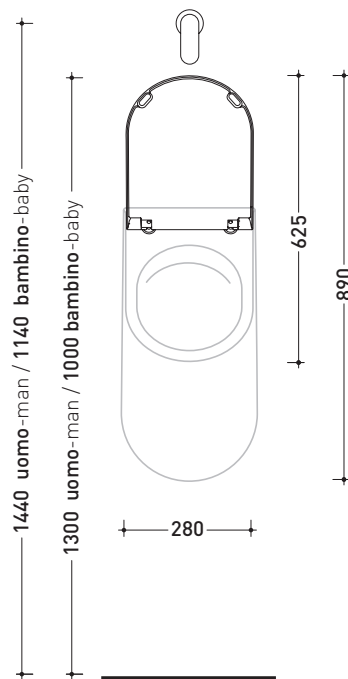

## AP28CW03

Thermosetting soft-close cover suitable for urinal  
with **QUICK-RELEASE HINGES**

Complements: App urinal (AP28G)

Package dim. **cm** | Weight **1,3 kg** | Pz. Pallet n° -

vista frontale / frontal view

vista laterale / lateral view

vista frontale / frontal view

vista laterale / lateral view

sizes in mm

THERMOSETTING: glossy finish

white

matt finish

milky white