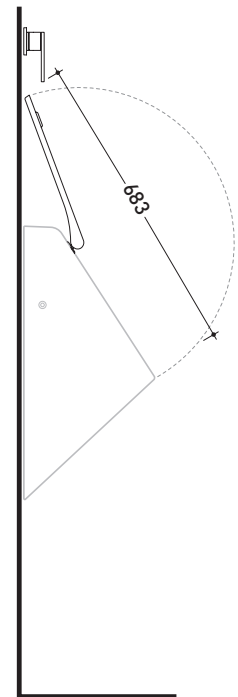

## AP28CW03

Thermosetting soft-close cover suitable for urinal  
with **QUICK-RELEASE HINGES**

Complements: App urinal (AP28G)

Package dim. **cm** | Weight **1,3 kg** | Pz. Pallet n° -

vista frontale / frontal view

vista laterale / lateral view

vista frontale / frontal view

vista laterale / lateral view

sizes in mm

THERMOSETTING: glossy finish

white

matt finish

milky white