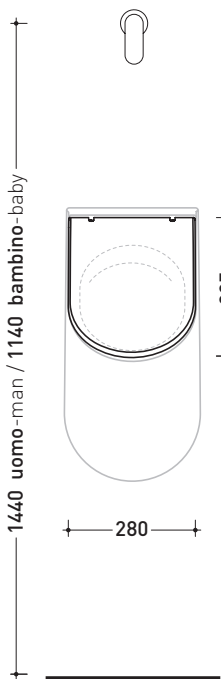

## AP28CW03

Thermosetting soft-close cover suitable for urinal  
with **QUICK-RELEASE HINGES**

Complements: App urinal (AP28G)

Package dim. **cm** | Weight **1,3 kg** | Pz. Pallet n° -

vista frontale / frontal view

vista laterale / lateral view

vista frontale / frontal view

vista laterale / lateral view

sizes in mm

THERMOSETTING: glossy finish

white

matt finish

milky white