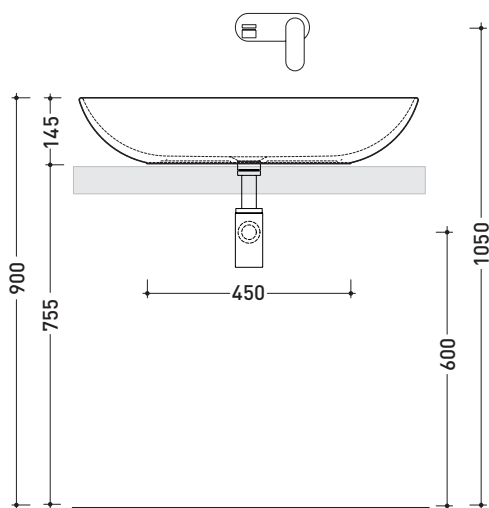

ND75A Nudaslim 75

Countertop basin 75 cm

• WITHOUT OVERFLOW • WITHOUT TAP LEDGE

Complements: **Forty6 shelf (F6PS65)**
Box wall hung vanity units depth 37 cm
Box wall hung vanity units depth 50 cm
Line taps basin: ONE - NOKÈ - FOLD - X1
Line accessories: TWO - HOOP - NOKÈ - FOLD

Package dim.

Weight 13,2 kg

Pz. Pallet n°

CE UNI EN 14688 - CL00 Dop-No14688

vista zenitale / zenital view

vista zenitale / zenital view

vista frontale / frontal view

sezione longitudinale / section

sizes in mm

Please consider a 2% tolerance on indicated measurements

CERAMIC: glossy finish

matt finish