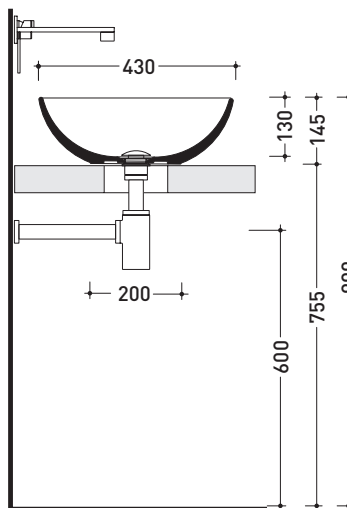

ND75A Nudaslim 75

Countertop basin 75 cm

• WITHOUT OVERFLOW • WITHOUT TAP LEDGE

Complements: **Forty6 shelf (F6PS65)**
Box wall hung vanity units depth 37 cm
Box wall hung vanity units depth 50 cm
Line taps basin: ONE - NOKÈ - FOLD - X1
Line accessories: TWO - HOOP - NOKÈ - FOLD

Package dim.

Weight 13,2 kg

Pz. Pallet n°

CE UNI EN 14688 - CL00 Dop-No14688

vista zenitale / zenital view

vista zenitale / zenital view

vista frontale / frontal view

sezione longitudinale / section

sizes in mm

Please consider a 2% tolerance on indicated measurements

CERAMIC: glossy finish

matt finish