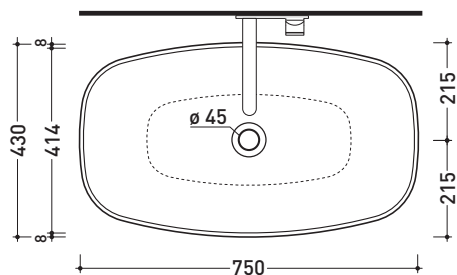

ND75A Nudaslim 75

Countertop basin 75 cm

• WITHOUT OVERFLOW • WITHOUT TAP LEDGE

Complements: **Forty6 shelf (F6PS65)**
Box wall hung vanity units depth 37 cm
Box wall hung vanity units depth 50 cm
Line taps basin: ONE - NOKÈ - FOLD - X1
Line accessories: TWO - HOOP - NOKÈ - FOLD

Package dim.

Weight 13,2 kg

Pz. Pallet n°

CE UNI EN 14688 - CL00 Dop-No14688

vista zenitale / zenital view

vista zenitale / zenital view

vista frontale / frontal view

sezione longitudinale / section

sizes in mm

Please consider a 2% tolerance on indicated measurements

CERAMIC: glossy finish

matt finish