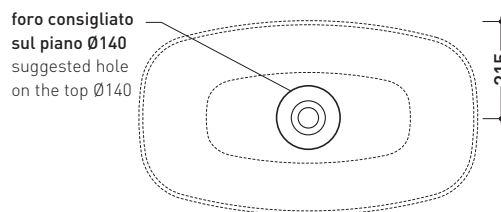

ND75A Nudaslim 75

Countertop basin 75 cm

• WITHOUT OVERFLOW • WITHOUT TAP LEDGE

Complements: **Forty6 shelf (F6PS65)**
Box wall hung vanity units depth 37 cm
Box wall hung vanity units depth 50 cm
Line taps basin: ONE - NOKÈ - FOLD - X1
Line accessories: TWO - HOOP - NOKÈ - FOLD

Package dim.

Weight 13,2 kg

Pz. Pallet n°

CE UNI EN 14688 - CL00 Dop-No14688

vista zenitale / zenital view

vista zenitale / zenital view

vista frontale / frontal view

sezione longitudinale / section

sizes in mm

Please consider a 2% tolerance on indicated measurements

CERAMIC: glossy finish

matt finish