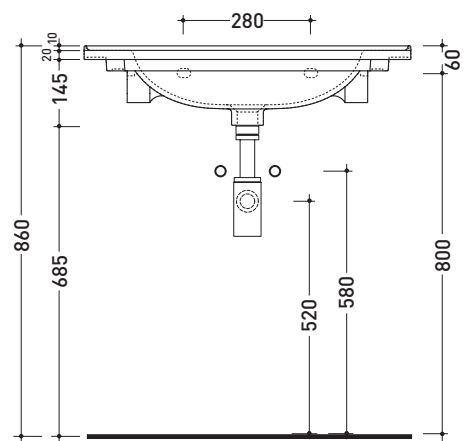

## BM70L Bloom 70

Wall-hung or suitable for furniture consolle cm 72

•WITH OVERFLOW •ARRANGED FOR THREE TAP HOLES

Complements: Towel rail structure (BM70S)  
 Box wall hung vanity unit H50 with 2 drawers (BBX809)  
 Box wall hung vanity unit H50 with 1 drawer (BBX805)  
 Box wall hung vanity unit H25 with 1 drawer (BBX991)  
 Line taps basin: ONE - NOKÉ - SI - FOLD - X1  
 Line accessories: TWO - HOOP - NOKÉ - FOLD

Package dim. | Weight 20,5 kg | Pz. Pallet n°

UNI EN 14688 - CL20 Dop-No14688

vista zenitale / zenital view

vista zenitale / zenital view

vista frontale / frontal view

sezione longitudinale / section

sizes in mm

Please consider a 2% tolerance on indicated measurements

CERAMIC: glossy finish

matt finish