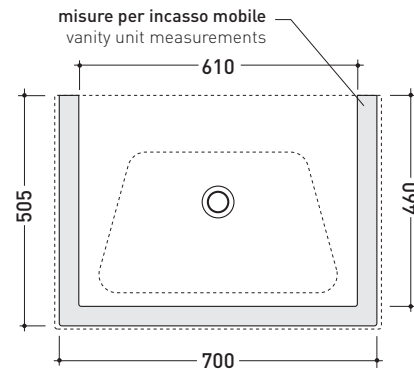

## BM70L Bloom 70

Wall-hung or suitable for furniture consolle cm 72

•WITH OVERFLOW •ARRANGED FOR THREE TAP HOLES

Complements: Towel rail structure (BM70S)  
 Box wall hung vanity unit H50 with 2 drawers (BBX809)  
 Box wall hung vanity unit H50 with 1 drawer (BBX805)  
 Box wall hung vanity unit H25 with 1 drawer (BBX991)  
 Line taps basin: ONE - NOKÉ - SI - FOLD - X1  
 Line accessories: TWO - HOOP - NOKÉ - FOLD

Package dim. | Weight 20,5 kg | Pz. Pallet n°

UNI EN 14688 - CL20 Dop-No14688

vista zenitale / zenital view

vista zenitale / zenital view

vista frontale / frontal view

sezione longitudinale / section

sizes in mm

Please consider a 2% tolerance on indicated measurements

CERAMIC: glossy finish

matt finish