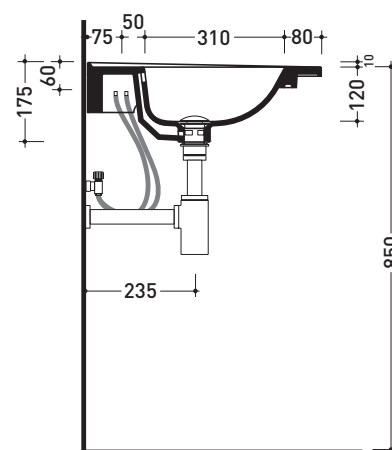

## BM70L Bloom 70

Wall-hung or suitable for furniture consolle cm 72

•WITH OVERFLOW •ARRANGED FOR THREE TAP HOLES

Complements: Towel rail structure (BM70S)  
 Box wall hung vanity unit H50 with 2 drawers (BBX809)  
 Box wall hung vanity unit H50 with 1 drawer (BBX805)  
 Box wall hung vanity unit H25 with 1 drawer (BBX991)  
 Line taps basin: ONE - NOKÉ - SI - FOLD - X1  
 Line accessories: TWO - HOOP - NOKÉ - FOLD

Package dim. | Weight 20,5 kg | Pz. Pallet n°

UNI EN 14688 - CL20 Dop-No14688

vista zenitale / zenital view

vista zenitale / zenital view

vista frontale / frontal view

sezione longitudinale / section

sizes in mm