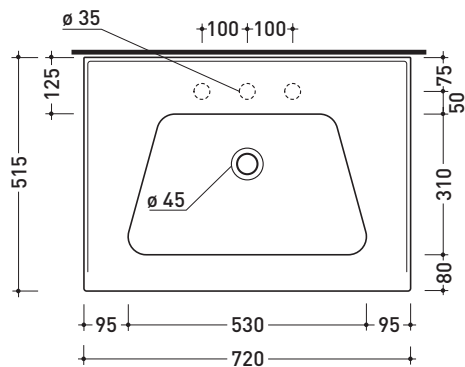

## BM70L Bloom 70

Wall-hung or suitable for furniture consolle cm 72

•WITH OVERFLOW •ARRANGED FOR THREE TAP HOLES

Complements: Towel rail structure (BM70S)  
 Box wall hung vanity unit H50 with 2 drawers (BBX809)  
 Box wall hung vanity unit H50 with 1 drawer (BBX805)  
 Box wall hung vanity unit H25 with 1 drawer (BBX991)  
 Line taps basin: ONE - NOKÉ - SI - FOLD - X1  
 Line accessories: TWO - HOOP - NOKÉ - FOLD

Package dim. | Weight 20,5 kg | Pz. Pallet n°

UNI EN 14688 - CL20 Dop-No14688

vista zenitale / zenital view

vista zenitale / zenital view

vista frontale / frontal view

sezione longitudinale / section

sizes in mm