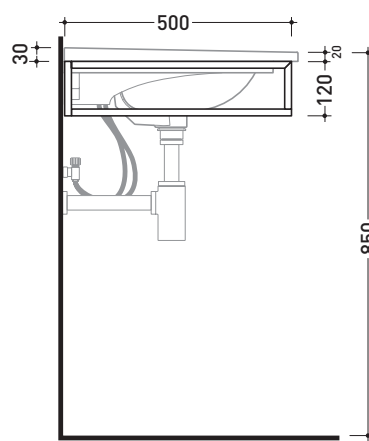

## BM70S Bloom 70

Wall hung metal towel rail  
suitable for consolle Bloom 70

Complements: Console Bloom 70 (BM70L)  
Line taps basin: ONE - NOKÈ - SI - FOLD - X1  
Line accessories: TWO - HOOP - NOKÈ - FOLD

Technical accessories: Chrome siphon (SIFL/CR) - Telescopic chrome siphon (SIFL066)  
Mat black basin siphon (SIFLNE)

Package dim. | Weight **1,3 kg** | Pz. Pallet n°

CE

vista zenitale / zenital view

assonometria / axonometry

vista frontale / frontal view

sezione longitudinale / section

sizes in mm

METAL: glossy finish

chrome

matt finish

black