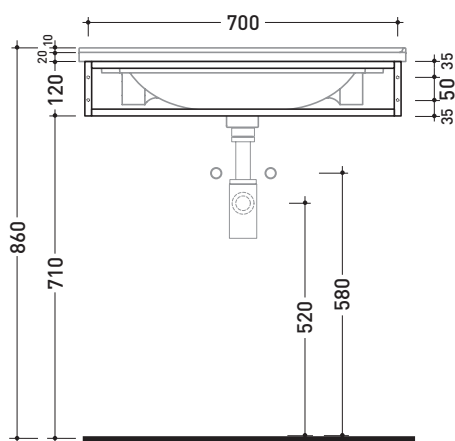

## BM70S Bloom 70

Wall hung metal towel rail  
suitable for consolle Bloom 70

Complements: Console Bloom 70 (BM70L)  
Line taps basin: ONE - NOKÈ - SI - FOLD - X1  
Line accessories: TWO - HOOP - NOKÈ - FOLD

Technical accessories: Chrome siphon (SIFL/CR) - Telescopic chrome siphon (SIFL066)  
Mat black basin siphon (SIFLNE)

Package dim. | Weight **1,3 kg** | Pz. Pallet n°

CE

vista zenitale / zenital view

assonometria / axonometry

vista frontale / frontal view

sezione longitudinale / section

sizes in mm

METAL: glossy finish

chrome

matt finish

black