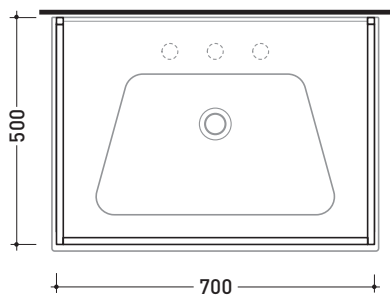

## BM70S Bloom 70

Wall hung metal towel rail  
suitable for consolle Bloom 70

Complements: Console Bloom 70 (BM70L)  
Line taps basin: ONE - NOKÈ - SI - FOLD - X1  
Line accessories: TWO - HOOP - NOKÈ - FOLD

Technical accessories: Chrome siphon (SIFL/CR) - Telescopic chrome siphon (SIFL066)  
Mat black basin siphon (SIFLNE)

Package dim. | Weight **1,3 kg** | Pz. Pallet n°

CE

vista zenitale / zenital view

assonometria / axonometry

vista frontale / frontal view

sezione longitudinale / section

sizes in mm

METAL: glossy finish

chrome

matt finish

black