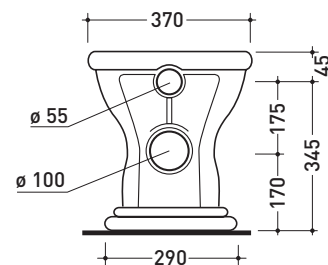

Package dim. | Weight **15 kg** | Pz. Pallet n° -

vista zenitale / zenital view

vista frontale / frontal view

vista laterale / lateral view

sizes in mm

METAL: glossy finish

white

chrom

Technical accessories: **Floor fixing kit** (9001)

Package dim. | Weight **24 kg** | Pz. Pallet n° **18**

CE UNI EN 997 **Dop-No997**

vista zenitale / zenital view

vista laterale / lateral view

sezione longitudinale / section

vista retro / back view

sizes in mm

Please consider a 2% tolerance on indicated measurements

CERAMIC: glossy finish

white

3015

Single-hole bidet

•WITH OVERFLOW •ARRANGED FOR THREE HOLES TAP