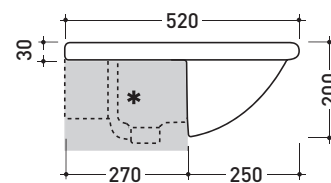

CE UNI EN 14688 - CL20 Dop-No14688

vista zenitale / zenital view

vista frontale / frontal view

sezione longitudinale / section

sizes in mm

Please consider a 2% tolerance on indicated measurements

CERAMIC: glossy finish

white

design **FLAMINIA DESIGN TEAM**

1987

3019

Semi-inset cm 65 basin

•WITH OVERFLOW •ARRANGED FOR THREE HOLES TAP

Complements: **Line taps basin: EVERGREEN**
Line accessories: EVERGREEN

Technical accessories: **Chrome siphon (SIFL/CR) - Telescopic chrome siphon (SIFL066)**
Stop & Go drain (PLSG)
Ceramic Stop & Go drain (PLCE)
Two piece set chrome tap filters (RF026)

Package dim. | Weight **18,5 kg** | Pz. Pallet n° **12**

CE UNI EN 14688 - CL20 **Dop-No14688**

vista zenitale / zenital view

* è consigliato utilizzare la dima di taglio
is recommended use cutting template

vista laterale / side view

vista frontale / frontal view

sezione longitudinale / section

sizes in mm

Please consider a 2% tolerance on indicated measurements

CERAMIC: glossy finish

white