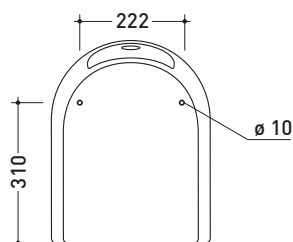

Package dim. | Weight **15 kg** | Pz. Pallet n° -

vista zenitale / zenital view

vista frontale / frontal view

vista laterale / lateral view

sizes in mm

METAL: glossy finish

white

chrom

Complements: **Fidia wcs** (3010 - 3011)

Package dim. **51 x 40 x 6 cm** | Weight **4 kg** | Pz. Pallet n° -

vista zenitale / zenital view

vista laterale / lateral view

vista frontale / frontal view

sizes in mm

Package dim. | Weight **10,4 kg** | Pz. Pallet n° **24**

vista retro / back view

vista zenitale / zenital view

sezione longitudinale / section

sizes in mm

Please consider a 2% tolerance on indicated measurements

Package dim. | Weight **8,4 kg** | Pz. Pallet n° **30**

vista zenitale / zenital view

vista frontale / frontal view

sezione longitudinale / section

sizes in mm

Please consider a 2% tolerance on indicated measurements