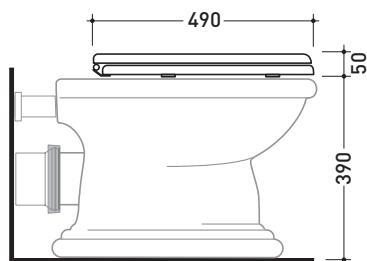

Package dim. | Weight **21,5 kg** | Pz. Pallet n° **18**

CE UNI EN 14528 - CL20 **Dop-No14528**

vista zenitale / zenital view

vista laterale / lateral view

sezione longitudinale / section

vista retro / back view

sizes in mm

Please consider a 2% tolerance on indicated measurements

CERAMIC: glossy finish

white

design **FLAMINIA DESIGN TEAM**

1987

07/C

Seat & cover with quick release chrome or gold hinges

Complements: **Fidia wcs** (3010 - 3011)

Package dim. **51 x 40 x 6 cm** | Weight **4 kg** | Pz. Pallet n° -

vista zenitale / zenital view

vista laterale / lateral view

vista frontale / frontal view

sizes in mm