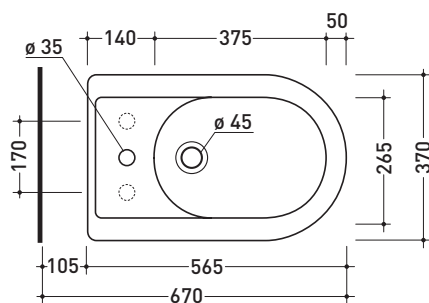

Package dim. | Weight **15 kg** | Pz. Pallet n° -

vista zenitale / zenital view

vista frontale / frontal view

vista laterale / lateral view

sizes in mm

METAL: glossy finish

white

chrom

vista retro / back view

sizes in mm

Please consider a 2% tolerance on indicated measurements

CERAMIC: glossy finish

white

3015

Single-hole bidet

•WITH OVERFLOW •ARRANGED FOR THREE HOLES TAP

Package dim. | Weight **21,5 kg** | Pz. Pallet n° **18**

CE UNI EN 14528 - CL20 **Dop-No14528**

vista zenitale / zenital view

vista laterale / lateral view

sezione longitudinale / section

vista retro / back view

Complements: **Fidia wcs** (3010 - 3011)

Package dim. **51 x 40 x 6 cm** | Weight **4 kg** | Pz. Pallet n° -

vista zenitale / zenital view

vista laterale / lateral view

vista frontale / frontal view

sizes in mm