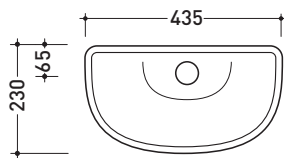

Package dim. | Weight **15 kg** | Pz. Pallet n° -

vista zenitale / zenital view

vista frontale / frontal view

vista laterale / lateral view

sizes in mm

METAL: glossy finish

white

chrom

Complements: **Fidia wcs** (3010 - 3011)

Package dim. **51 x 40 x 6 cm** | Weight **4 kg** | Pz. Pallet n° -

vista zenitale / zenital view

vista laterale / lateral view

vista frontale / frontal view

sizes in mm

Package dim. | Weight **10,4 kg** | Pz. Pallet n° **24**

vista retro / back view

vista zenitale / zenital view

sezione longitudinale / section

sizes in mm

Please consider a 2% tolerance on indicated measurements

Package dim. | Weight **8,4 kg** | Pz. Pallet n° **30**

vista zenitale / zenital view

vista frontale / frontal view

sezione longitudinale / section

sizes in mm

Please consider a 2% tolerance on indicated measurements