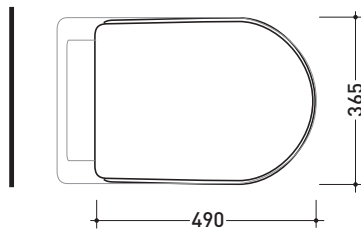

Package dim. | Weight **15 kg** | Pz. Pallet n° -

vista zenitale / zenital view

vista frontale / frontal view

vista laterale / lateral view

sizes in mm

METAL: glossy finish

white

chrom

Package dim. | Weight **21,5 kg** | Pz. Pallet n° **18**

CE UNI EN 14528 - CL20 **Dop-No14528**

vista zenitale / zenital view

vista laterale / lateral view

sezione longitudinale / section

vista retro / back view

sizes in mm

Please consider a 2% tolerance on indicated measurements

CERAMIC: glossy finish

white

design **FLAMINIA DESIGN TEAM**

1987

07/C

Seat & cover with quick release chrome or gold hinges

Complements: **Fidia wcs** (3010 - 3011)

Package dim. **51 x 40 x 6 cm** | Weight **4 kg** | Pz. Pallet n° -

vista zenitale / zenital view

vista laterale / lateral view

vista frontale / frontal view

sizes in mm