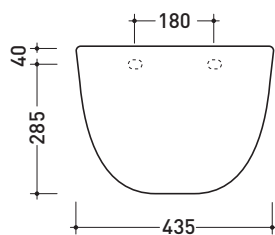

Package dim. | Weight **15 kg** | Pz. Pallet n° -

vista zenitale / zenital view

vista frontale / frontal view

vista laterale / lateral view

sizes in mm

METAL: glossy finish

white

chrom

Complements: **Fidia wcs** (3010 - 3011)

Package dim. **51 x 40 x 6 cm** | Weight **4 kg** | Pz. Pallet n° -

vista zenitale / zenital view

vista laterale / lateral view

vista frontale / frontal view

sizes in mm

Package dim. | Weight **10,4 kg** | Pz. Pallet n° **24**

vista retro / back view

vista zenitale / zenital view

sezione longitudinale / section

sizes in mm

Please consider a 2% tolerance on indicated measurements

Package dim. | Weight **8,4 kg** | Pz. Pallet n° **30**

vista zenitale / zenital view

vista frontale / frontal view

sezione longitudinale / section

sizes in mm

Please consider a 2% tolerance on indicated measurements