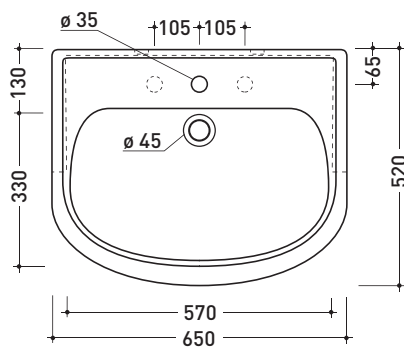

CE UNI EN 14688 - CL20 Dop-No14688

vista zenitale / zenital view

vista frontale / frontal view

sezione longitudinale / section

sizes in mm

Please consider a 2% tolerance on indicated measurements

CERAMIC: glossy finish

white

design **FLAMINIA DESIGN TEAM**

1987

3019

Semi-inset cm 65 basin

•WITH OVERFLOW •ARRANGED FOR THREE HOLES TAP

Complements: **Line taps basin: EVERGREEN**
Line accessories: EVERGREEN

Technical accessories: **Chrome siphon (SIFL/CR) - Telescopic chrome siphon (SIFL066)**
Stop & Go drain (PLSG)
Ceramic Stop & Go drain (PLCE)
Two piece set chrome tap filters (RF026)

Package dim. | Weight **18,5 kg** | Pz. Pallet n° **12**

CE UNI EN 14688 - CL20 **Dop-No14688**

vista zenitale / zenital view

* è consigliato utilizzare la dima di taglio
is recommended use cutting template

vista laterale / side view

vista frontale / frontal view

sezione longitudinale / section

sizes in mm

Please consider a 2% tolerance on indicated measurements

CERAMIC: glossy finish

white