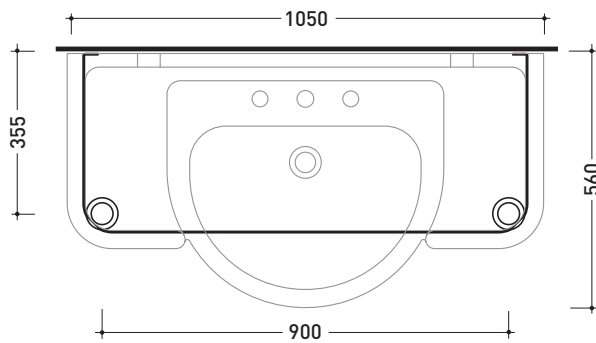

Package dim. | Weight **15 kg** | Pz. Pallet n° -

vista zenitale / zenital view

vista frontale / frontal view

vista laterale / lateral view

sizes in mm

METAL: glossy finish

white

chrom