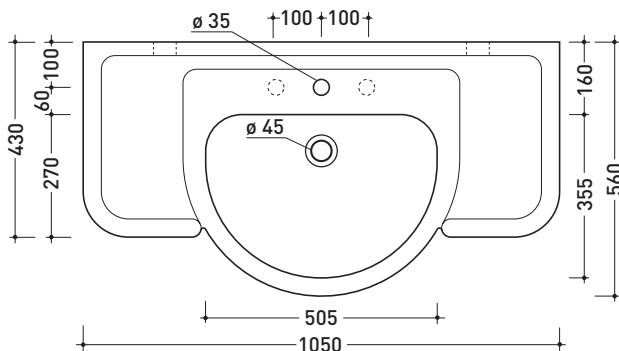

3050

Ceramic console cm 105

•WITH OVERFLOW •ARRANGED FOR THREE TAP HOLES

Complements: **Metal structure suitable for Fidia console (3017)**
Line taps basin: EVERGREEN
Line accessories: EVERGREEN

Technical accessories: **Chrome siphon (SIFL/CR) - Telescopic chrome siphon (SIFL066)**
Stop & Go drain (PLSG)
Ceramic Stop & Go drain (PLCE)
Two piece set chrome tap filters (RF026)
Wall fixing kit (9002)

Package dim. | Weight **38 kg** | Pz. Pallet n° **6**

CE UNI EN 14688 - CL20 Dop-No14688

vista zenitale / zenital view

vista inferiore / bottom view

vista frontale / frontal view

sezione longitudinale / section

Package dim. | Weight **15 kg** | Pz. Pallet n° -

vista zenitale / zenital view

vista frontale / frontal view

vista laterale / lateral view

sizes in mm

METAL: glossy finish

white

chrom

Package dim. | Weight **10,4 kg** | Pz. Pallet n° **24**

vista retro / back view

vista zenitale / zenital view

sezione longitudinale / section

sizes in mm

Please consider a 2% tolerance on indicated measurements