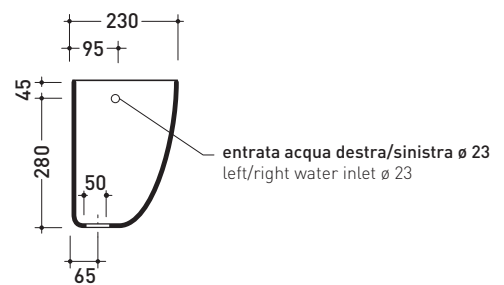

Package dim. | Weight **8,4 kg** | Pz. Pallet n° **30**

vista zenitale / zenital view

vista frontale / frontal view

sezione longitudinale / section

sizes in mm

Please consider a 2% tolerance on indicated measurements