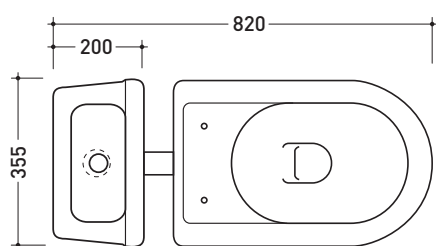

Complements: **Fidia wcs** (3010 - 3011)

Package dim. **51 x 40 x 6 cm** | Weight **4 kg** | Pz. Pallet n° -

vista zenitale / zenital view

vista laterale / lateral view

vista frontale / frontal view

sizes in mm

Package dim. | Weight **10,4 kg** | Pz. Pallet n° **24**

vista retro / back view

vista zenitale / zenital view

sezione longitudinale / section

sizes in mm

Please consider a 2% tolerance on indicated measurements

Package dim. | Weight **8,4 kg** | Pz. Pallet n° **30**

vista zenitale / zenital view

vista frontale / frontal view

sezione longitudinale / section

sizes in mm

Please consider a 2% tolerance on indicated measurements