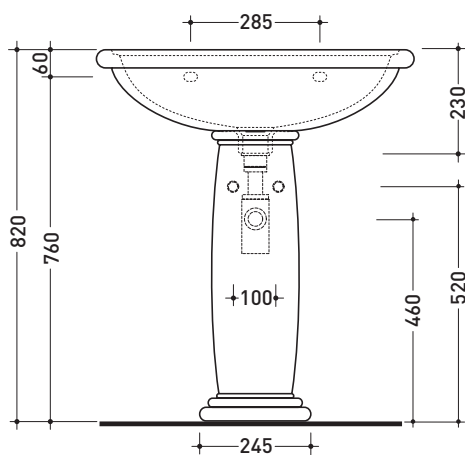

Package dim. | Weight **8,4 kg** | Pz. Pallet n° **30**

vista zenitale / zenital view

vista frontale / frontal view

sezione longitudinale / section

sizes in mm

Please consider a 2% tolerance on indicated measurements

CERAMIC: glossy finish

white

design **FLAMINIA DESIGN TEAM**

1987

3016

Basin 70 cm wall hung or suitable for pedestal

•WITH OVERFLOW •ARRANGED FOR THREE HOLES TAP

3018

Package dim. lavabo	Weight 18,1 kg	Pz. Pallet n° 20
---------------------	-----------------------	-------------------------

Package dim. colonna	Weight 11,5 kg	Pz. Pallet n° 25
----------------------	-----------------------	-------------------------

CE UNI EN 14688 - CL20 Dop-No14688

vista zenitale / zenital view

vista frontale / frontal view

sezione longitudinale / section

sizes in mm

Please consider a 2% tolerance on indicated measurements

CERAMIC: glossy finish