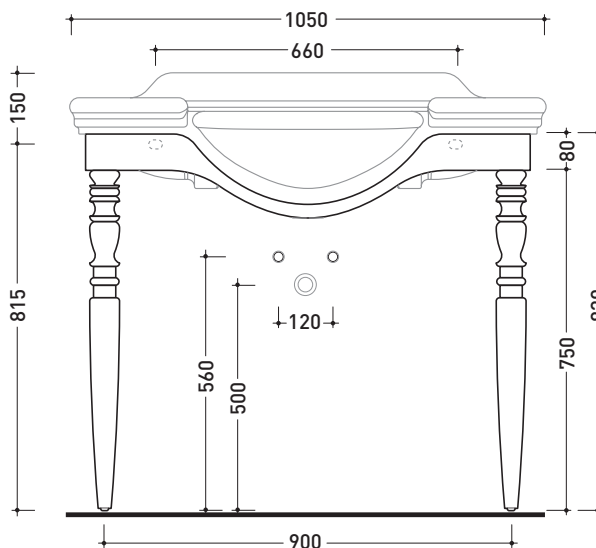

Package dim. | Weight **15 kg** | Pz. Pallet n° -

vista zenitale / zenital view

vista frontale / frontal view

vista laterale / lateral view

sizes in mm

METAL: glossy finish

white

chrom