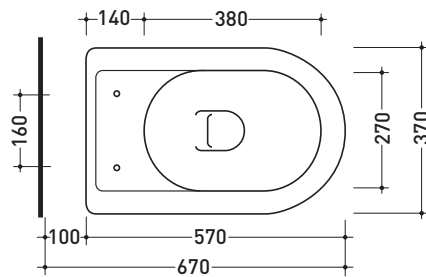

design **FLAMINIA DESIGN TEAM**

1987

3010

Wc with floor (S) trap

3011

Wc with wall (P) trap

Complements: **Back-pack cistern** (3014/BIS)
High level cistern (2060)
Seat&cover with chrom or gold hinges (07/C - 07/O)
Soft-close seat&cover with chrom or gold hinges (07/CR - 07/OR)
Solid wood seat&cover with chrom or gold hinges (07N/C - 07N/O)
Solid wood soft-close seat&cover with chrom or gold hinges (23N/CR - 23N/OR)
Line accessories: EVERGREEN

Technical accessories: **Floor fixing kit** (9001)

Package dim. | Weight **24 kg** | Pz. Pallet n° **18**

CE UNI EN 997 **Dop-No997**

vista zenitale / zenital view