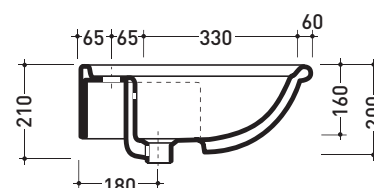

CE UNI EN 14688 - CL20 Dop-No14688

vista zenitale / zenital view

vista frontale / frontal view

sezione longitudinale / section

sizes in mm

Please consider a 2% tolerance on indicated measurements

CERAMIC: glossy finish

white

design **FLAMINIA DESIGN TEAM**

1987

3019

Semi-inset cm 65 basin

•WITH OVERFLOW •ARRANGED FOR THREE HOLES TAP

Complements: **Line taps basin: EVERGREEN**
Line accessories: EVERGREEN

Technical accessories: **Chrome siphon (SIFL/CR) - Telescopic chrome siphon (SIFL066)**
Stop & Go drain (PLSG)
Ceramic Stop & Go drain (PLCE)
Two piece set chrome tap filters (RF026)

Package dim. | Weight **18,5 kg** | Pz. Pallet n° **12**

CE UNI EN 14688 - CL20 **Dop-No14688**

vista zenitale / zenital view

* è consigliato utilizzare la dima di taglio
is recommended use cutting template

vista laterale / side view

vista frontale / frontal view

sezione longitudinale / section

sizes in mm

Please consider a 2% tolerance on indicated measurements

CERAMIC: glossy finish

white