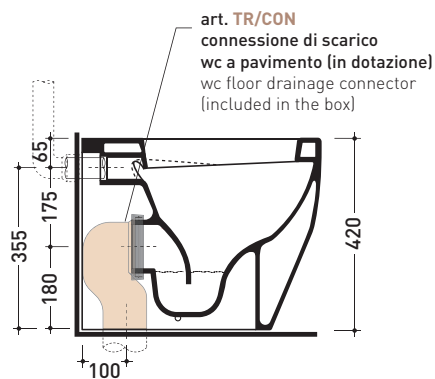

TR117

Back to wall wc with S/P trap (drainage connector for floor trap art. TR/CON and floor fixing kit art. 9003 included)

Complements: Thermosetting wrapping seat&cover (TRCW02)
Soft-closing thermosetting wrapping seat&cover (TRCW03)
Niagara monoblock cistern (TR39)
Line accessories: TWO - HOOP - NOKÉ - FOLD

Dim. Imballo 56 x 39 x 45,5 cm | Peso 32 kg | Pz. Pallet n° 15

UNI EN 997

Dop-No997

WHILE STOCKS LAST

Flaminia does not recommend combining this toilet model with rapid-flow/flushometer systems or traditional high tanks

vista zenitale / zenital view

vista laterale / lateral view

sezione longitudinale / section

vista retro / back view

sizes in mm

CERAMIC: glossy finish

white

Please consider a 2% tolerance on indicated measurements

Package dim. 56 x 39 x 45,5 cm | Weight 30,7 kg | Pz. Pallet n° 15

UNI EN 14528 - CL20 Dop-No14528

WHILE STOCKS LAST

vista zenitale / zenital view

vista laterale / lateral view

sezione longitudinale / section