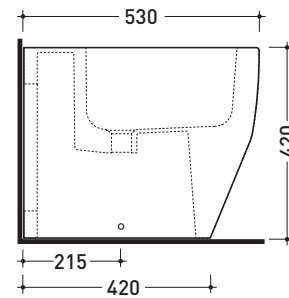

Dim. Imballo 56 x 39 x 45,5 cm | Peso 32 kg | Pz. Pallet n° 15

UNI EN 997

Dop-No997

WHILE STOCKS LAST

Flaminia does not recommend combining this toilet model with rapid-flow/flushometer systems or traditional high tanks

vista zenitale / zenital view

vista laterale / lateral view

sezione longitudinale / section

vista retro / back view

sizes in mm

CERAMIC: glossy finish

white

Please consider a 2% tolerance on indicated measurements

Package dim. 56 x 39 x 45,5 cm | Weight 30,7 kg | Pz. Pallet n° 15

UNI EN 14528 - CL20 Dop-No14528

WHILE STOCKS LAST

vista zenitale / zenital view

vista laterale / lateral view

sezione longitudinale / section

WHILE STOCKS LAST

Package dim. 52 x 40 x 7 cm | Weight 3,4 kg | Pz. Pallet n° -

art. TR117
vista zenitale / zenital view

art. TR117 + TR39
vista zenitale / zenital view

art. TR117
vista laterale / lateral view