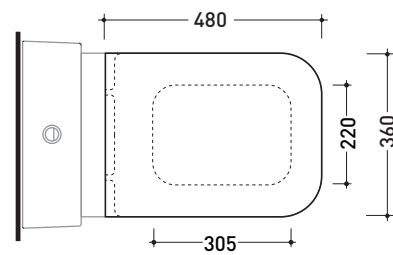

vista zenitale / zenital view

vista laterale / lateral view

sezione longitudinale / section

vista retro / back view

sizes in mm

CERAMIC: glossy finish

white

Please consider a 2% tolerance on indicated measurements

Package dim. 56 x 39 x 45,5 cm | Weight 30,7 kg | Pz. Pallet n° 15

UNI EN 14528 - CL20 Dop-No14528

WHILE STOCKS LAST

vista zenitale / zenital view

vista laterale / lateral view

sezione longitudinale / section

vista retro / back view

sizes in mm

CERAMIC: glossy finish

white

Please consider a 2% tolerance on indicated measurements

TRCW02

Thermosetting wrapping seat & cover

Complements: Terra wc (TR117)

WHILE STOCKS LAST

Package dim. 52 x 40 x 7 cm | Weight 3,4 kg | Pz. Pallet n° -

art. TR117
vista zenitale / zenital view

art. TR117 + TR39
vista zenitale / zenital view

art. TR117
vista laterale / lateral view