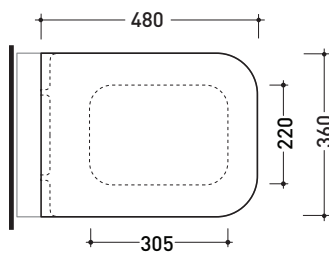

vista zenitale / zenital view

vista laterale / lateral view

sezione longitudinale / section

vista retro / back view

sizes in mm

CERAMIC: glossy finish

white

Please consider a 2% tolerance on indicated measurements

Package dim. 56 x 39 x 45,5 cm | Weight 30,7 kg | Pz. Pallet n° 15

UNI EN 14528 - CL20 Dop-No14528

WHILE STOCKS LAST

vista zenitale / zenital view

vista laterale / lateral view

sezione longitudinale / section

vista retro / back view

sizes in mm

CERAMIC: glossy finish

white

Please consider a 2% tolerance on indicated measurements

TRCW02

Thermosetting wrapping seat & cover

Complements: Terra wc (TR117)

WHILE STOCKS LAST

Package dim. 52 x 40 x 7 cm | Weight 3,4 kg | Pz. Pallet n° -

art. TR117
vista zenitale / zenital view

art. TR117 + TR39
vista zenitale / zenital view

art. TR117
vista laterale / lateral view