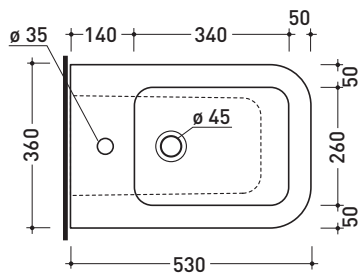

Dim. Imballo 56 x 39 x 45,5 cm | Peso 32 kg | Pz. Pallet n° 15

UNI EN 997

Dop-No997

WHILE STOCKS LAST

Flaminia does not recommend combining this toilet model with rapid-flow/flushometer systems or traditional high tanks

vista zenitale / zenital view

vista laterale / lateral view

sezione longitudinale / section

vista retro / back view

sizes in mm

CERAMIC: glossy finish

white

Please consider a 2% tolerance on indicated measurements

Package dim. 56 x 39 x 45,5 cm | Weight 30,7 kg | Pz. Pallet n° 15

UNI EN 14528 - CL20 Dop-No14528

WHILE STOCKS LAST

vista zenitale / zenital view

vista laterale / lateral view

sezione longitudinale / section

WHILE STOCKS LAST

Package dim. 52 x 40 x 7 cm | Weight 3,4 kg | Pz. Pallet n° -

art. TR117
vista zenitale / zenital view

art. TR117 + TR39
vista zenitale / zenital view

art. TR117
vista laterale / lateral view