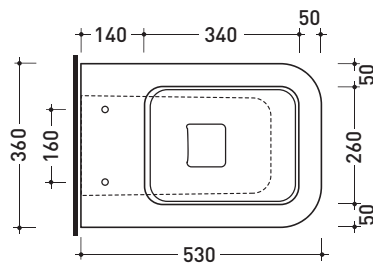

Dim. Imballo 56 x 39 x 45,5 cm | Peso 32 kg | Pz. Pallet n° 15

UNI EN 997

Dop-No997

WHILE STOCKS LAST

Flaminia does not recommend combining this toilet model with rapid-flow/flushometer systems or traditional high tanks

vista zenitale / zenital view

vista laterale / lateral view

sezione longitudinale / section

vista retro / back view

sizes in mm

CERAMIC: glossy finish

white

Please consider a 2% tolerance on indicated measurements

Package dim. 56 x 39 x 45,5 cm | Weight 30,7 kg | Pz. Pallet n° 15

UNI EN 14528 - CL20 Dop-No14528

WHILE STOCKS LAST

vista zenitale / zenital view

vista laterale / lateral view

sezione longitudinale / section

WHILE STOCKS LAST

Package dim. 52 x 40 x 7 cm | Weight 3,4 kg | Pz. Pallet n° -

art. TR117
vista zenitale / zenital view

art. TR117 + TR39
vista zenitale / zenital view

art. TR117
vista laterale / lateral view