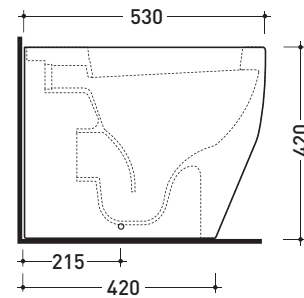

Dim. Imballo 56 x 39 x 45,5 cm | Peso 32 kg | Pz. Pallet n° 15

UNI EN 997

Dop-No997

WHILE STOCKS LAST

Flaminia does not recommend combining this toilet model with rapid-flow/flushometer systems or traditional high tanks

vista zenitale / zenital view

vista laterale / lateral view

sezione longitudinale / section

vista retro / back view

sizes in mm

CERAMIC: glossy finish

white

Please consider a 2% tolerance on indicated measurements

Package dim. 56 x 39 x 45,5 cm | Weight 30,7 kg | Pz. Pallet n° 15

UNI EN 14528 - CL20 Dop-No14528

WHILE STOCKS LAST

vista zenitale / zenital view

vista laterale / lateral view

sezione longitudinale / section

WHILE STOCKS LAST

Package dim. 52 x 40 x 7 cm | Weight 3,4 kg | Pz. Pallet n° -

art. TR117
vista zenitale / zenital view

art. TR117 + TR39
vista zenitale / zenital view

art. TR117
vista laterale / lateral view