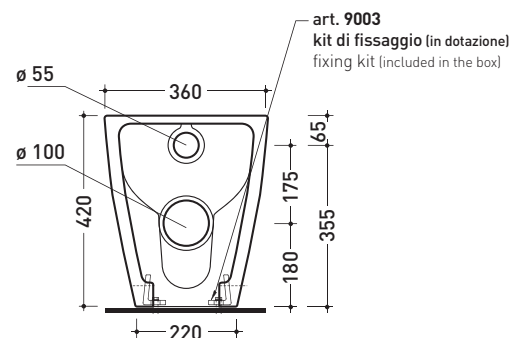

Dim. Imballo 56 x 39 x 45,5 cm | Peso 32 kg | Pz. Pallet n° 15

UNI EN 997

Dop-No997

WHILE STOCKS LAST

Flaminia does not recommend combining this toilet model with rapid-flow/flushometer systems or traditional high tanks

vista zenitale / zenital view

vista laterale / lateral view

sezione longitudinale / section

vista retro / back view

sizes in mm

CERAMIC: glossy finish

white

Please consider a 2% tolerance on indicated measurements

Package dim. 56 x 39 x 45,5 cm | Weight 30,7 kg | Pz. Pallet n° 15

UNI EN 14528 - CL20 Dop-No14528

WHILE STOCKS LAST

vista zenitale / zenital view

vista laterale / lateral view

sezione longitudinale / section

WHILE STOCKS LAST

Package dim. 52 x 40 x 7 cm | Weight 3,4 kg | Pz. Pallet n° -

art. TR117
vista zenitale / zenital view

art. TR117 + TR39
vista zenitale / zenital view

art. TR117
vista laterale / lateral view