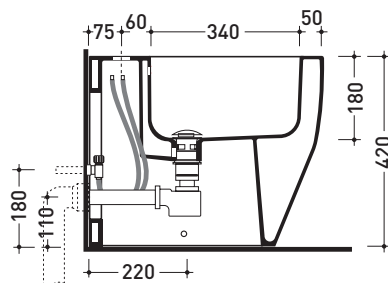

vista zenitale / zenital view

vista laterale / lateral view

sezione longitudinale / section

vista retro / back view

sizes in mm

CERAMIC: glossy finish

white

Please consider a 2% tolerance on indicated measurements

Package dim. 56 x 39 x 45,5 cm | Weight 30,7 kg | Pz. Pallet n° 15

UNI EN 14528 - CL20 Dop-No14528

WHILE STOCKS LAST

vista zenitale / zenital view

vista laterale / lateral view

sezione longitudinale / section

vista retro / back view

sizes in mm

CERAMIC: glossy finish

white

Please consider a 2% tolerance on indicated measurements

TRCW02

Thermosetting wrapping seat & cover

Complements: Terra wc (TR117)

WHILE STOCKS LAST

Package dim. 52 x 40 x 7 cm | Weight 3,4 kg | Pz. Pallet n° -

art. TR117
vista zenitale / zenital view

art. TR117 + TR39
vista zenitale / zenital view

art. TR117
vista laterale / lateral view