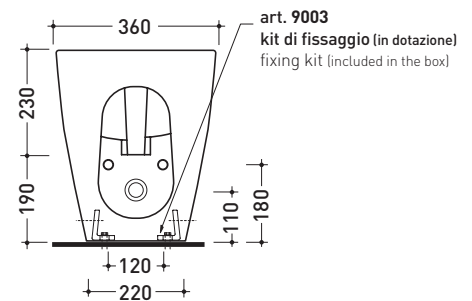

Technical accessories:  
 Short chrome siphon for bidet (SIFB/CR)  
 Stop & Go drain (PLSG)  
 CERAMIC Stop & Go drain (PLCE)  
 Two piece set chrome tap filters (RF026)

Package dim. 56 x 39 x 45,5 cm | Weight 30,7 kg | Pz. Pallet n° 15

UNI EN 14528 - CL20 Dop-No14528

WHILE STOCKS LAST

vista zenitale / zenital view

vista laterale / lateral view

sezione longitudinale / section

vista retro / back view

sizes in mm

CERAMIC: glossy finish

white

Please consider a 2% tolerance on indicated measurements