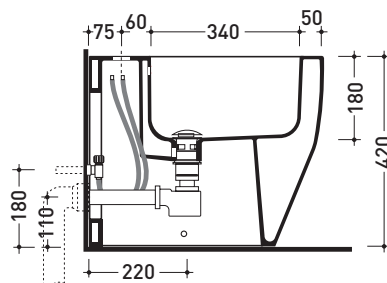

Technical accessories:  
 Short chrome siphon for bidet (SIFB/CR)  
 Stop & Go drain (PLSG)  
 CERAMIC Stop & Go drain (PLCE)  
 Two piece set chrome tap filters (RF026)

Package dim. 56 x 39 x 45,5 cm | Weight 30,7 kg | Pz. Pallet n° 15

UNI EN 14528 - CL20 Dop-No14528

WHILE STOCKS LAST

vista zenitale / zenital view

vista laterale / lateral view

sezione longitudinale / section

vista retro / back view

sizes in mm

CERAMIC: glossy finish

white

Please consider a 2% tolerance on indicated measurements