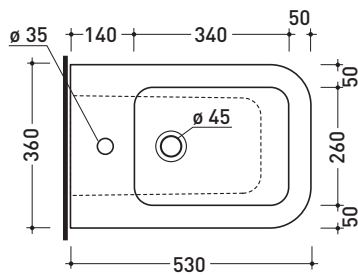

## TR217

Back to wall single-hole bidet (floor fixing kit art. 9003 included)

Complements: Niagara panel bidet (TR40)  
 Line taps bidet: ONE - NOKÉ - SI - FOLD  
 Line accessories: TWO - HOOP - NOKÉ - FOLD

Technical accessories:  
 Short chrome siphon for bidet (SIFB/CR)  
 Stop & Go drain (PLSG)  
 CERAMIC Stop & Go drain (PLCE)  
 Two piece set chrome tap filters (RF026)

Package dim. 56 x 39 x 45,5 cm | Weight 30,7 kg | Pz. Pallet n° 15

UNI EN 14528 - CL20 Dop-No14528

WHILE STOCKS LAST

vista zenitale / zenital view

vista laterale / lateral view

sezione longitudinale / section

vista retro / back view

sizes in mm

CERAMIC: glossy finish

white

Please consider a 2% tolerance on indicated measurements