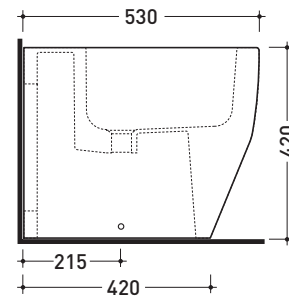

Technical accessories:  
 Short chrome siphon for bidet (SIFB/CR)  
 Stop & Go drain (PLSG)  
 CERAMIC Stop & Go drain (PLCE)  
 Two piece set chrome tap filters (RF026)

Package dim. 56 x 39 x 45,5 cm | Weight 30,7 kg | Pz. Pallet n° 15

UNI EN 14528 - CL20 Dop-No14528

WHILE STOCKS LAST

vista zenitale / zenital view

vista laterale / lateral view

sezione longitudinale / section

vista retro / back view

sizes in mm

CERAMIC: glossy finish

white

Please consider a 2% tolerance on indicated measurements