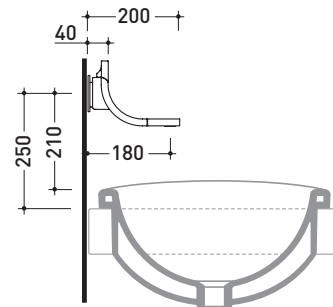

Si

→ FLAMINIA.

design **ALEXANDER DURINGER** and **STEFANO ROSINI** 2005

SI2042U Si Up

Wall-mounted dual controls basin mixer
(stop&go drain included)

Complements: **Line accessories TWO**
Line accessories HOOP

Package dim. **40 x 26 x 14 cm** | Weight **3,5 kg** | Pz. Pallet n° -

vista frontale / frontal view

vista laterale / lateral view

vista zenitale / zenital view

sizes in mm

BRASS: glossy finish

chrome

<http://www.ceramicaflaminia.it/en/products/314-si>