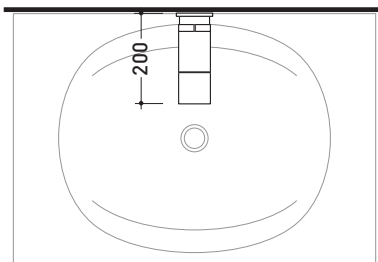

Si

→ FLAMINIA.

design **ALEXANDER DURINGER** and **STEFANO ROSINI** 2005

SI2042U Si Up

Wall-mounted dual controls basin mixer
(stop&go drain included)

Complements: **Line accessories TWO**
Line accessories HOOP

Package dim. **40 x 26 x 14 cm** | Weight **3,5 kg** | Pz. Pallet n° -

vista frontale / frontal view

vista laterale / lateral view

vista zenitale / zenital view

sizes in mm

BRASS: glossy finish

chrome

<http://www.ceramicaflaminia.it/en/products/314-si>