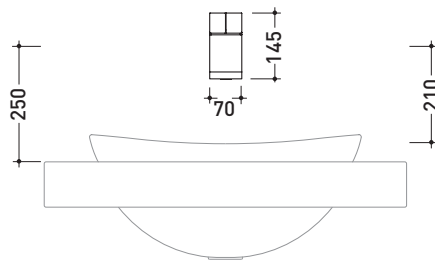

Si

→ FLAMINIA.

design **ALEXANDER DURINGER** and **STEFANO ROSINI** 2005

SI2042U Si Up

Wall-mounted dual controls basin mixer
(stop&go drain included)

Complements: **Line accessories TWO**
Line accessories HOOP

Package dim. **40 x 26 x 14 cm** | Weight **3,5 kg** | Pz. Pallet n° -

vista frontale / frontal view

vista laterale / lateral view

vista zenitale / zenital view

sizes in mm

BRASS: glossy finish

chrome

<http://www.ceramicaflaminia.it/en/products/314-si>