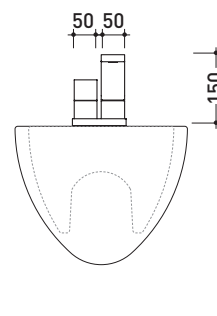

design **ALEXANDER DURINGER** and **STEFANO ROSINI** 2005

**SI2023**

Single lever bidet mixert

Complements: **Line accessories TWO**  
**Line accessories HOOP**

Package dim. **40 x 26 x 14 cm** | Weight **3,5 kg** | Pz. Pallet n° -

vista laterale / lateral view

vista frontale / frontal view

vista zenitale / zenital view

sizes in mm

**BRASS:** glossy finish

chrome