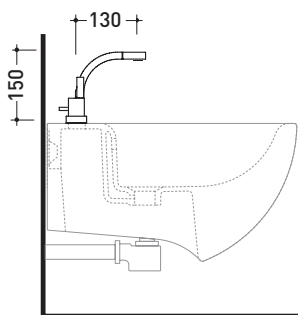

design **ALEXANDER DURINGER** and **STEFANO ROSINI** 2005

**SI2023**

Single lever bidet mixert

Complements: **Line accessories TWO**  
**Line accessories HOOP**

Package dim. **40 x 26 x 14 cm** | Weight **3,5 kg** | Pz. Pallet n° -

vista laterale / lateral view

vista frontale / frontal view

vista zenitale / zenital view

sizes in mm

**BRASS:** glossy finish

chrome