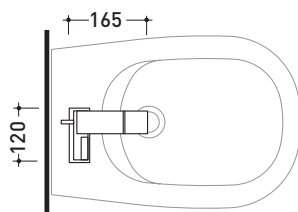

design **ALEXANDER DURINGER** and **STEFANO ROSINI** 2005

**SI2023**

Single lever bidet mixert

Complements: **Line accessories TWO**  
**Line accessories HOOP**

Package dim. **40 x 26 x 14 cm** | Weight **3,5 kg** | Pz. Pallet n° -

vista laterale / lateral view

vista frontale / frontal view

vista zenitale / zenital view

sizes in mm

**BRASS:** glossy finish

chrome