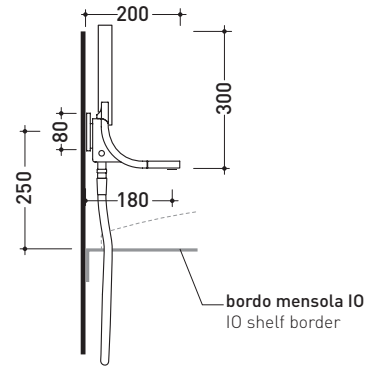

design **ALEXANDER DURINGER** and **STEFANO ROSINI** 2005

SI2081

Wall-mounted bath-tub set with dual controls, spout and handshower

Complements: **Line accessories TWO**
Line accessories HOOP

Package dim. **40 x 26 x 14 cm** | Weight **4,5 kg** | Pz. Pallet n° -

vista frontale / frontal view

vista laterale / lateral view

sizes in mm

BRASS: glossy finish

chrome