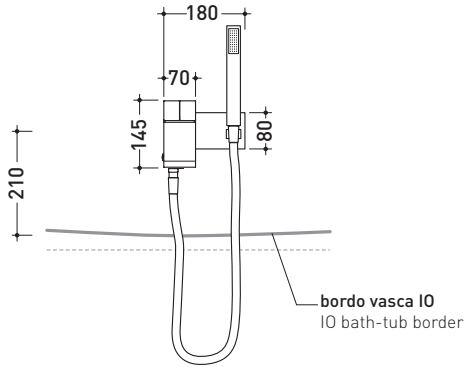

design **ALEXANDER DURINGER** and **STEFANO ROSINI** 2005

SI2081

Wall-mounted bath-tub set with dual controls, spout and handshower

Complements: **Line accessories TWO**
Line accessories HOOP

Package dim. **40 x 26 x 14 cm** | Weight **4,5 kg** | Pz. Pallet n° -

vista frontale / frontal view

vista laterale / lateral view

sizes in mm

BRASS: glossy finish

chrome