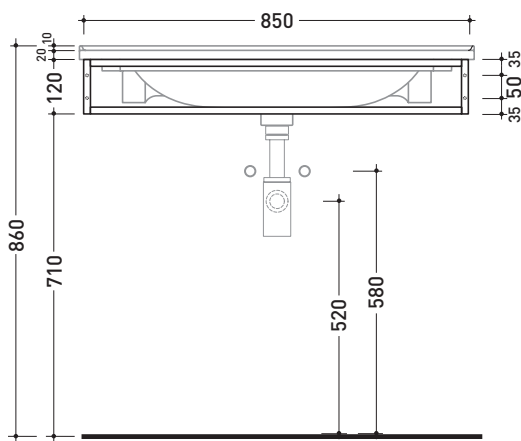

design ANGELETTI - RUZZA

2018

BM85S Bloom 85

Wall hung metal towel rail
suitable for consolle Bloom 85

Complements: Console Bloom 85 (BM85L)
Line taps basin: ONE - NOKÈ - SI - FOLD - X1
Line accessories: TWO - HOOP - NOKÈ - FOLD

Technical accessories: Chrome siphon (SIFL/CR) - Telescopic chrome siphon (SIFL066)
Mat black basin siphon (SIFLNE)

Package dim. | Weight **1,5 kg** | Pz. Pallet n°

CE

vista zenitale / zenital view

assonometria / axonometry

vista frontale / frontal view

sezione longitudinale / section

sizes in mm

METAL: glossy finish

matt finish

chrome

black