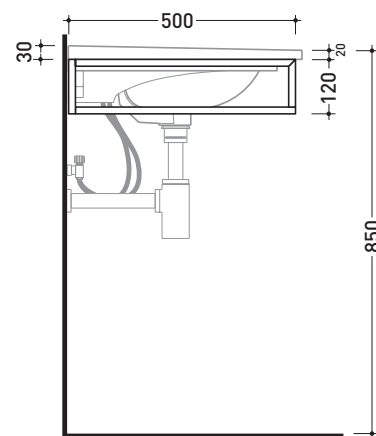

design ANGELETTI - RUZZA

2018

BM85S Bloom 85

Wall hung metal towel rail
suitable for consolle Bloom 85

Complements: Console Bloom 85 (BM85L)
Line taps basin: ONE - NOKÈ - SI - FOLD - X1
Line accessories: TWO - HOOP - NOKÈ - FOLD

Technical accessories: Chrome siphon (SIFL/CR) - Telescopic chrome siphon (SIFL066)
Mat black basin siphon (SIFLNE)

Package dim. | Weight **1,5 kg** | Pz. Pallet n°

CE

vista zenitale / zenital view

assonometria / axonometry

vista frontale / frontal view

sezione longitudinale / section

sizes in mm

METAL: glossy finish

matt finish

chrome

black