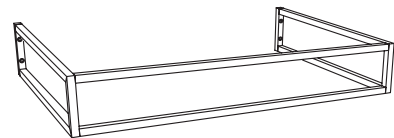

design ANGELETTI - RUZZA

2018

BM85S Bloom 85

Wall hung metal towel rail
suitable for consolle Bloom 85

Complements: Console Bloom 85 (BM85L)
Line taps basin: ONE - NOKÈ - SI - FOLD - X1
Line accessories: TWO - HOOP - NOKÈ - FOLD

Technical accessories: Chrome siphon (SIFL/CR) - Telescopic chrome siphon (SIFL066)
Mat black basin siphon (SIFLNE)

Package dim. | Weight **1,5 kg** | Pz. Pallet n°

CE

vista zenitale / zenital view

assonometria / axonometry