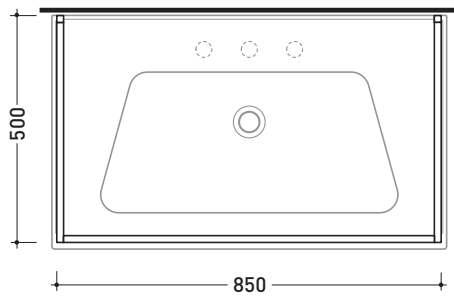

design ANGELETTI - RUZZA

2018

BM85S Bloom 85

Wall hung metal towel rail
suitable for consolle Bloom 85

Complements: Console Bloom 85 (BM85L)
Line taps basin: ONE - NOKÈ - SI - FOLD - X1
Line accessories: TWO - HOOP - NOKÈ - FOLD

Technical accessories: Chrome siphon (SIFL/CR) - Telescopic chrome siphon (SIFL066)
Mat black basin siphon (SIFLNE)

Package dim. | Weight **1,5 kg** | Pz. Pallet n°

CE

vista zenitale / zenital view

assonometria / axonometry

vista frontale / frontal view

sezione longitudinale / section

sizes in mm

METAL: glossy finish

matt finish

chrome

black