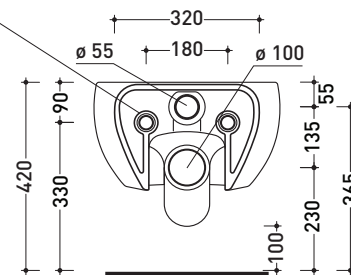

Package dim. cm | Weight **18,5 kg** | Pz. Pallet n° -

UNI EN 997

Dop-No997

vista zenitale / zenital view

vista laterale / lateral view

sezione longitudinale / section

art. 9008  
kit di fissaggio  
Fischer (in dotazione)  
Fischer fixing kit  
(included in the box)

vista retro / back view

sizes in mm

Please consider a 2% tolerance on indicated measurements

CERAMIC: glossy finish

white

matt finish

milky white

carbone