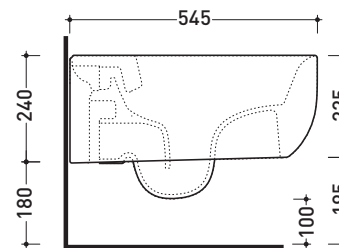

Package dim. cm | Weight **18,5 kg** | Pz. Pallet n° -

UNI EN 997

Dop-No997

vista zenitale / zenital view

vista laterale / lateral view

sezione longitudinale / section

art. 9008  
kit di fissaggio  
Fischer (in dotazione)  
Fischer fixing kit  
(included in the box)

vista retro / back view

sizes in mm

Please consider a 2% tolerance on indicated measurements

CERAMIC: glossy finish

white

matt finish

milky white

carbone