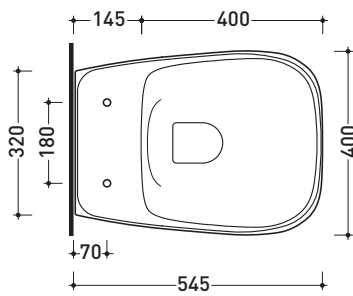

Package dim. cm | Weight **18,5 kg** | Pz. Pallet n° -

UNI EN 997

Dop-No997

vista zenitale / zenital view

vista laterale / lateral view

sezione longitudinale / section

art. 9008  
kit di fissaggio  
Fischer (in dotazione)  
Fischer fixing kit  
(included in the box)

vista retro / back view

sizes in mm

Please consider a 2% tolerance on indicated measurements

CERAMIC: glossy finish

white

matt finish

milky white

carbone