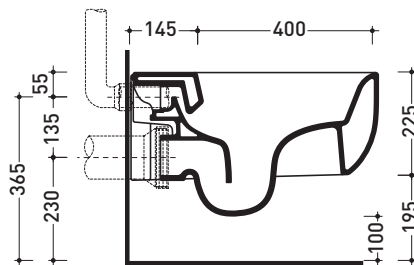

Package dim. cm | Weight **18,5 kg** | Pz. Pallet n° -

UNI EN 997

Dop-No997

vista zenitale / zenital view

vista laterale / lateral view

sezione longitudinale / section

art. 9008  
kit di fissaggio  
Fischer (in dotazione)  
Fischer fixing kit  
(included in the box)

vista retro / back view

sizes in mm

Please consider a 2% tolerance on indicated measurements

CERAMIC: glossy finish

white

matt finish

milky white

carbone