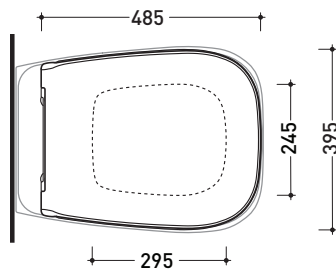

2021

FUCW05

SLIM Soft-closing thermosetting seat&cover with QUICK-RELEASE HINGES

Complements: Wall hung wc Fluo goclean (FU118G)

Package dim. cm	Weight kg	Pz. Pallet n° -
-----------------	-----------	-----------------

CE

vista zenitale / zenital view

vista laterale / lateral view

vista frontale / frontal view

sizes in mm

THERMOSETTING: glossy finish

white

matt finish