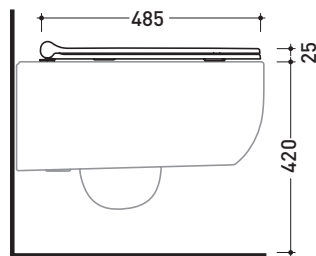

2021

FUCW05

SLIM Soft-closing thermosetting seat&cover with QUICK-RELEASE HINGES

Complements: Wall hung wc Fluo goclean (FU118G)

Package dim. cm	Weight kg	Pz. Pallet n° -
-----------------	-----------	-----------------

CE

vista zenitale / zenital view

vista laterale / lateral view

vista frontale / frontal view

sizes in mm

THERMOSETTING: glossy finish

white

matt finish