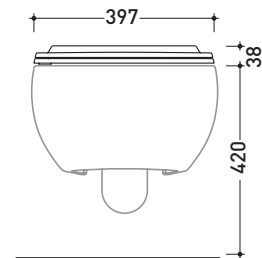

2021

FUCW05

SLIM Soft-closing thermosetting seat&cover with QUICK-RELEASE HINGES

Complements: Wall hung wc Fluo goclean (FU118G)

Package dim. cm	Weight kg	Pz. Pallet n° -
-----------------	-----------	-----------------

CE

vista zenitale / zenital view

vista laterale / lateral view

vista frontale / frontal view

sizes in mm

THERMOSETTING: glossy finish

white

matt finish