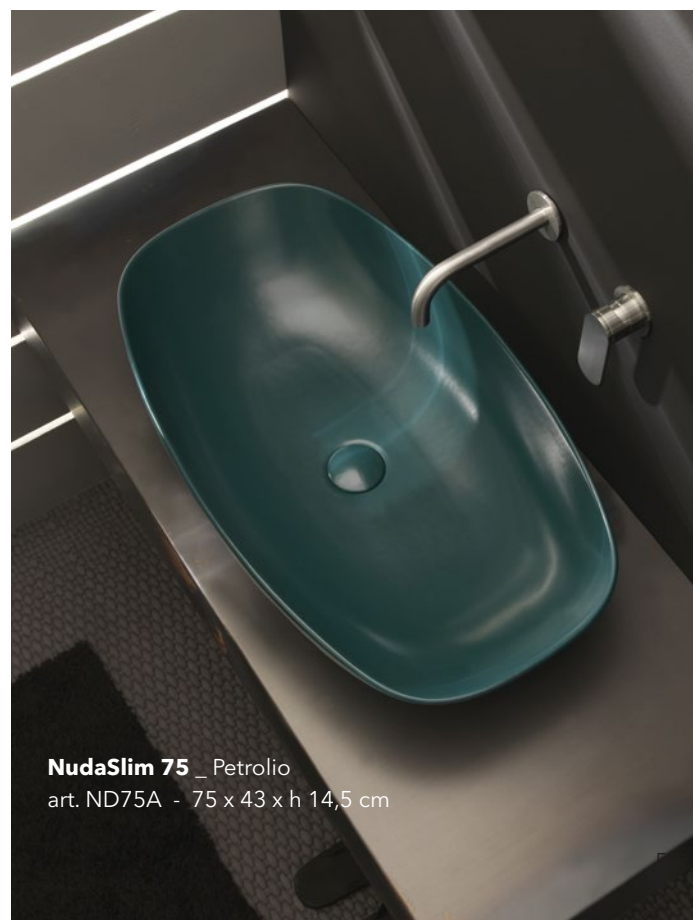

NudaSlim 75 _ Petrolio
art. ND75A - 75 x 43 x h 14,5 cm