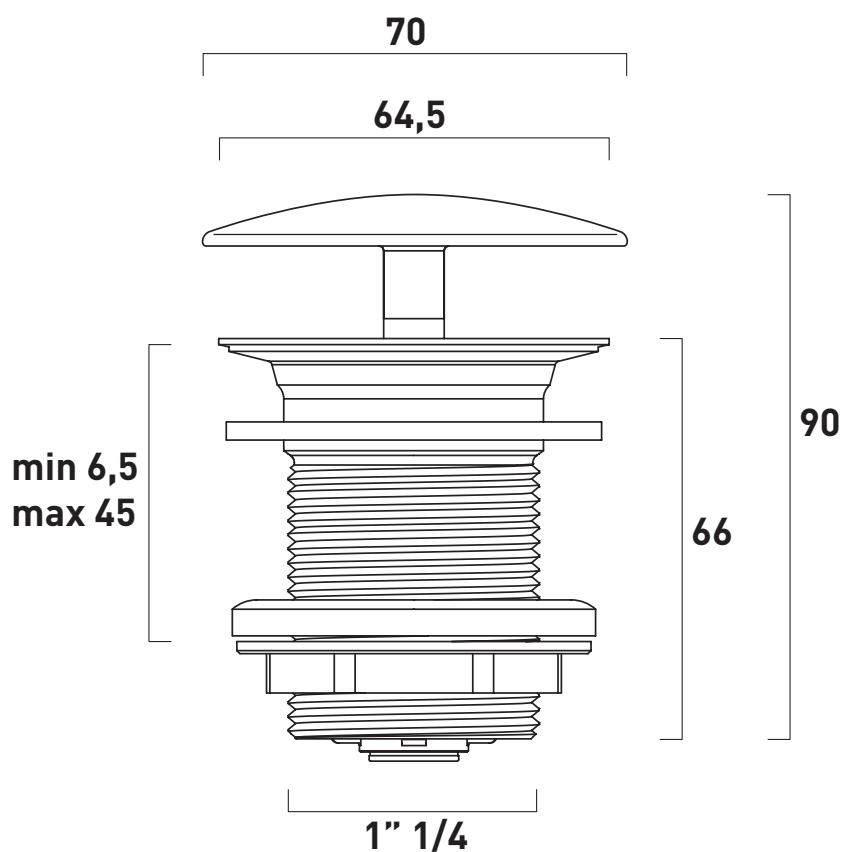

PLTPCR

Waste with automatic integrated overflow with CHROME cover (1"1/4) suitable for basins without overflow

Package dim.

Weight **0,4 kg**

Pz. Pallet n° -

sizes in mm

BRASS: glossy finish

chrome