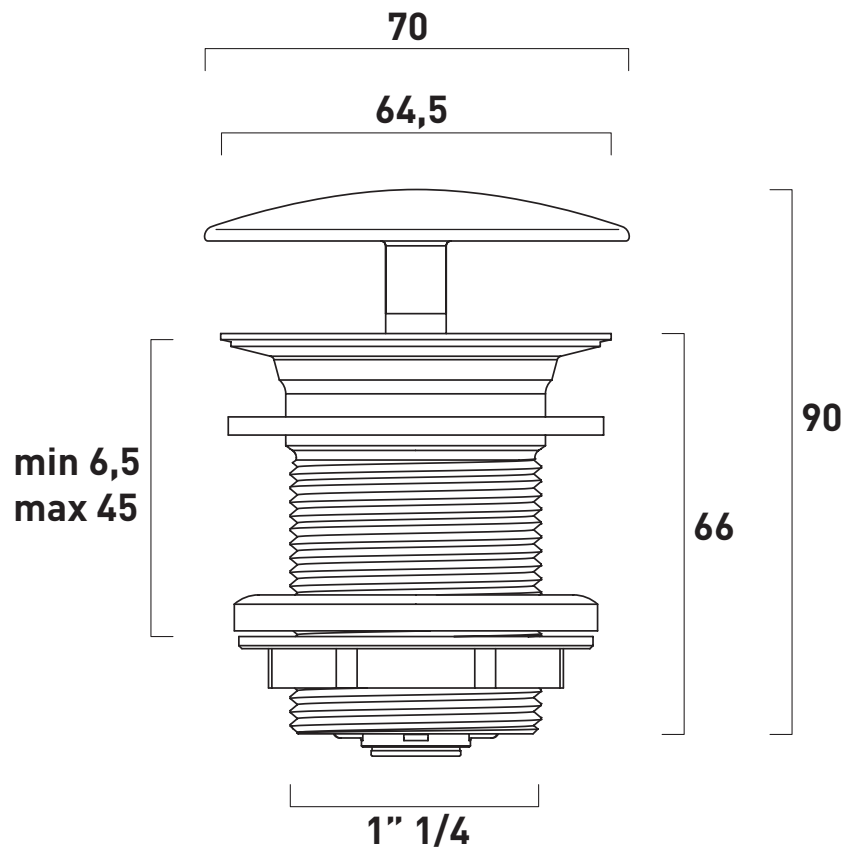

## PLTPCE

Waste with automatic integrated overflow with CERAMIC cover (1"1/4) suitable for basins without overflow

Package dim.

Weight **0,4 kg**

Pz. Pallet n° -

sizes in mm

CERAMIC: glossy finish

white black