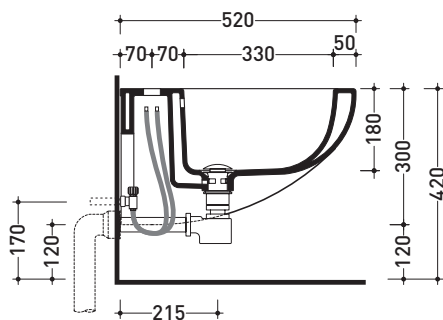

SR218

Wall hung single-hole bidet (wall fixing kit art. 9008 included)

• WITH OVERFLOW

Complements: **Rubinetti bidet linea ONE - NOKÉ - SI - FOLD**
Accessori linea TWO - HOOP - NOKÉ - FOLD

Technical accessories: **Universal fixing bracket for wall hung wc/bidet (41/P)**
Short chrome siphon for bidet (SIFB/CR)
Stop & Go drain (PLSG)
CERAMIC Stop & Go drain (PLCE)
Two piece set chrome tap filters (RF026)

Package dim. 52 x 36 x 36 cm | Weight 17 kg | Pz. Pallet n° 18

UNI EN 14528 - CL20 Dop-No14528

WHILE STOCKS LAST

vista zenitale / zenital view

vista laterale / lateral view

sezione longitudinale / section

art. 9008
 kit di fissaggio
 Fischer (in dotazione)
 Fischer fixing kit
 (included in the box)

vista retro / back view

sizes in mm

CERAMIC: glossy finish

white

Please consider a 2% tolerance on indicated measurements