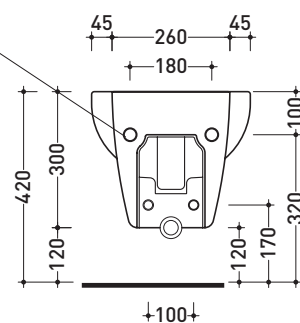

Package dim. **52 x 36 x 36 cm** | Weight **17 kg** | Pz. Pallet n° **18**

CE UNI EN 14528 - CL20 Dop-No14528

vista zenitale / zenital view

vista laterale / lateral view

sezione longitudinale / section

art. 9008
 kit di fissaggio
 Fischer (in dotazione)
 Fischer fixing kit
 (included in the box)

vista retro / back view

sizes in mm

Please consider a 2% tolerance on indicated measurements

CERAMIC: glossy finish

white black

matt finish

milky white graphite lava grey