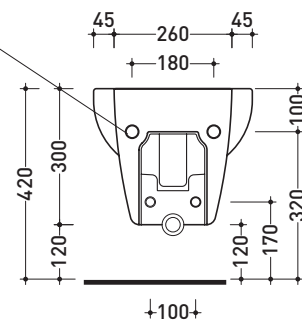

Package dim. 52 x 36 x 36 cm | Weight 17 kg | Pz. Pallet n° 18

UNI EN 14528 - CL20 Dop-No14528

WHILE STOCKS LAST

vista zenitale / zenital view

vista laterale / lateral view

sezione longitudinale / section

art. 9008
 kit di fissaggio
 Fischer (in dotazione)
 Fischer fixing kit
 (included in the box)

vista retro / back view

sizes in mm

CERAMIC: glossy finish

white

Please consider a 2% tolerance on indicated measurements