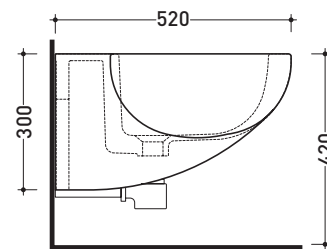

SR218

Wall hung single-hole bidet (wall fixing kit art. 9008 included)

• WITH OVERFLOW

Complements: **Rubinetti bidet linea ONE - NOKÉ - SI - FOLD**
Accessori linea TWO - HOOP - NOKÉ - FOLD

Technical accessories: **Universal fixing bracket for wall hung wc/bidet (41/P)**
Short chrome siphon for bidet (SIFB/CR)
Stop & Go drain (PLSG)
CERAMIC Stop & Go drain (PLCE)
Two piece set chrome tap filters (RF026)

Package dim. 52 x 36 x 36 cm | Weight 17 kg | Pz. Pallet n° 18

UNI EN 14528 - CL20 Dop-No14528

WHILE STOCKS LAST

vista zenitale / zenital view

vista laterale / lateral view

sezione longitudinale / section

art. 9008
 kit di fissaggio
 Fischer (in dotazione)
 Fischer fixing kit
 (included in the box)

vista retro / back view

sizes in mm

CERAMIC: glossy finish

white

Please consider a 2% tolerance on indicated measurements