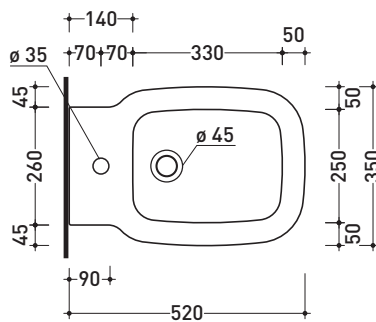

SR218

Wall hung single-hole bidet (wall fixing kit art. 9008 included)

•WITH OVERFLOW

Complements: **Rubinetti bidet linea ONE - NOKÉ - SI - FOLD**
Accessori linea TWO - HOOP - NOKÉ - FOLD

Technical accessories: **Universal fixing bracket for wall hung wc/bidet (41/P)**
Short chrome siphon for bidet (SIFB/CR)
Stop & Go drain (PLSG)
CERAMIC Stop & Go drain (PLCE)
Two piece set chrome tap filters (RF026)

Package dim. **52 x 36 x 36 cm** | Weight **17 kg** | Pz. Pallet n° **18**

CE UNI EN 14528 - CL20 Dop-No14528

vista zenitale / zenital view

vista laterale / lateral view

sezione longitudinale / section

art. 9008
 kit di fissaggio
 Fischer (in dotazione)
 Fischer fixing kit
 (included in the box)

vista retro / back view

sizes in mm

Please consider a 2% tolerance on indicated measurements

CERAMIC: glossy finish

white black

matt finish

milky white graphite lava grey