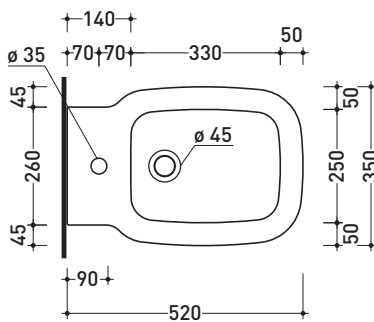

SR218

Wall hung single-hole bidet (wall fixing kit art. 9008 included)

• WITH OVERFLOW

Complements: **Rubinetti bidet linea ONE - NOKÉ - SI - FOLD**
Accessori linea TWO - HOOP - NOKÉ - FOLD

Technical accessories: **Universal fixing bracket for wall hung wc/bidet (41/P)**
Short chrome siphon for bidet (SIFB/CR)
Stop & Go drain (PLSG)
CERAMIC Stop & Go drain (PLCE)
Two piece set chrome tap filters (RF026)

Package dim. 52 x 36 x 36 cm | Weight 17 kg | Pz. Pallet n° 18

UNI EN 14528 - CL20 Dop-No14528

WHILE STOCKS LAST

vista zenitale / zenital view

vista laterale / lateral view

sezione longitudinale / section

art. 9008
 kit di fissaggio
 Fischer (in dotazione)
 Fischer fixing kit
 (included in the box)

vista retro / back view

sizes in mm

CERAMIC: glossy finish

white

Please consider a 2% tolerance on indicated measurements