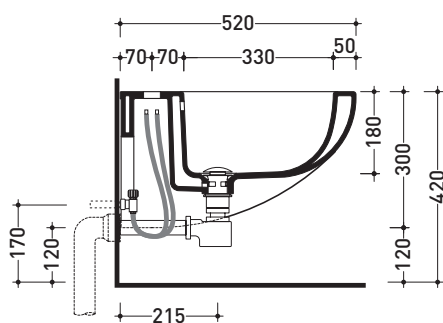

SR218

Wall hung single-hole bidet (wall fixing kit art. 9008 included)

•WITH OVERFLOW

Complements: **Rubinetti bidet linea ONE - NOKÉ - SI - FOLD**
Accessori linea TWO - HOOP - NOKÉ - FOLD

Technical accessories: **Universal fixing bracket for wall hung wc/bidet (41/P)**
Short chrome siphon for bidet (SIFB/CR)
Stop & Go drain (PLSG)
CERAMIC Stop & Go drain (PLCE)
Two piece set chrome tap filters (RF026)

Package dim. **52 x 36 x 36 cm** | Weight **17 kg** | Pz. Pallet n° **18**

CE UNI EN 14528 - CL20 Dop-No14528

vista zenitale / zenital view

vista laterale / lateral view

sezione longitudinale / section

art. 9008
 kit di fissaggio
 Fischer (in dotazione)
 Fischer fixing kit
 (included in the box)

vista retro / back view

sizes in mm

Please consider a 2% tolerance on indicated measurements

CERAMIC: glossy finish

white black

matt finish

milky white graphite lava grey