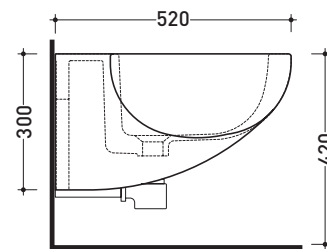

SR218

Wall hung single-hole bidet (wall fixing kit art. 9008 included)

•WITH OVERFLOW

Complements: **Rubinetti bidet linea ONE - NOKÉ - SI - FOLD**
Accessori linea TWO - HOOP - NOKÉ - FOLD

Technical accessories: **Universal fixing bracket for wall hung wc/bidet (41/P)**
Short chrome siphon for bidet (SIFB/CR)
Stop & Go drain (PLSG)
CERAMIC Stop & Go drain (PLCE)
Two piece set chrome tap filters (RF026)

Package dim. **52 x 36 x 36 cm** | Weight **17 kg** | Pz. Pallet n° **18**

CE UNI EN 14528 - CL20 Dop-No14528

vista zenitale / zenital view

vista laterale / lateral view

sezione longitudinale / section

art. 9008
 kit di fissaggio
 Fischer (in dotazione)
 Fischer fixing kit
 (included in the box)

vista retro / back view

sizes in mm

Please consider a 2% tolerance on indicated measurements

CERAMIC: glossy finish

white black

matt finish

milky white graphite lava grey