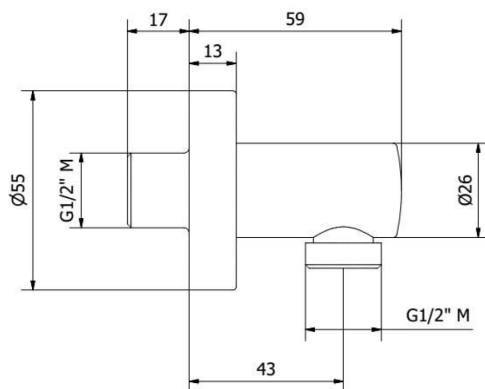

## EG060

Round water outlet

Complements: Concealed shower mixer (EG310)

Package dim.

Weight **0,1 kg**

Pz. Pallet n° -

sizes in mm

BRASS: glossy finish