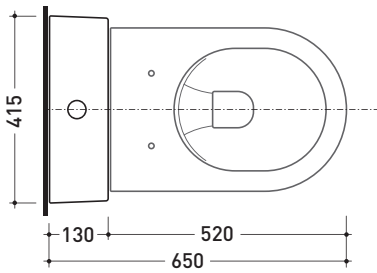

Package dim. **103 x 17,5 x 44 cm** | Weight **28,3 kg** | Pz. Pallet n° **12**

WALL TRAP (S)

vista zenitale / zenital view

sezione longitudinale / section

sezione longitudinale / section

vista frontale parete / wall frontal view

Complements: **Link wc back to wall goclean (LK117G)**
Quick wc back to wall goclean (QK117G)

Package dim. **103 x 17,5 x 44 cm** | Weight **28,3 kg** | Pz. Pallet n° **12**

FLOOR TRAP (S)

vista zenitale / zenital view

sezione longitudinale / section

sezione longitudinale / section

vista frontale parete / wall frontal view

sizes in mm

Please consider a 2% tolerance on indicated measurements

CERAMIC: glossy finish

matt finish

Package dim. **103 x 17,5 x 44 cm** | Weight **28,3 kg** | Pz. Pallet n° **12**

FLOOR TRAP (S)

sizes in mm

Please consider a 2% tolerance on indicated measurements

CERAMIC: glossy finish

matt finish