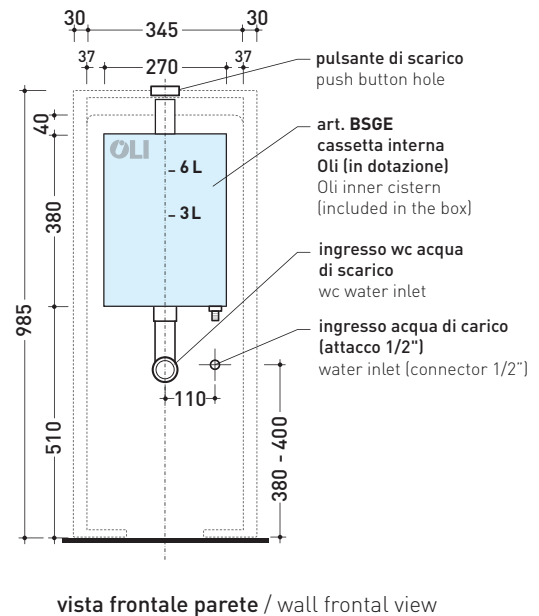

Complements: **Link wc back to wall goclean (LK117G)**
Quick wc back to wall goclean (QK117G)

Package dim. **103 x 17,5 x 44 cm** | Weight **28,3 kg** | Pz. Pallet n° **12**

FLOOR TRAP (S)

vista zenitale / zenital view

sezione longitudinale / section

sezione longitudinale / section

vista frontale parete / wall frontal view

sizes in mm

Please consider a 2% tolerance on indicated measurements

CERAMIC: glossy finish

matt finish

TR38 + APP Wc btw goclean (AP117G)

Monoblock cistern with floor trap (OLI 3-6 lt flushing system art. BSGE and drainage connector for floor trap art. TR38CON included)

Complements: **Link wc back to wall goclean (LK117G)**
Quick wc back to wall goclean (QK117G)

Package dim. **103 x 17,5 x 44 cm** | Weight **28,3 kg** | Pz. Pallet n° **12**

FLOOR TRAP (S)

sizes in mm

Please consider a 2% tolerance on indicated measurements

CERAMIC: glossy finish

matt finish