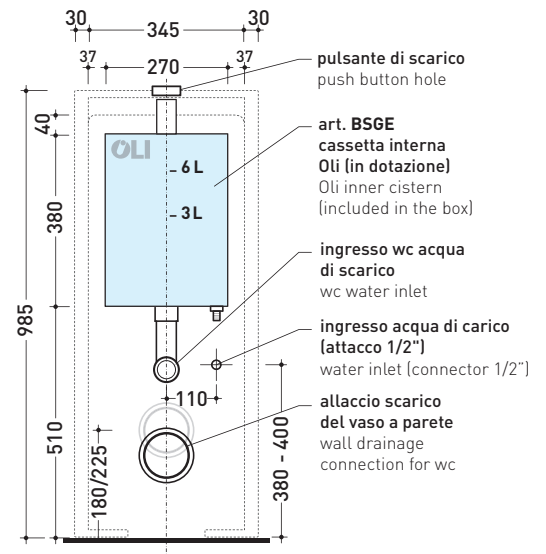

TR38 + APP Wc btw goclean (AP117G)

Monoblock cistern with wall trap (OLI 3-6 lt flushing system art. BSGE and drainage connector for floor trap art. TR38CON included)

Complements: **Link wc back to wall goclean (LK117G)**
Quick wc back to wall goclean (QK117G)

Package dim. **103 x 17,5 x 44 cm** | Weight **28,3 kg** | Pz. Pallet n° **12**

WALL TRAP (S)

vista zenitale / zenital view

sezione longitudinale / section

sezione longitudinale / section

vista frontale parete / wall frontal view

sizes in mm

Please consider a 2% tolerance on indicated measurements

CERAMIC: glossy finish

matt finish

TR38 + APP Wc btw goclean (AP117G)

Monoblock cistern with floor trap (OLI 3-6 lt flushing system art. BSGE and drainage connector for floor trap art. TR38CON included)

Complements: **Link wc back to wall goclean (LK117G)**
Quick wc back to wall goclean (QK117G)

Package dim. **103 x 17,5 x 44 cm** | Weight **28,3 kg** | Pz. Pallet n° **12**

FLOOR TRAP (S)

vista zenitale / zenital view