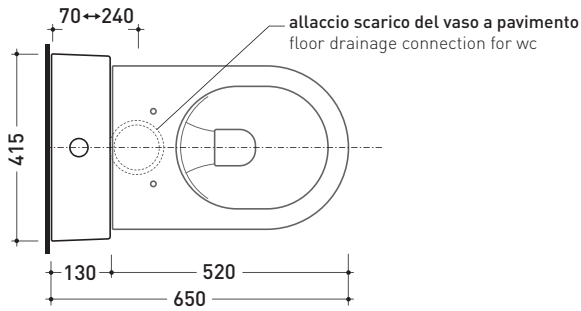

Package dim. **103 x 17,5 x 44 cm** | Weight **28,3 kg** | Pz. Pallet n° **12**

WALL TRAP (S)

vista zenitale / zenital view

sezione longitudinale / section

sezione longitudinale / section

vista frontale parete / wall frontal view

sizes in mm

Please consider a 2% tolerance on indicated measurements

CERAMIC: glossy finish

matt finish

TR38 + APP Wc btw goclean (AP117G)

Monoblock cistern with floor trap (OLI 3-6 lt flushing system art. BSGE and drainage connector for floor trap art. TR38CON included)

Complements: **Link wc back to wall goclean (LK117G)**
Quick wc back to wall goclean (QK117G)

Package dim. **103 x 17,5 x 44 cm** | Weight **28,3 kg** | Pz. Pallet n° **12**

FLOOR TRAP (S)

vista zenitale / zenital view