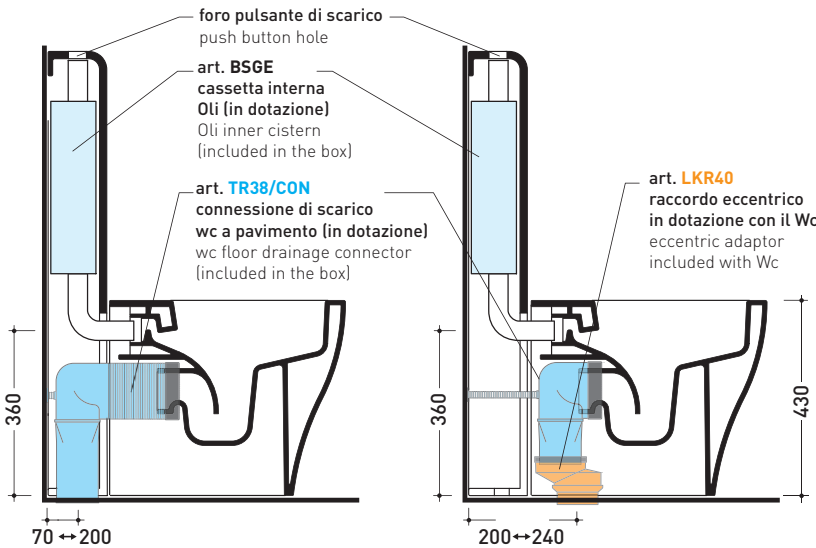

TR38 + APP Wc btw goclean (AP117G)

Monoblock cistern with wall trap (OLI 3-6 lt flushing system art. BSGE and drainage connector for floor trap art. TR38CON included)

Complements: **Link wc back to wall goclean (LK117G)**
Quick wc back to wall goclean (QK117G)

Complements: **Link wc back to wall goclean (LK117G)**
Quick wc back to wall goclean (QK117G)

Package dim. **103 x 17,5 x 44 cm** | Weight **28,3 kg** | Pz. Pallet n° **12**

FLOOR TRAP (S)

vista zenitale / zenital view

sezione longitudinale / section

sezione longitudinale / section

vista frontale parete / wall frontal view

sizes in mm

Please consider a 2% tolerance on indicated measurements

CERAMIC: glossy finish

matt finish

TR38 + APP Wc btw goclean (AP117G)

Monoblock cistern with floor trap (OLI 3-6 lt flushing system art. BSGE and drainage connector for floor trap art. TR38CON included)

Complements: **Link wc back to wall goclean (LK117G)**
Quick wc back to wall goclean (QK117G)