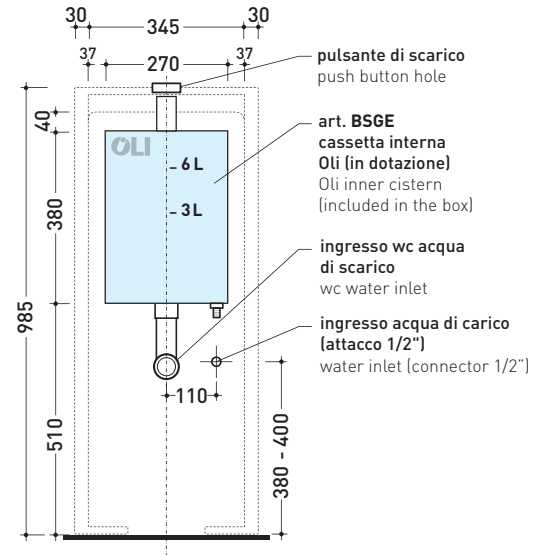

Package dim. **103 x 17,5 x 44 cm** | Weight **28,3 kg** | Pz. Pallet n° **12**

WALL TRAP (S)

vista zenitale / zenital view

sezione longitudinale / section

sezione longitudinale / section

vista frontale parete / wall frontal view

sizes in mm

Please consider a 2% tolerance on indicated measurements

CERAMIC: glossy finish

matt finish

TR38 + APP Wc btw goclean (AP117G)

Monoblock cistern with floor trap (OLI 3-6 lt flushing system art. BSGE and drainage connector for floor trap art. TR38CON included)

Complements: **Link wc back to wall goclean (LK117G)**
Quick wc back to wall goclean (QK117G)

Package dim. **103 x 17,5 x 44 cm** | Weight **28,3 kg** | Pz. Pallet n° **12**

FLOOR TRAP (S)

vista zenitale / zenital view

sezione longitudinale / section

sezione longitudinale / section

vista frontale parete / wall frontal view

sizes in mm

Please consider a 2% tolerance on indicated measurements

CERAMIC: glossy finish

matt finish