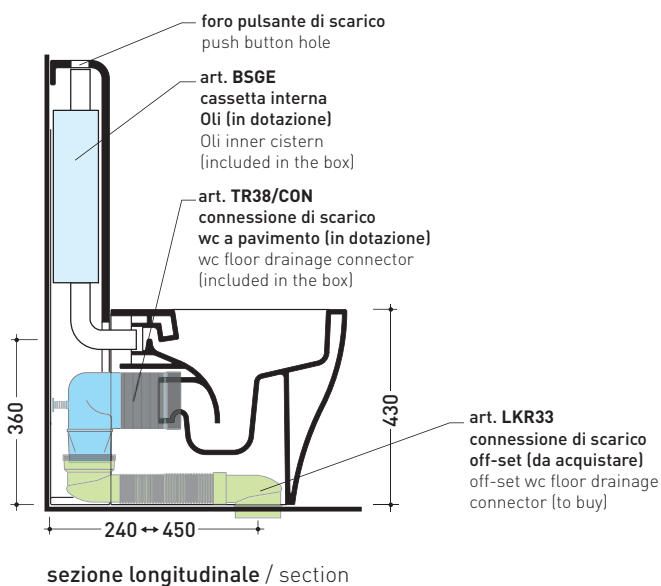

Complements: **Link wc back to wall goclean (LK117G)**
Quick wc back to wall goclean (QK117G)

Package dim. **103 x 17,5 x 44 cm** | Weight **28,3 kg** | Pz. Pallet n° **12**

FLOOR TRAP (S)

vista zenitale / zenital view

sezione longitudinale / section

sezione longitudinale / section

vista frontale parete / wall frontal view

sizes in mm

Please consider a 2% tolerance on indicated measurements

CERAMIC: glossy finish

matt finish

TR38 + APP Wc btw goclean (AP117G)

Monoblock cistern with floor trap (OLI 3-6 lt flushing system art. BSGE and drainage connector for floor trap art. TR38CON included)

Complements: **Link wc back to wall goclean (LK117G)**
Quick wc back to wall goclean (QK117G)

Package dim. **103 x 17,5 x 44 cm** | Weight **28,3 kg** | Pz. Pallet n° **12**

FLOOR TRAP (S)

sizes in mm

Please consider a 2% tolerance on indicated measurements

CERAMIC: glossy finish

matt finish