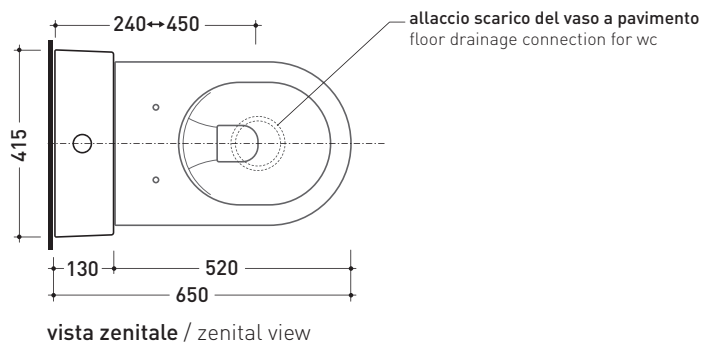

TR38 + APP Wc btw goclean (AP117G)

Monoblock cistern with floor trap (OLI 3-6 lt flushing system art. BSGE and drainage connector for floor trap art. TR38CON included)

Complements: **Link wc back to wall goclean (LK117G)**
Quick wc back to wall goclean (QK117G)

Package dim. **103 x 17,5 x 44 cm** | Weight **28,3 kg** | Pz. Pallet n° **12**

FLOOR TRAP (S)

sizes in mm

Please consider a 2% tolerance on indicated measurements

CERAMIC: glossy finish

matt finish