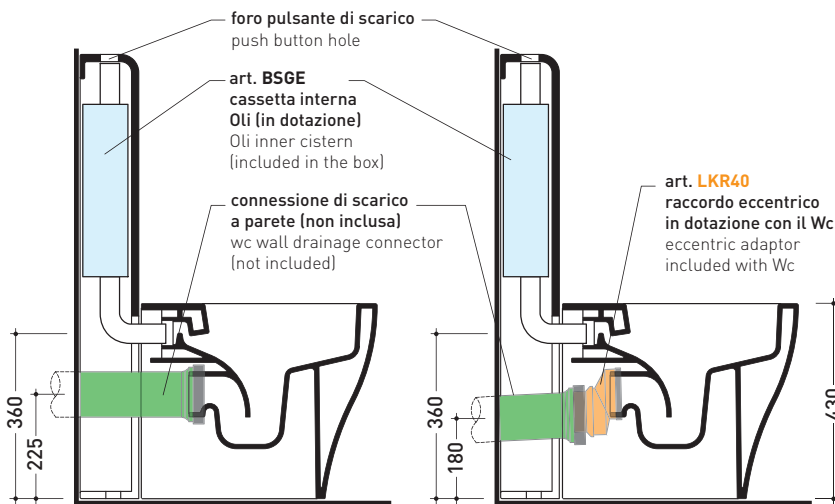

TR38 + APP Wc btw goclean (AP117G)

Monoblock cistern with wall trap (OLI 3-6 lt flushing system art. BSGE and drainage connector for floor trap art. TR38CON included)

Complements: **Link wc back to wall goclean (LK117G)**
Quick wc back to wall goclean (QK117G)

Package dim. **103 x 17,5 x 44 cm** | Weight **28,3 kg** | Pz. Pallet n° **12**

WALL TRAP (S)

vista zenitale / zenital view

sezione longitudinale / section

sezione longitudinale / section

vista frontale parete / wall frontal view

Complements: **Link wc back to wall goclean (LK117G)**
Quick wc back to wall goclean (QK117G)

Package dim. **103 x 17,5 x 44 cm** | Weight **28,3 kg** | Pz. Pallet n° **12**

FLOOR TRAP (S)

vista zenitale / zenital view

TR38 + APP Wc btw goclean (AP117G)

Monoblock cistern with floor trap (OLI 3-6 lt flushing system art. BSGE and drainage connector for floor trap art. TR38CON included)

Complements: **Link wc back to wall goclean (LK117G)**
Quick wc back to wall goclean (QK117G)