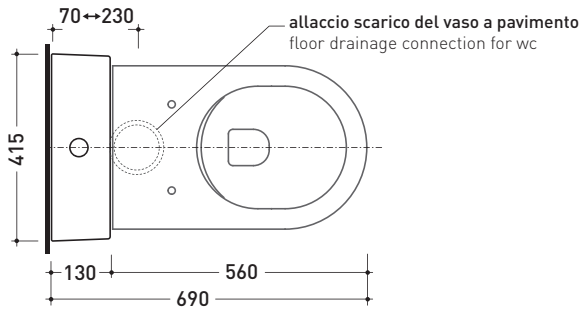

## TR38 + LINK Wc btw goclean (LK117G)

Monoblock cistern with floor trap (OLI 3-6 lt flushing system art. BSGE and drainage connector for floor trap art. TR38CON included)

Complements: **App wc back to wall goclean (AP117G)**  
**Quick wc back to wall goclean (QK117G)**

Package dim. 103 x 17,5 x 44 cm | Weight 28,3 kg | Pz. Pallet n° 12

FLOOR TRAP (S)

vista zenitale / zenital view

sezione longitudinale / section

sezione longitudinale / section

vista frontale parete / wall frontal view