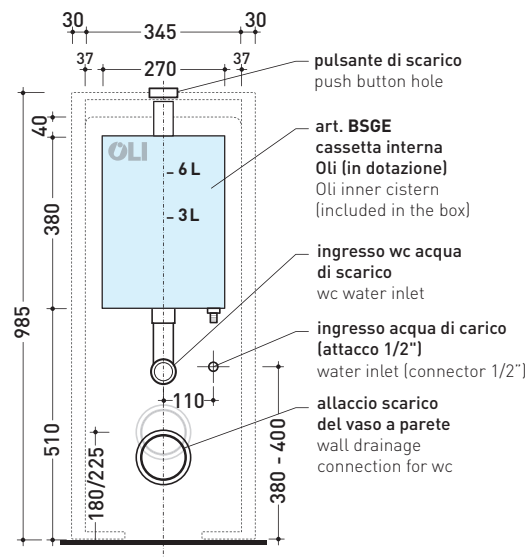

## TR38 + LINK Wc btw goclean (LK117G)

Monoblock cistern with wall trap (OLI 3-6 lt flushing system art. BSGE and drainage connector for floor trap art. TR38CON included)

Complements: **App wc back to wall goclean** (AP117G)  
**Quick wc back to wall goclean** (QK117G)

Package dim. 103 x 17,5 x 44 cm | Weight 28,3 kg | Pz. Pallet n° 12

WALL TRAP (S)

vista zenitale / zenital view

sezione longitudinale / section

sezione longitudinale / section

vista frontale parete / wall frontal view

## TR38 + LINK Wc btw goclean (LK117G)

Monoblock cistern with floor trap (OLI 3-6 lt flushing system art. BSGE and drainage connector for floor trap art. TR38CON included)

Complements: **App wc back to wall goclean (AP117G)**  
**Quick wc back to wall goclean (QK117G)**

Package dim. 103 x 17,5 x 44 cm | Weight 28,3 kg | Pz. Pallet n° 12

FLOOR TRAP (S)

vista zenitale / zenital view

sezione longitudinale / section

sezione longitudinale / section

vista frontale parete / wall frontal view