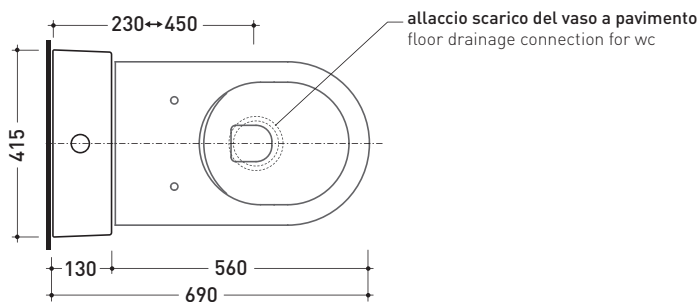

## TR38 + LINK Wc btw goclean (LK117G)

**Monoblock cistern with floor trap** (OLI 3-6 lt flushing system art. BSGE and drainage connector for floor trap art. TR38CON included)

Complements: **App wc back to wall goclean** (AP117G)  
**Quick wc back to wall goclean** (QK117G)

Package dim. **103 x 17,5 x 44 cm** | Weight **28,3 kg** | Pz. Pallet n° **12**

FLOOR TRAP (S)

vista zenitale / zenital view

sezione longitudinale / section

vista frontale parete / wall frontal view

sizes in mm