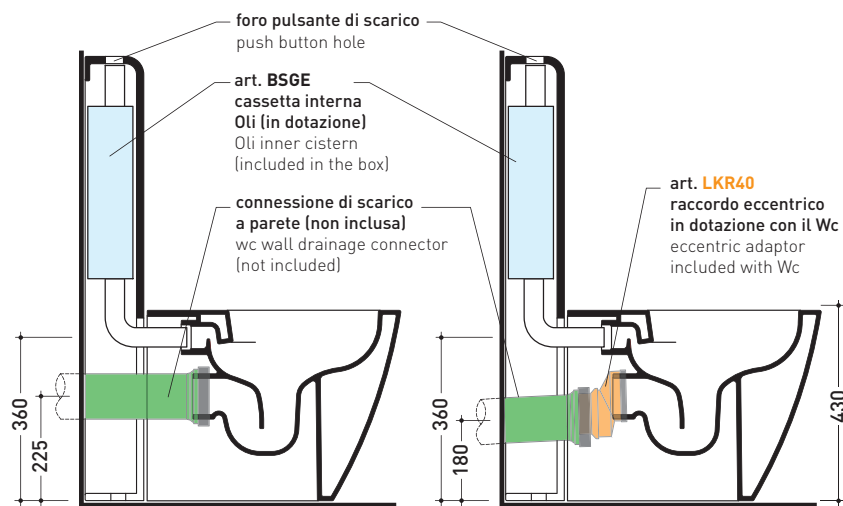

## TR38 + LINK Wc btw goclean (LK117G)

Monoblock cistern with wall trap (OLI 3-6 lt flushing system art. BSGE and drainage connector for floor trap art. TR38CON included)

Complements: **App wc back to wall goclean** (AP117G)  
**Quick wc back to wall goclean** (QK117G)

Package dim. 103 x 17,5 x 44 cm | Weight 28,3 kg | Pz. Pallet n° 12

WALL TRAP (S)

vista zenitale / zenital view

sezione longitudinale / section

sezione longitudinale / section

vista frontale parete / wall frontal view

## TR38 + LINK Wc btw goclean (LK117G)

Monoblock cistern with floor trap (OLI 3-6 lt flushing system art. BSGE and drainage connector for floor trap art. TR38CON included)

Complements: **App wc back to wall goclean (AP117G)**  
**Quick wc back to wall goclean (QK117G)**

## TR38 + LINK Wc btw goclean (LK117G)

**Monoblock cistern with floor trap** (OLI 3-6 lt flushing system art. BSGE and drainage connector for floor trap art. TR38CON included)

Complements: **App wc back to wall goclean** (AP117G)  
**Quick wc back to wall goclean** (QK117G)