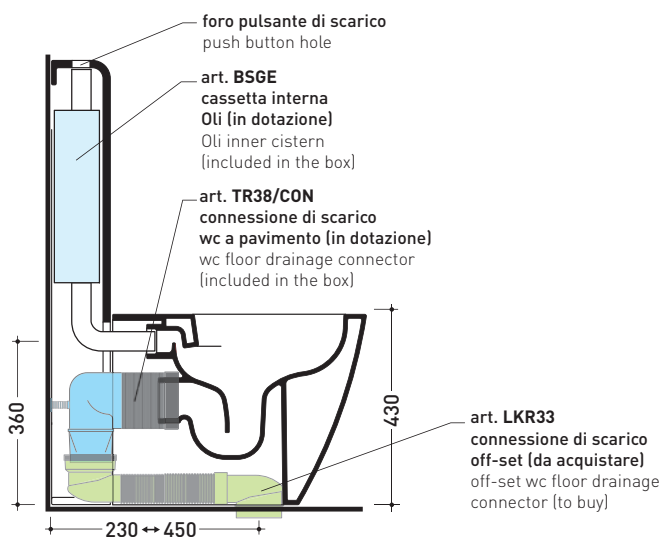

## TR38 + LINK Wc btw goclean (LK117G)

Monoblock cistern with wall trap (OLI 3-6 lt flushing system art. BSGE and drainage connector for floor trap art. TR38CON included)

Complements: **App wc back to wall goclean** (AP117G)  
**Quick wc back to wall goclean** (QK117G)

## TR38 + LINK Wc btw goclean (LK117G)

Monoblock cistern with floor trap (OLI 3-6 lt flushing system art. BSGE and drainage connector for floor trap art. TR38CON included)

Complements: **App wc back to wall goclean (AP117G)**  
**Quick wc back to wall goclean (QK117G)**

## TR38 + LINK Wc btw goclean (LK117G)

**Monoblock cistern with floor trap** (OLI 3-6 lt flushing system art. BSGE and drainage connector for floor trap art. TR38CON included)

Complements: **App wc back to wall goclean** (AP117G)  
**Quick wc back to wall goclean** (QK117G)

Package dim. **103 x 17,5 x 44 cm** | Weight **28,3 kg** | Pz. Pallet n° **12**

FLOOR TRAP (S)

vista zenitale / zenital view

sezione longitudinale / section

vista frontale parete / wall frontal view

sizes in mm