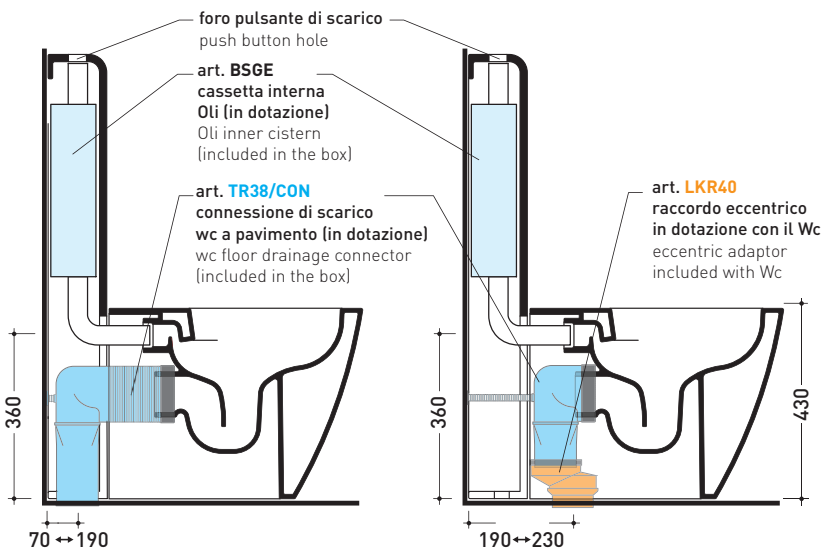

## TR38 + LINK Wc btw goclean (LK117G)

Monoblock cistern with wall trap (OLI 3-6 lt flushing system art. BSGE and drainage connector for floor trap art. TR38CON included)

Complements: **App wc back to wall goclean** (AP117G)  
**Quick wc back to wall goclean** (QK117G)

## TR38 + LINK Wc btw goclean (LK117G)

Monoblock cistern with floor trap (OLI 3-6 lt flushing system art. BSGE and drainage connector for floor trap art. TR38CON included)

Complements: **App wc back to wall goclean (AP117G)**  
**Quick wc back to wall goclean (QK117G)**

Package dim. 103 x 17,5 x 44 cm | Weight 28,3 kg | Pz. Pallet n° 12

FLOOR TRAP (S)

vista zenitale / zenital view

sezione longitudinale / section

sezione longitudinale / section

vista frontale parete / wall frontal view

## TR38 + LINK Wc btw goclean (LK117G)

**Monoblock cistern with floor trap** (OLI 3-6 lt flushing system art. BSGE and drainage connector for floor trap art. TR38CON included)

Complements: **App wc back to wall goclean** (AP117G)  
**Quick wc back to wall goclean** (QK117G)