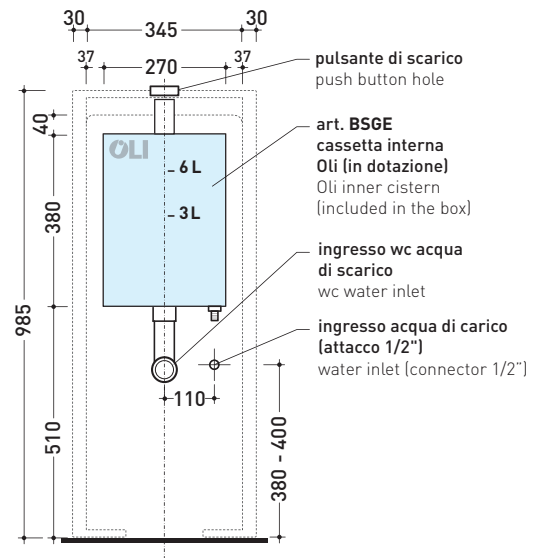

## TR38 + LINK Wc btw goclean (LK117G)

Monoblock cistern with floor trap (OLI 3-6 lt flushing system art. BSGE and drainage connector for floor trap art. TR38CON included)

Complements: **App wc back to wall goclean (AP117G)**  
**Quick wc back to wall goclean (QK117G)**

Package dim. 103 x 17,5 x 44 cm | Weight 28,3 kg | Pz. Pallet n° 12

FLOOR TRAP (S)

vista zenitale / zenital view

sezione longitudinale / section

sezione longitudinale / section

vista frontale parete / wall frontal view

sizes in mm

Please consider a 2% tolerance on indicated measurements

CERAMIC: glossy finish

matt finish

## TR38 + LINK Wc btw goclean (LK117G)

**Monoblock cistern with floor trap** (OLI 3-6 lt flushing system art. BSGE and drainage connector for floor trap art. TR38CON included)

Complements: **App wc back to wall goclean** (AP117G)  
**Quick wc back to wall goclean** (QK117G)