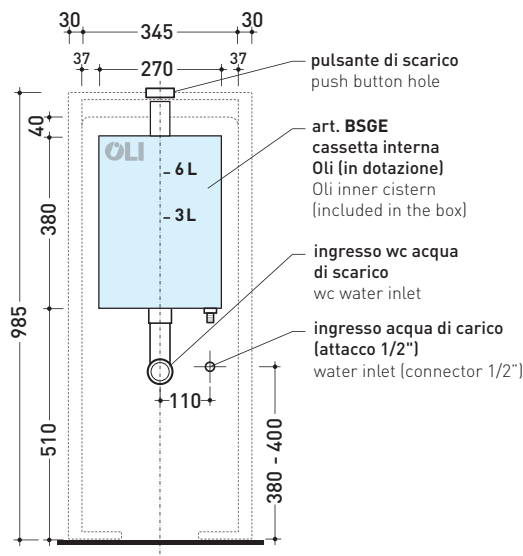

## TR38 + LINK Wc btw goclean (LK117G)

Monoblock cistern with floor trap (OLI 3-6 lt flushing system art. BSGE and drainage connector for floor trap art. TR38CON included)

Complements: **App wc back to wall goclean (AP117G)**  
**Quick wc back to wall goclean (QK117G)**

## TR38 + LINK Wc btw goclean (LK117G)

**Monoblock cistern with floor trap** (OLI 3-6 lt flushing system art. BSGE and drainage connector for floor trap art. TR38CON included)

Complements: **App wc back to wall goclean** (AP117G)  
**Quick wc back to wall goclean** (QK117G)

Package dim. **103 x 17,5 x 44 cm** | Weight **28,3 kg** | Pz. Pallet n° **12**

FLOOR TRAP (S)

vista zenitale / zenital view

sezione longitudinale / section

vista frontale parete / wall frontal view

sizes in mm

Please consider a 2% tolerance on indicated measurements

CERAMIC: glossy finish

matt finish