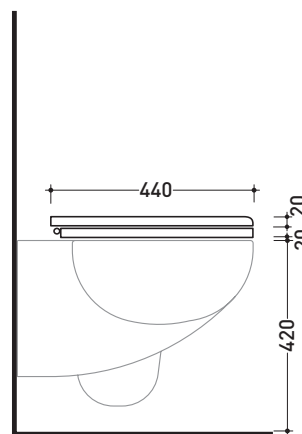

SRCW01

Polyester seat & cover

Complements: **Sprint wall hung wc** (SR118)
Sprint monoblock wc (SR116 - SR115)

Package dim. **51 x 40 x 6 cm** | Weight **4 kg** | Pz. Pallet n° -

CE

art. SR115 / SR116
vista zenitale / zenital view

art. SR118
vista zenitale / zenital view

art. SR115 / SR116
vista laterale / lateral view

art. SR118
vista laterale / lateral view

sizes in mm

WOOD/POLYESTER: glossy finish

white