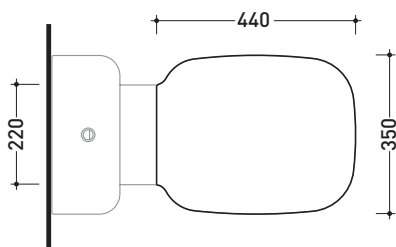

SRCW01

Polyester seat & cover

Complements: **Sprint wall hung wc** (SR118)
Sprint monoblock wc (SR116 - SR115)

Package dim. **51 x 40 x 6 cm** | Weight **4 kg** | Pz. Pallet n° -

CE

art. SR115 / SR116
vista zenitale / zenital view

art. SR118
vista zenitale / zenital view

art. SR115 / SR116
vista laterale / lateral view

art. SR118
vista laterale / lateral view

sizes in mm

WOOD/POLYESTER: glossy finish

white