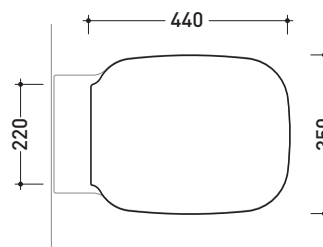

SRCW01

Polyester seat & cover

Complements: **Sprint wall hung wc** (SR118)
Sprint monoblock wc (SR116 - SR115)

Package dim. **51 x 40 x 6 cm** | Weight **4 kg** | Pz. Pallet n° -

CE

art. SR115 / SR116
vista zenitale / zenital view

art. SR118
vista zenitale / zenital view

art. SR115 / SR116
vista laterale / lateral view

art. SR118
vista laterale / lateral view

sizes in mm

WOOD/POLYESTER: glossy finish

white