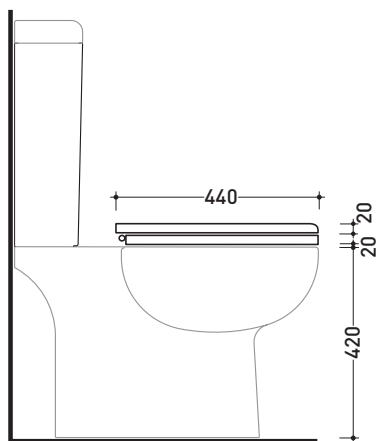

SRCW01

Polyester seat & cover

Complements: **Sprint wall hung wc** (SR118)
Sprint monoblock wc (SR116 - SR115)

Package dim. **51 x 40 x 6 cm** | Weight **4 kg** | Pz. Pallet n° -

CE

art. SR115 / SR116
vista zenitale / zenital view

art. SR118
vista zenitale / zenital view

art. SR115 / SR116
vista laterale / lateral view

art. SR118
vista laterale / lateral view

sizes in mm

WOOD/POLYESTER: glossy finish

white