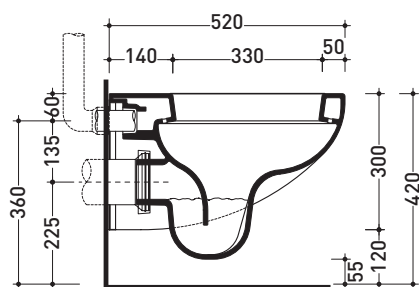

Technical accessories: **Universal fixing bracket for wall hung wc/bidet** (41/P)

Package dim. **52 x 36 x 36 cm** | Weight **18 kg** | Pz. Pallet n° **18**

CE UNI EN 997

Dop-No997

vista zenitale / zenital view

vista laterale / lateral view

sezione longitudinale / section

vista retro / back view

sizes in mm

Please consider a 2% tolerance on indicated measurements

CERAMIC: glossy finish

white black

matt finish