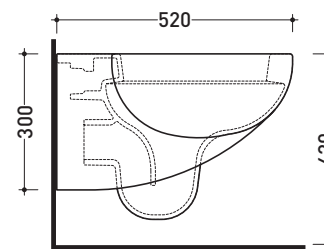

SR118

Wall hung wc (wall fixing kit art. 9008 included)

Complements: **Polyester seat&cover** (SRCW01)
Thermosetting wrapping seat&cover (SRCW02)
Soft-closing thermosetting wrapping seat&cover (SRCW03)
Line accessories: TWO - HOOP - NOKÉ - FOLD

Technical accessories: **Universal fixing bracket for wall hung wc/bidet** (41/P)

Package dim. **52 x 36 x 36 cm** | Weight **18 kg** | Pz. Pallet n° **18**

CE UNI EN 997

Dop-No997

vista zenitale / zenital view

vista laterale / lateral view

sezione longitudinale / section

vista retro / back view

sizes in mm

Please consider a 2% tolerance on indicated measurements

CERAMIC: glossy finish

white black

matt finish