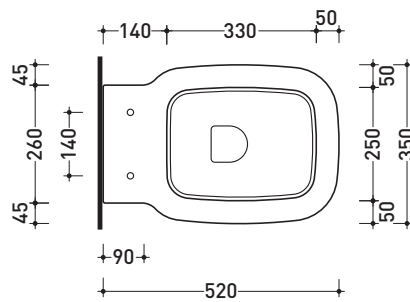

SR118

Wall hung wc (wall fixing kit art. 9008 included)

Complements: **Polyester seat&cover** (SRCW01)
Thermosetting wrapping seat&cover (SRCW02)
Soft-closing thermosetting wrapping seat&cover (SRCW03)
Line accessories: TWO - HOOP - NOKÉ - FOLD

Technical accessories: **Universal fixing bracket for wall hung wc/bidet** (41/P)

Package dim. **52 x 36 x 36 cm** | Weight **18 kg** | Pz. Pallet n° **18**

CE UNI EN 997

Dop-No997

vista zenitale / zenital view

vista laterale / lateral view

sezione longitudinale / section

vista retro / back view

sizes in mm

Please consider a 2% tolerance on indicated measurements

CERAMIC: glossy finish

white black

matt finish