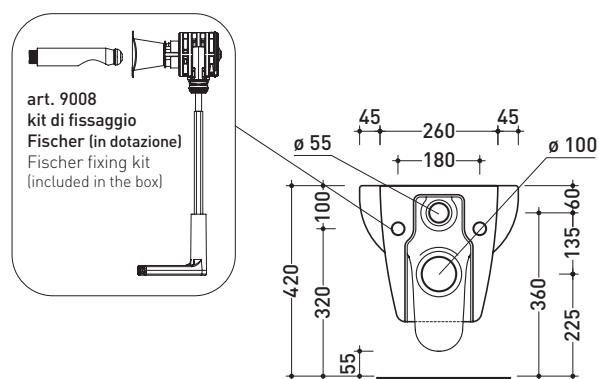

Technical accessories: **Universal fixing bracket for wall hung wc/bidet** (41/P)

Package dim. **52 x 36 x 36 cm** | Weight **18 kg** | Pz. Pallet n° **18**

CE UNI EN 997

Dop-No997

vista zenitale / zenital view

vista laterale / lateral view

sezione longitudinale / section

vista retro / back view

sizes in mm

Please consider a 2% tolerance on indicated measurements

CERAMIC: glossy finish

white black

matt finish