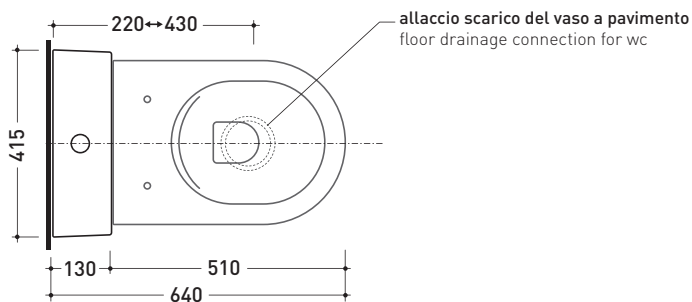

matt finish

milky white graphite antracite lava grey

TR38 + QUICK Wc btw goclean (QK117G)

Monoblock cistern with floor trap (OLI 3-6 lt flushing system art. BSGE and drainage connector for floor trap art. TR38CON included)

Complements: **App wc back to wall goclean** (AP117G)
Link wc back to wall goclean (LK117G)

Package dim. **103 x 17,5 x 44 cm** | Weight **28,3 kg** | Pz. Pallet n° **12**

FLOOR TRAP (S)

vista zenitale / zenital view