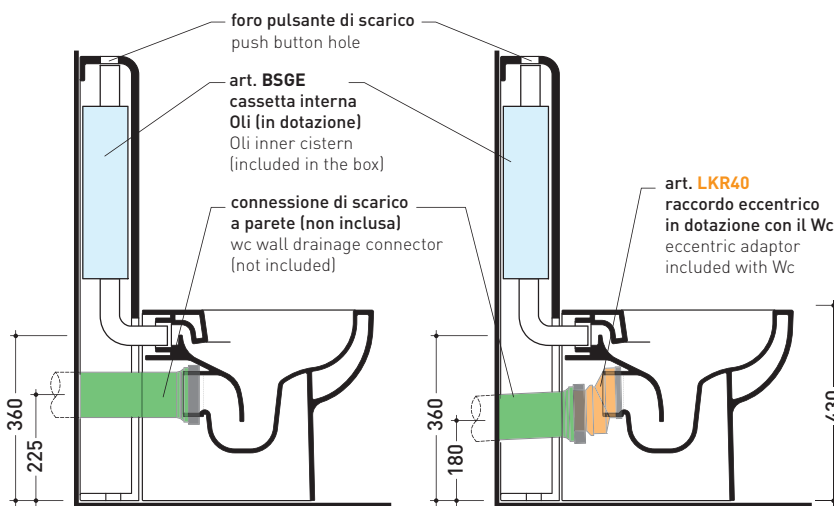

TR38 + QUICK Wc btw goclean (QK117G)

Monoblock cistern with wall trap (OLI 3-6 lt flushing system art. BSGE and drainage connector for floor trap art. TR38CON included)

Complements: **App wc back to wall goclean** (AP117G)
Link wc back to wall goclean (LK117G)

Package dim. **103 x 17,5 x 44 cm** | Weight **28,3 kg** | Pz. Pallet n° **12**

WALL TRAP (S)

vista zenitale / zenital view

sezione longitudinale / section

sezione longitudinale / section

vista frontale parete / wall frontal view

sizes in mm

Please consider a 2% tolerance on indicated measurements

CERAMIC: glossy finish

white black

matt finish

milky white graphite antracite lava grey

TR38 + QUICK Wc btw goclean (QK117G)

Monoblock cistern with floor trap (OLI 3-6 lt flushing system art. BSGE and drainage connector for floor trap art. TR38CON included)

Complements: **App wc back to wall goclean** (AP117G)
Link wc back to wall goclean (LK117G)

Package dim. **103 x 17,5 x 44 cm** | Weight **28,3 kg** | Pz. Pallet n° **12**

FLOOR TRAP (S)

vista zenitale / zenital view