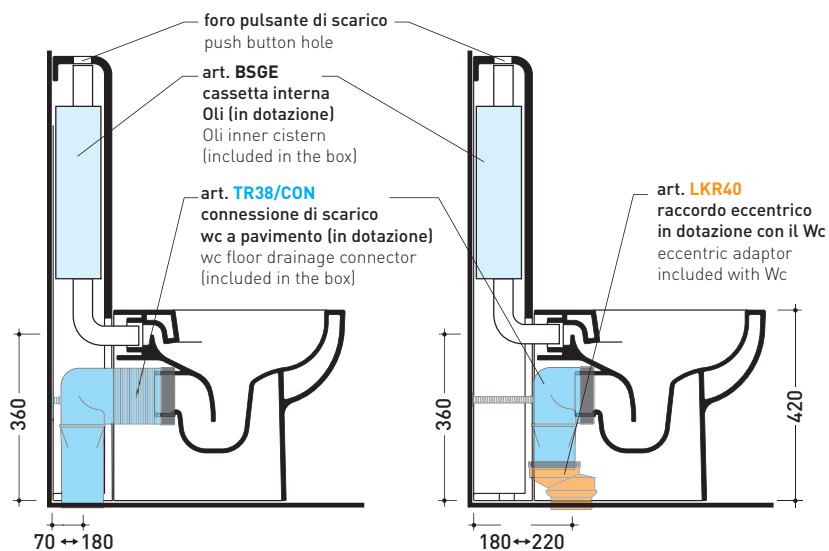

TR38 + QUICK Wc btw goclean (QK117G)

Monoblock cistern with wall trap (OLI 3-6 lt flushing system art. BSGE and drainage connector for floor trap art. TR38CON included)

Complements: **App wc back to wall goclean** (AP117G)
Link wc back to wall goclean (LK117G)

Complements: **App wc back to wall goclean** (AP117G)
Link wc back to wall goclean (LK117G)

Package dim. **103 x 17,5 x 44 cm** | Weight **28,3 kg** | Pz. Pallet n° **12**

FLOOR TRAP (S)

vista zenitale / zenital view

sezione longitudinale / section

sezione longitudinale / section

vista frontale parete / wall frontal view

sizes in mm

Please consider a 2% tolerance on indicated measurements

CERAMIC: glossy finish

white black

matt finish

milky white graphite antracite lava grey

TR38 + QUICK Wc btw goclean (QK117G)

Monoblock cistern with floor trap (OLI 3-6 lt flushing system art. BSGE and drainage connector for floor trap art. TR38CON included)