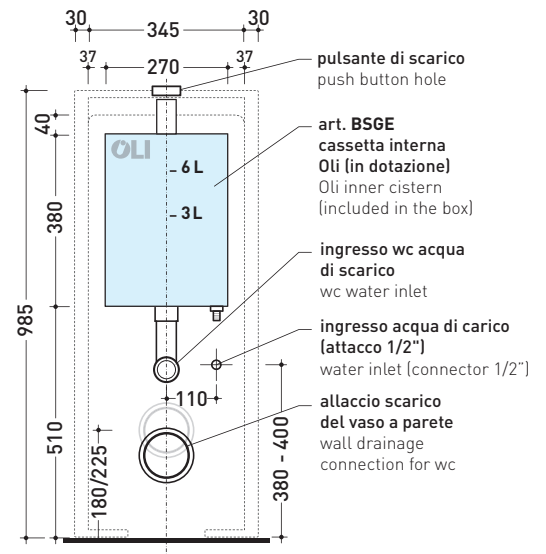

TR38 + QUICK Wc btw goclean (QK117G)

Monoblock cistern with wall trap (OLI 3-6 lt flushing system art. BSGE and drainage connector for floor trap art. TR38CON included)

Complements: **App wc back to wall goclean** (AP117G)
Link wc back to wall goclean (LK117G)

Package dim. **103 x 17,5 x 44 cm** | Weight **28,3 kg** | Pz. Pallet n° **12**

WALL TRAP (S)

vista zenitale / zenital view

sezione longitudinale / section

sezione longitudinale / section

vista frontale parete / wall frontal view

sizes in mm

Please consider a 2% tolerance on indicated measurements

CERAMIC: glossy finish

white black

matt finish

milky white graphite antracite lava grey

TR38 + QUICK Wc btw goclean (QK117G)

Monoblock cistern with floor trap (OLI 3-6 lt flushing system art. BSGE and drainage connector for floor trap art. TR38CON included)

Complements: **App wc back to wall goclean** (AP117G)
Link wc back to wall goclean (LK117G)

Package dim. **103 x 17,5 x 44 cm** | Weight **28,3 kg** | Pz. Pallet n° **12**

FLOOR TRAP (S)

vista zenitale / zenital view