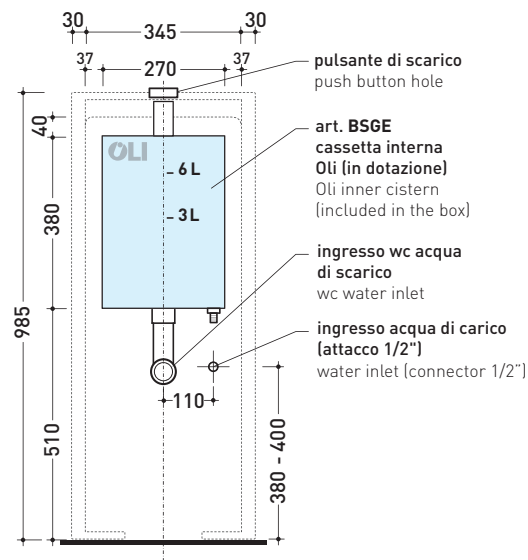

Package dim. **103 x 17,5 x 44 cm** | Weight **28,3 kg** | Pz. Pallet n° **12**

WALL TRAP (S)

vista zenitale / zenital view

sezione longitudinale / section

sezione longitudinale / section

vista frontale parete / wall frontal view

sizes in mm

Please consider a 2% tolerance on indicated measurements

CERAMIC: glossy finish

white black

matt finish

milky white graphite antracite lava grey

TR38 + QUICK Wc btw goclean (QK117G)

Monoblock cistern with floor trap (OLI 3-6 lt flushing system art. BSGE and drainage connector for floor trap art. TR38CON included)

Complements: **App wc back to wall goclean** (AP117G)
Link wc back to wall goclean (LK117G)

Package dim. **103 x 17,5 x 44 cm** | Weight **28,3 kg** | Pz. Pallet n° **12**

FLOOR TRAP (S)

vista zenitale / zenital view

sezione longitudinale / section

sezione longitudinale / section

vista frontale parete / wall frontal view

sizes in mm

Please consider a 2% tolerance on indicated measurements

CERAMIC: glossy finish

white black