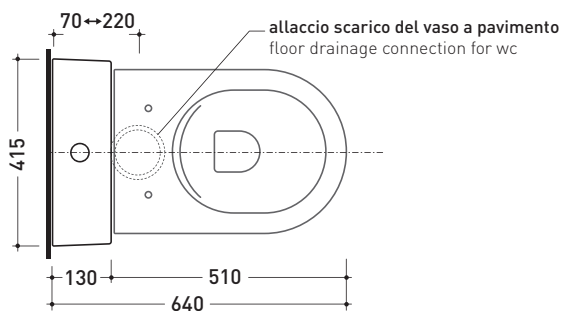

Package dim. **103 x 17,5 x 44 cm** | Weight **28,3 kg** | Pz. Pallet n° **12**

WALL TRAP (S)

vista zenitale / zenital view

sezione longitudinale / section

sezione longitudinale / section

vista frontale parete / wall frontal view

sizes in mm

Please consider a 2% tolerance on indicated measurements

CERAMIC: glossy finish

white black

matt finish

milky white graphite antracite lava grey

TR38 + QUICK Wc btw goclean (QK117G)

Monoblock cistern with floor trap (OLI 3-6 lt flushing system art. BSGE and drainage connector for floor trap art. TR38CON included)

Complements: **App wc back to wall goclean** (AP117G)
Link wc back to wall goclean (LK117G)

Package dim. **103 x 17,5 x 44 cm** | Weight **28,3 kg** | Pz. Pallet n° **12**

FLOOR TRAP (S)

vista zenitale / zenital view

sezione longitudinale / section

sezione longitudinale / section

vista frontale parete / wall frontal view

sizes in mm

Please consider a 2% tolerance on indicated measurements

CERAMIC: glossy finish

white black