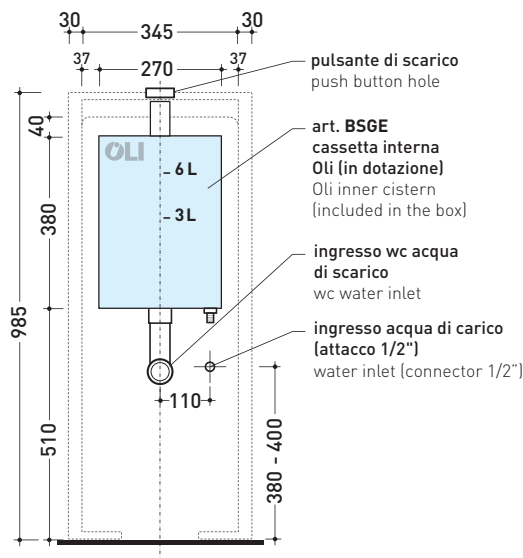

Complements: **App wc back to wall goclean** (AP117G)
Link wc back to wall goclean (LK117G)

Package dim. **103 x 17,5 x 44 cm** | Weight **28,3 kg** | Pz. Pallet n° **12**

FLOOR TRAP (S)

vista zenitale / zenital view

matt finish

milky white graphite antracite lava grey

TR38 + QUICK Wc btw goclean (QK117G)

Monoblock cistern with floor trap (OLI 3-6 lt flushing system art. BSGE and drainage connector for floor trap art. TR38CON included)

sezione longitudinale / section

vista frontale parete / wall frontal view

sizes in mm

Please consider a 2% tolerance on indicated measurements

CERAMIC: glossy finish

white black

matt finish

milky white graphite antracite lava grey