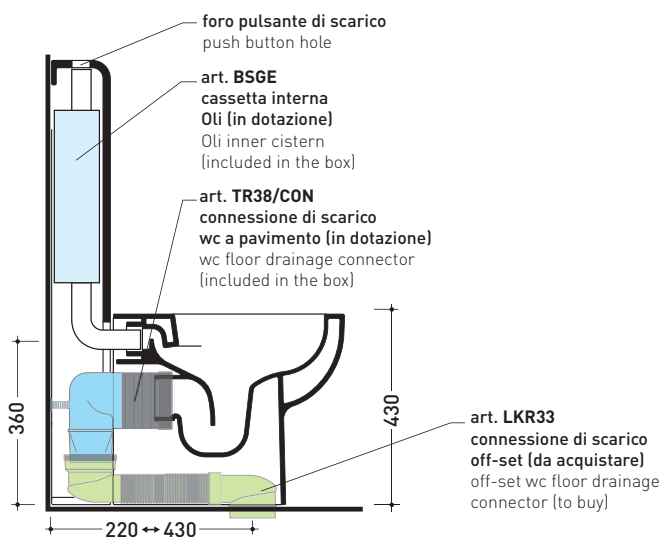

TR38 + QUICK Wc btw goclean (QK117G)

Monoblock cistern with wall trap (OLI 3-6 lt flushing system art. BSGE and drainage connector for floor trap art. TR38CON included)

Complements: **App wc back to wall goclean** (AP117G)
Link wc back to wall goclean (LK117G)

matt finish

milky white graphite antracite lava grey

TR38 + QUICK Wc btw goclean (QK117G)

Monoblock cistern with floor trap (OLI 3-6 lt flushing system art. BSGE and drainage connector for floor trap art. TR38CON included)

Complements: **App wc back to wall goclean** (AP117G)
Link wc back to wall goclean (LK117G)

Package dim. **103 x 17,5 x 44 cm** | Weight **28,3 kg** | Pz. Pallet n° **12**

FLOOR TRAP (S)

vista zenitale / zenital view

sezione longitudinale / section

vista frontale parete / wall frontal view

sizes in mm

Please consider a 2% tolerance on indicated measurements

CERAMIC: glossy finish

white black

matt finish

milky white graphite antracite lava grey