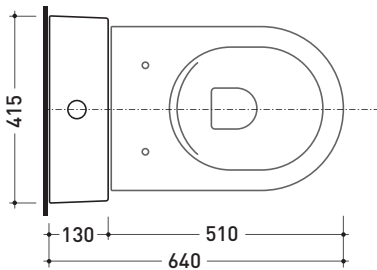

Package dim. **103 x 17,5 x 44 cm** | Weight **28,3 kg** | Pz. Pallet n° **12**

WALL TRAP (S)

vista zenitale / zenital view

sezione longitudinale / section

sezione longitudinale / section

vista frontale parete / wall frontal view

Complements: **App wc back to wall goclean** (AP117G)
Link wc back to wall goclean (LK117G)

Package dim. **103 x 17,5 x 44 cm** | Weight **28,3 kg** | Pz. Pallet n° **12**

FLOOR TRAP (S)

vista zenitale / zenital view

sezione longitudinale / section

sezione longitudinale / section

vista frontale parete / wall frontal view

sizes in mm

Please consider a 2% tolerance on indicated measurements

CERAMIC: glossy finish

white black

sezione longitudinale / section

vista frontale parete / wall frontal view

sizes in mm

Please consider a 2% tolerance on indicated measurements

CERAMIC: glossy finish

white black

matt finish

milky white graphite antracite lava grey