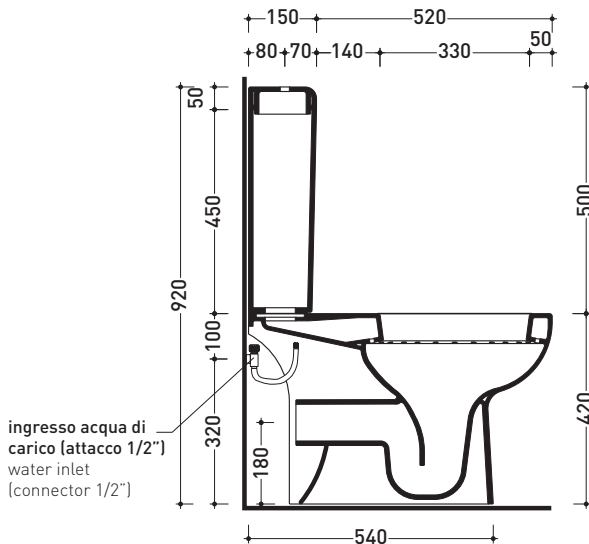

Technical accessories: Floor fixing kit (9003)
Double flushing system (9104)

Package dim. wc: 67 x 36 x 43,5 cm | Weight 27 kg | Pz. Pallet n° 18

Package dim. cistern: 35 x 15 x 51,5 cm | Weight 15,5 kg | Pz. Pallet n° 24

Technical accessories: Floor fixing kit (9003)
Double flushing system (9104)

Package dim. wc	67 x 36 x 43,5 cm	Weight 27 kg	Pz. Pallet n° 18
-----------------	-------------------	--------------	------------------

Package dim. cistern	35 x 15 x 51,5 cm	Weight 15,5 kg	Pz. Pallet n° 24
----------------------	-------------------	----------------	------------------

WHILE STOCKS LAST

UNI EN 997

Dop-No997

vista zenitale / zenital view

sezione longitudinale / section

vista retro / back view

sizes in mm

Please consider a 2% tolerance on indicated measurements

CERAMIC: glossy finish

matt finish

FOR THE COLORS MARKED
ASK FOR AVAILABILITY