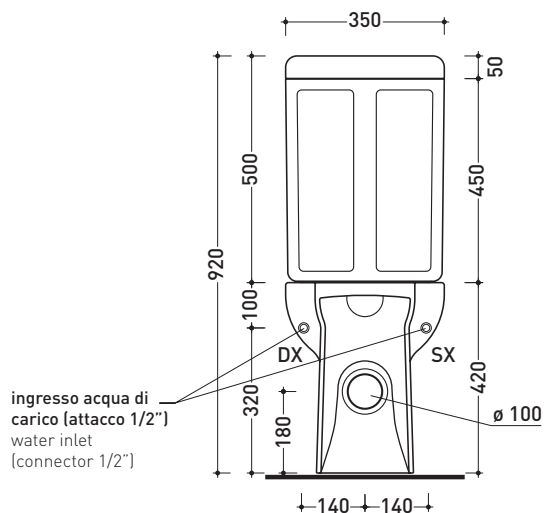

Technical accessories: Floor fixing kit (9003)
Double flushing system (9104)

Package dim. wc: 67 x 36 x 43,5 cm | Weight 27 kg | Pz. Pallet n° 18

Package dim. cistern: 35 x 15 x 51,5 cm | Weight 15,5 kg | Pz. Pallet n° 24

Technical accessories: Floor fixing kit (9003)
Double flushing system (9104)

Package dim. wc	67 x 36 x 43,5 cm	Weight 27 kg	Pz. Pallet n° 18
-----------------	-------------------	--------------	------------------

Package dim. cistern	35 x 15 x 51,5 cm	Weight 15,5 kg	Pz. Pallet n° 24
----------------------	-------------------	----------------	------------------

WHILE STOCKS LAST

UNI EN 997

Dop-No997

vista zenitale / zenital view

sezione longitudinale / section

vista retro / back view

sizes in mm

Please consider a 2% tolerance on indicated measurements

CERAMIC: glossy finish

matt finish

FOR THE COLORS MARKED
ASK FOR AVAILABILITY