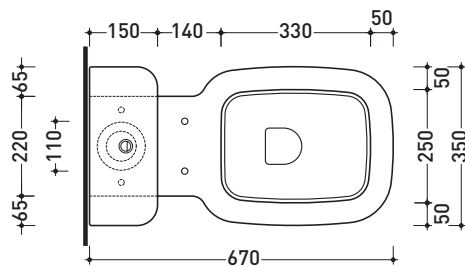

Technical accessories: Floor fixing kit (9003)
Double flushing system (9104)

Package dim. wc: 67 x 36 x 43,5 cm | Weight 27 kg | Pz. Pallet n° 18

Package dim. cistern: 35 x 15 x 51,5 cm | Weight 15,5 kg | Pz. Pallet n° 24

UNI EN 997

Dop-No997

vista zenitale / zenital view

sezione longitudinale / section

vista retro / back view

sizes in mm

Please consider a 2% tolerance on indicated measurements

CERAMIC: glossy finish

Package dim. cistern	35 x 15 x 51,5 cm	Weight 15,5 kg	Pz. Pallet n° 24
----------------------	-------------------	----------------	------------------

WHILE STOCKS LAST

UNI EN 997

Dop-No997

vista zenitale / zenital view

sezione longitudinale / section

vista retro / back view

sizes in mm

Please consider a 2% tolerance on indicated measurements

CERAMIC: glossy finish

matt finish

FOR THE COLORS MARKED
ASK FOR AVAILABILITY