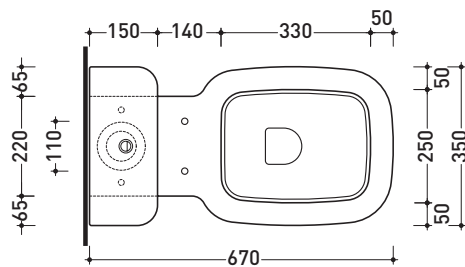

UNI EN 997

Dop-No997

vista zenitale / zenital view

sezione longitudinale / section

vista retro / back view

sizes in mm

Please consider a 2% tolerance on indicated measurements

CERAMIC: glossy finish

Technical accessories: Floor fixing kit (9003)
Double flushing system (9104)

Package dim. wc	67 x 36 x 43,5 cm	Weight 27 kg	Pz. Pallet n° 18
-----------------	-------------------	--------------	------------------

Package dim. cistern	35 x 15 x 51,5 cm	Weight 15,5 kg	Pz. Pallet n° 24
----------------------	-------------------	----------------	------------------

WHILE STOCKS LAST

UNI EN 997

Dop-No997

vista zenitale / zenital view

sezione longitudinale / section

vista retro / back view

sizes in mm

Please consider a 2% tolerance on indicated measurements

CERAMIC: glossy finish

matt finish

FOR THE COLORS MARKED
ASK FOR AVAILABILITY