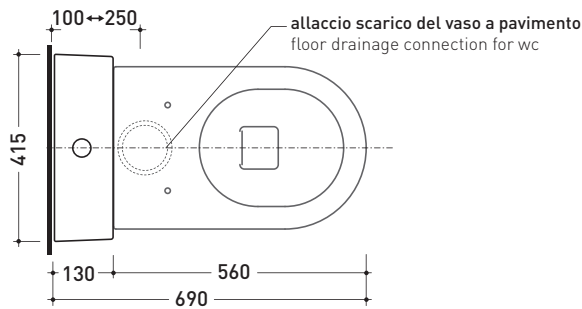

Package dim. **103 x 17,5 x 44 cm** | Weight **28,3 kg** | Pz. Pallet n° **12**

WALL TRAP (P)

pag. 1/2

vista zenitale / zenital view

sezione longitudinale / section

vista frontale parete / wall frontal view

may 2018

TR39 + Wc LINK btw (LK117)

Monoblock cistern with floor trap (OLI 3-6 lt flushing system art. BSGE and drainage connector for floor trap art. TR39/CON included)

Complements: **Back to wall wc Link** (LK117)
Back to wall wc Terra (TR117)
Back to wall wc Quick (QK117)

Package dim. **103 x 17,5 x 44 cm** | Weight **28,3 kg** | Pz. Pallet n° **12**

FLOOR TRAP (S)

vista zenitale / zenital view

sezione longitudinale / section

vista frontale parete / wall frontal view

vista frontale / frontal view