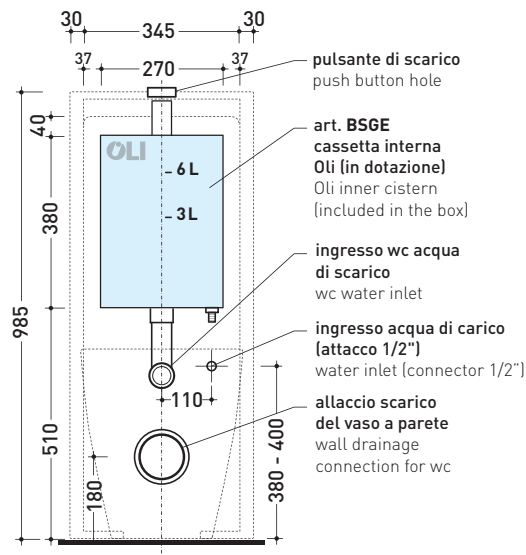

design **FLAMINIA DESIGN TEAM**

2005

TR39 + Wc LINK btw (LK117)

Monoblock cistern with wall trap (OLI 3-6 lt flushing system art. BSGE and drainage connector for floor trap art. TR39/CON included)

Complements: **Back to wall wc Link** (LK117)
Back to wall wc Terra (TR117)
Back to wall wc Quick (QK117)

Package dim. **103 x 17,5 x 44 cm** | Weight **28,3 kg** | Pz. Pallet n° **12**

WALL TRAP (P)

pag. 1/2

vista zenitale / zenital view

sezione longitudinale / section

vista frontale parete / wall frontal view

may 2018

TR39 + Wc LINK btw (LK117)

Monoblock cistern with floor trap (OLI 3-6 lt flushing system art. BSGE and drainage connector for floor trap art. TR39/CON included)

Complements: **Back to wall wc Link** (LK117)
Back to wall wc Terra (TR117)
Back to wall wc Quick (QK117)

Package dim. **103 x 17,5 x 44 cm** | Weight **28,3 kg** | Pz. Pallet n° **12**

FLOOR TRAP (S)

vista zenitale / zenital view

sezione longitudinale / section

vista frontale parete / wall frontal view

vista frontale / frontal view