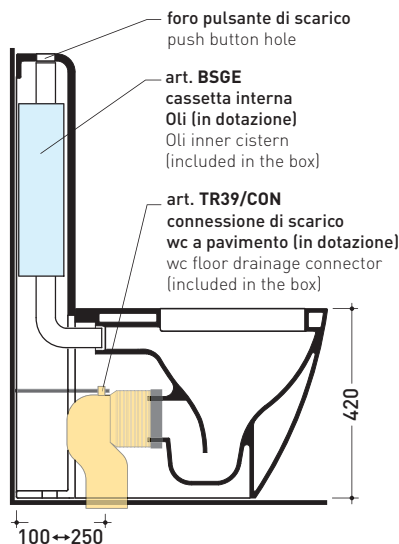

design **FLAMINIA DESIGN TEAM**

2005

TR39 + Wc LINK btw (LK117)

Monoblock cistern with wall trap (OLI 3-6 lt flushing system art. BSGE and drainage connector for floor trap art. TR39/CON included)

Complements: **Back to wall wc Link** (LK117)
Back to wall wc Terra (TR117)
Back to wall wc Quick (QK117)

Package dim. **103 x 17,5 x 44 cm** | Weight **28,3 kg** | Pz. Pallet n° **12**

WALL TRAP (P)

pag. 1/2

vista zenitale / zenital view

sezione longitudinale / section

vista frontale parete / wall frontal view

may 2018

TR39 + Wc LINK btw (LK117)

Monoblock cistern with floor trap (OLI 3-6 lt flushing system art. BSGE and drainage connector for floor trap art. TR39/CON included)

Complements: **Back to wall wc Link** (LK117)
Back to wall wc Terra (TR117)
Back to wall wc Quick (QK117)

Package dim. **103 x 17,5 x 44 cm** | Weight **28,3 kg** | Pz. Pallet n° **12**

FLOOR TRAP (S)

vista zenitale / zenital view

sezione longitudinale / section

vista frontale parete / wall frontal view

vista frontale / frontal view