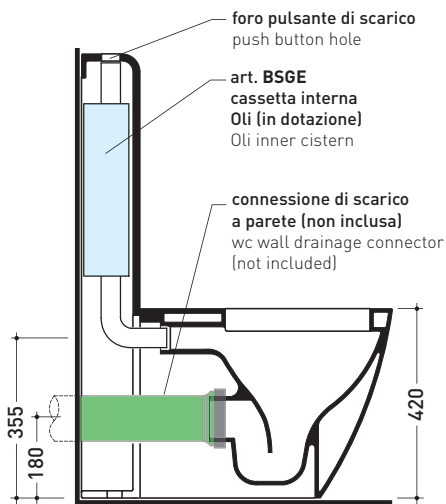

design **FLAMINIA DESIGN TEAM**

2005

TR39 + Wc LINK btw (LK117)

Monoblock cistern with wall trap (OLI 3-6 lt flushing system art. BSGE and drainage connector for floor trap art. TR39/CON included)

Complements: **Back to wall wc Link** (LK117)
Back to wall wc Terra (TR117)
Back to wall wc Quick (QK117)

Package dim. **103 x 17,5 x 44 cm** | Weight **28,3 kg** | Pz. Pallet n° **12**

WALL TRAP (P)

pag. 1/2

vista zenitale / zenital view

sezione longitudinale / section

vista frontale parete / wall frontal view

vista frontale / frontal view

sizes in mm

Please consider a 2% tolerance on indicated measurements

CERAMIC: glossy finish

matt finish

<http://www.ceramicaflaminia.it/en/products/303-niagara>

©ceramicaflaminiaspa - All rights reserved. Unauthorized copying, publication, reproduction as well as partial reproduction are prohibited

may 2018

TR39 + Wc LINK btw (LK117)

Monoblock cistern with floor trap (OLI 3-6 lt flushing system art. BSGE and drainage connector for floor trap art. TR39/CON included)

Complements: **Back to wall wc Link** (LK117)
Back to wall wc Terra (TR117)
Back to wall wc Quick (QK117)