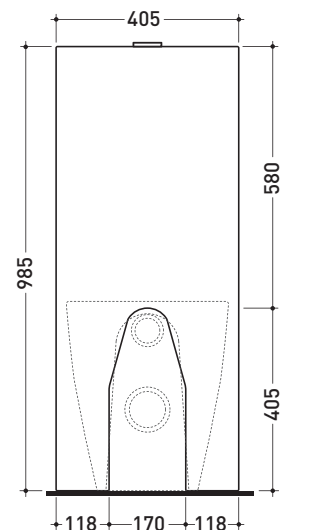

Package dim. **103 x 17,5 x 44 cm** | Weight **28,3 kg** | Pz. Pallet n° **12**

WALL TRAP (P)

pag. 1/2

vista zenitale / zenital view

sezione longitudinale / section

vista frontale parete / wall frontal view

vista frontale / frontal view

sizes in mm

Please consider a 2% tolerance on indicated measurements

CERAMIC: glossy finish

matt finish

<http://www.ceramicaflaminia.it/en/products/303-niagara>

©ceramicaflaminiaspa - All rights reserved. Unauthorized copying, publication, reproduction as well as partial reproduction are prohibited

Package dim. **103 x 17,5 x 44 cm** | Weight **28,3 kg** | Pz. Pallet n° **12**

FLOOR TRAP (S)

vista zenitale / zenital view

sezione longitudinale / section

vista frontale parete / wall frontal view

vista frontale / frontal view

sizes in mm

Please consider a 2% tolerance on indicated measurements

CERAMIC: glossy finish

matt finish