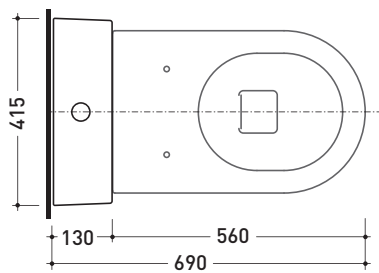

Package dim. **103 x 17,5 x 44 cm** | Weight **28,3 kg** | Pz. Pallet n° **12**

WALL TRAP (P)

pag. 1/2

vista zenitale / zenital view

sezione longitudinale / section

vista frontale parete / wall frontal view

vista frontale / frontal view

sizes in mm

Please consider a 2% tolerance on indicated measurements

CERAMIC: glossy finish

matt finish

<http://www.ceramicaflaminia.it/en/products/303-niagara>

©ceramicaflaminiaspa - All rights reserved. Unauthorized copying, publication, reproduction as well as partial reproduction are prohibited

Package dim. **103 x 17,5 x 44 cm** | Weight **28,3 kg** | Pz. Pallet n° **12**

FLOOR TRAP (S)

vista zenitale / zenital view

sezione longitudinale / section

vista frontale parete / wall frontal view

vista frontale / frontal view

sizes in mm

Please consider a 2% tolerance on indicated measurements

CERAMIC: glossy finish

matt finish