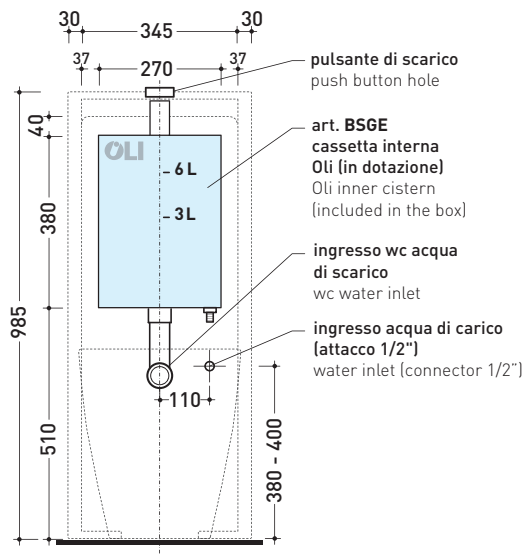

Package dim. **103 x 17,5 x 44 cm** | Weight **28,3 kg** | Pz. Pallet n° **12**

WALL TRAP (P)

pag. 1/2

vista zenitale / zenital view

sezione longitudinale / section

vista frontale parete / wall frontal view

may 2018

TR39 + Wc LINK btw (LK117)

Monoblock cistern with floor trap (OLI 3-6 lt flushing system art. BSGE and drainage connector for floor trap art. TR39/CON included)

Complements: **Back to wall wc Link** (LK117)
Back to wall wc Terra (TR117)
Back to wall wc Quick (QK117)

Package dim. **103 x 17,5 x 44 cm** | Weight **28,3 kg** | Pz. Pallet n° **12**

FLOOR TRAP (S)

vista zenitale / zenital view

sezione longitudinale / section

vista frontale parete / wall frontal view

vista frontale / frontal view

sizes in mm

Please consider a 2% tolerance on indicated measurements

CERAMIC: glossy finish

matt finish