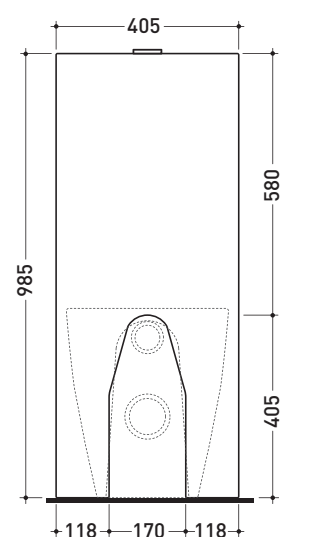

Package dim. **103 x 17,5 x 44 cm** | Weight **28,3 kg** | Pz. Pallet n° **12**

WALL TRAP (P)

pag. 1/2

vista zenitale / zenital view

sezione longitudinale / section

vista frontale parete / wall frontal view

vista frontale / frontal view

sizes in mm

Please consider a 2% tolerance on indicated measurements

CERAMIC: glossy finish

matt finish

<http://www.ceramicaflaminia.it/en/products/303-niagara>

©ceramicaflaminiaspa - All rights reserved. Unauthorized copying, publication, reproduction as well as partial reproduction are prohibited

Package dim. **103 x 17,5 x 44 cm** | Weight **28,3 kg** | Pz. Pallet n° **12**

FLOOR TRAP (S)

vista zenitale / zenital view

sezione longitudinale / section

vista frontale parete / wall frontal view

vista frontale / frontal view

sizes in mm

Please consider a 2% tolerance on indicated measurements

CERAMIC: glossy finish

matt finish