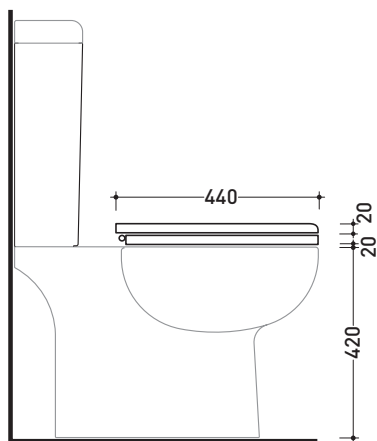

Technical accessories: **Universal fixing bracket for wall hung wc/bidet** (41/P)

Package dim. **52 x 36 x 36 cm** | Weight **18 kg** | Pz. Pallet n° **18**

UNI EN 997

Dop-No997

vista zenitale / zenital view

Package dim. **52 x 36 x 36 cm** | Weight **17 kg** | Pz. Pallet n° **18**

CE UNI EN 14528 - CL20 Dop-No14528

vista zenitale / zenital view

vista laterale / lateral view

sezione longitudinale / section

vista retro / back view

## SRCW01

Polyester seat & cover

Complements: **Sprint wall hung wc** (SR118)  
**Sprint monoblock wc** (SR116 - SR115)

Package dim. **51 x 40 x 6 cm** | Weight **4 kg** | Pz. Pallet n° -

CE

art. SR115 / SR116  
vista zenitale / zenital view

art. SR118  
vista zenitale / zenital view

art. SR115 / SR116  
vista laterale / lateral view

art. SR118  
vista laterale / lateral view

sizes in mm

**WOOD/POLYESTER:** glossy finish

white