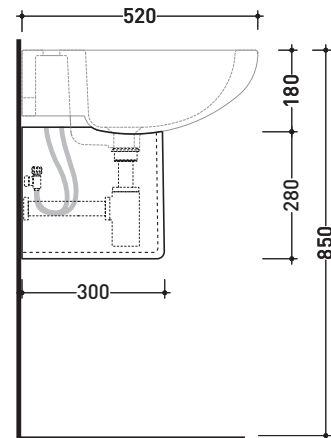

Technical accessories: **Universal fixing bracket for wall hung wc/bidet** (41/P)

Package dim. **52 x 36 x 36 cm** | Weight **18 kg** | Pz. Pallet n° **18**

UNI EN 997

Dop-No997

vista zenitale / zenital view

Package dim. **23 x 22 x 70,5 cm** | Weight **16,2 kg** | Pz. Pallet n° **20**

WHILE STOCKS LAST

CE

vista zenitale / zenital view

vista frontale / frontal view

vista laterale / lateral view

vista retro / back view

## SR50CS

Wall mounted ceramic pedestal suitable for 64 cm basin

Complements: **Sprint basins (SR64L)**  
**Line taps basin: ONE - NOKÉ - FOLD**  
**Line accessories: TWO - HOOP - NOKÉ - FOLD**

Technical accessories: **Chrome siphon (SIFL/CR) - Telescopic chrome siphon (SIFL066)**  
**Stop & Go drain (PLSG)**  
**CERAMIC Stop & Go drain (PLCE)**  
**Two piece set chrome tap filters (RF026)**  
**Fixing kit for wall (9002)**

Package dim. **33,5 x 29 x 32 cm** | Weight **16,2 kg** | Pz. Pallet n° **20**

CE

vista zenitale / zenital view

vista laterale / lateral view

vista frontale / frontal view

vista retro / back view

sizes in mm