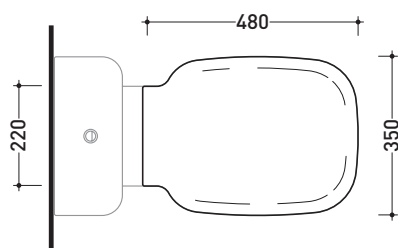

CE

art. SR115 / SR116
vista zenitale / zenital view