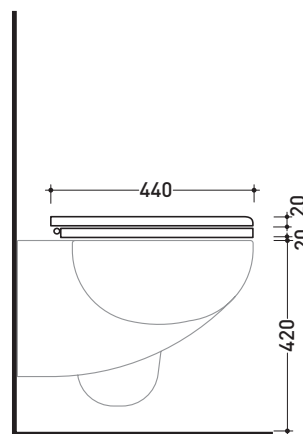

Package dim. **52 x 36 x 36 cm** | Weight **17 kg** | Pz. Pallet n° **18**

CE UNI EN 14528 - CL20 Dop-No14528

vista zenitale / zenital view

vista laterale / lateral view

sezione longitudinale / section

vista retro / back view

UNI EN 997

Dop-No997

WHILE STOCKS LAST

vista zenitale / zenital view

sezione longitudinale / section

vista retro / back view

sizes in mm

Please consider a 2% tolerance on indicated measurements

## SRCW01

Polyester seat & cover

Complements: **Sprint wall hung wc** (SR118)  
**Sprint monoblock wc** (SR116 - SR115)

Package dim. **51 x 40 x 6 cm** | Weight **4 kg** | Pz. Pallet n° -

CE

art. SR115 / SR116  
vista zenitale / zenital view

art. SR118  
vista zenitale / zenital view

art. SR115 / SR116  
vista laterale / lateral view

art. SR118  
vista laterale / lateral view

sizes in mm

**WOOD/POLYESTER:** glossy finish

white