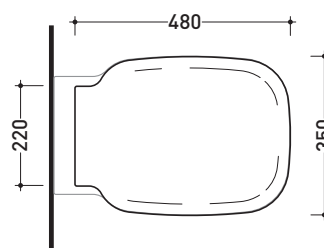

art. SR118
vista zenitale / zenital view