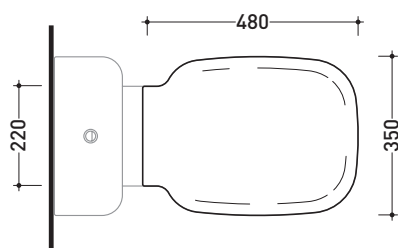

Technical accessories: **Universal fixing bracket for wall hung wc/bidet** (41/P)

Package dim. **52 x 36 x 36 cm** | Weight **18 kg** | Pz. Pallet n° **18**

UNI EN 997

Dop-No997

vista zenitale / zenital view

art. SR118  
vista zenitale / zenital view

art. SR115 / SR116  
vista laterale / lateral view

art. SR118  
vista laterale / lateral view

sizes in mm

**WOOD/POLYESTER:** glossy finish

white

## SRCW02

Thermosetting wrapping seat & cover

Complements: **Sprint wall hung wc** (SR118)  
**Sprint monoblock wc** (SR116 - SR115)

Package dim. **40 x 52 x 7 cm** | Weight **3 kg** | Pz. Pallet n° -

CE

art. SR115 / SR116  
vista zenitale / zenital view