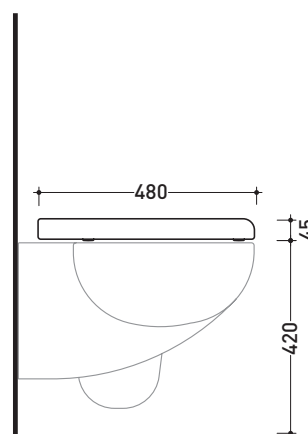

Package dim. **52 x 36 x 36 cm** | Weight **17 kg** | Pz. Pallet n° **18**

CE UNI EN 14528 - CL20 Dop-No14528

vista zenitale / zenital view

vista laterale / lateral view

sezione longitudinale / section

vista retro / back view

art. SR118  
vista zenitale / zenital view

art. SR115 / SR116  
vista laterale / lateral view

art. SR118  
vista laterale / lateral view

sizes in mm

**WOOD/POLYESTER:** glossy finish

white

## SRCW02

Thermosetting wrapping seat & cover

Complements: **Sprint wall hung wc** (SR118)  
**Sprint monoblock wc** (SR116 - SR115)

Package dim. **40 x 52 x 7 cm** | Weight **3 kg** | Pz. Pallet n° -

CE

art. SR115 / SR116  
vista zenitale / zenital view

art. SR118  
vista zenitale / zenital view

art. SR115 / SR116  
vista laterale / lateral view

art. SR118  
vista laterale / lateral view

sizes in mm

**THERMOSETTING:** glossy finish

white