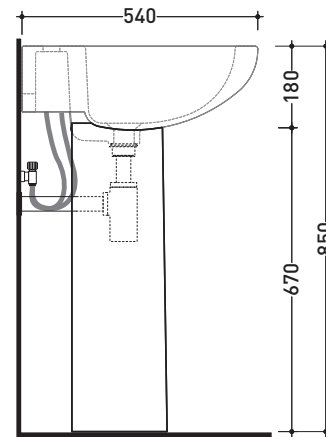

Package dim. **65,5 x 22 x 53,5 cm** | Weight **18,3 kg** | Pz. Pallet n° **20**

CE UNI EN 14688 - CL20 Dop-No14688

WHILE STOCKS LAST

vista zenitale / zenital view

vista frontale / frontal view

sezione longitudinale / section

## SR50C

Ceramic pedestal suitable for 64 cm basin

Complements: **Sprint basins (SR64L)**  
**Line taps basin: ONE - NOKÉ - FOLD**  
**Line accessories: TWO - HOOP - NOKÉ - FOLD**

Technical accessories: **Chrome siphon (SIFL/CR) - Telescopic chrome siphon (SIFL066)**  
**Stop & Go drain (PLSG)**  
**CERAMIC Stop & Go drain (PLCE)**  
**Two piece set chrome tap filters (RF026)**  
**Fixing kit for wall (9002)**

Package dim. **23 x 22 x 70,5 cm** | Weight **16,2 kg** | Pz. Pallet n° **20**

WHILE STOCKS LAST

CE

vista zenitale / zenital view

vista frontale / frontal view

vista laterale / lateral view

vista retro / back view

Package dim. **33,5 x 29 x 32 cm** | Weight **16,2 kg** | Pz. Pallet n° **20**

CE

vista zenitale / zenital view

vista laterale / lateral view

vista frontale / frontal view

vista retro / back view

sizes in mm