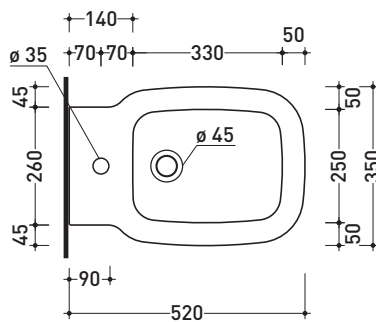

Technical accessories: **Universal fixing bracket for wall hung wc/bidet** (41/P)

Package dim. **52 x 36 x 36 cm** | Weight **18 kg** | Pz. Pallet n° **18**

UNI EN 997

Dop-No997

vista zenitale / zenital view

vista laterale / lateral view

sezione longitudinale / section

art. 9004  
 kit di fissaggio  
 Fischer (in dotazione)  
 Fischer fixing kit  
 (included in the box)

vista retro / back view

sizes in mm

Please consider a 2% tolerance on indicated measurements

Package dim. **52 x 36 x 36 cm** | Weight **17 kg** | Pz. Pallet n° **18**

CE UNI EN 14528 - CL20 Dop-No14528

vista zenitale / zenital view

vista laterale / lateral view

sezione longitudinale / section

vista retro / back view

sizes in mm

Please consider a 2% tolerance on indicated measurements

CERAMIC: glossy finish

matt finish