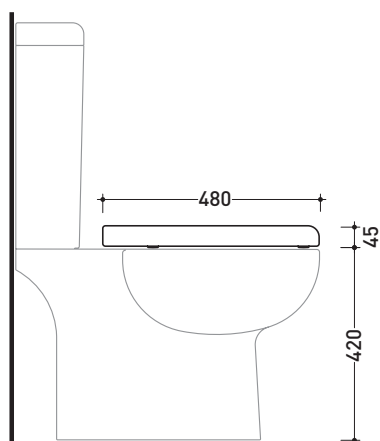

art. SR115 / SR116
vista laterale / lateral view