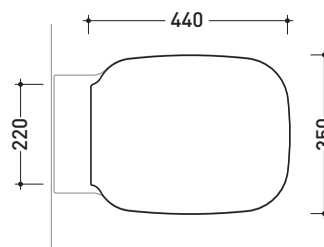

Technical accessories: **Universal fixing bracket for wall hung wc/bidet** (41/P)

Package dim. **52 x 36 x 36 cm** | Weight **18 kg** | Pz. Pallet n° **18**

UNI EN 997

Dop-No997

vista zenitale / zenital view

Package dim. **52 x 36 x 36 cm** | Weight **17 kg** | Pz. Pallet n° **18**

CE UNI EN 14528 - CL20 Dop-No14528

vista zenitale / zenital view

vista laterale / lateral view

sezione longitudinale / section

vista retro / back view

## SRCW01

Polyester seat & cover

Complements: **Sprint wall hung wc** (SR118)  
**Sprint monoblock wc** (SR116 - SR115)

Package dim. **51 x 40 x 6 cm** | Weight **4 kg** | Pz. Pallet n° -

CE

art. SR115 / SR116  
vista zenitale / zenital view

art. SR118  
vista zenitale / zenital view

art. SR115 / SR116  
vista laterale / lateral view

art. SR118  
vista laterale / lateral view

sizes in mm

**WOOD/POLYESTER:** glossy finish

white