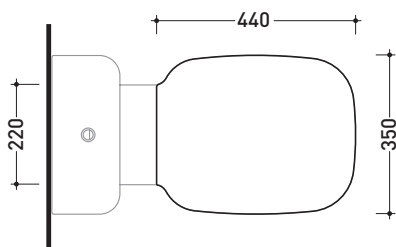

Technical accessories: **Universal fixing bracket for wall hung wc/bidet** (41/P)

Package dim. **52 x 36 x 36 cm** | Weight **18 kg** | Pz. Pallet n° **18**

UNI EN 997

Dop-No997

vista zenitale / zenital view

Package dim. **52 x 36 x 36 cm** | Weight **17 kg** | Pz. Pallet n° **18**

CE UNI EN 14528 - CL20 Dop-No14528

vista zenitale / zenital view

vista laterale / lateral view

sezione longitudinale / section

vista retro / back view

## SRCW01

Polyester seat & cover

Complements: **Sprint wall hung wc** (SR118)  
**Sprint monoblock wc** (SR116 - SR115)

Package dim. **51 x 40 x 6 cm** | Weight **4 kg** | Pz. Pallet n° -

CE

art. SR115 / SR116  
vista zenitale / zenital view

art. SR118  
vista zenitale / zenital view

art. SR115 / SR116  
vista laterale / lateral view

art. SR118  
vista laterale / lateral view

sizes in mm

**WOOD/POLYESTER:** glossy finish

white