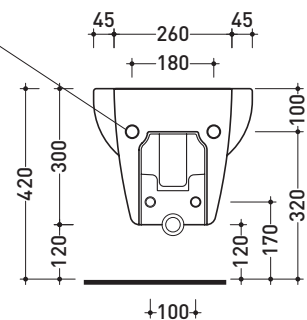

Technical accessories: **Universal fixing bracket for wall hung wc/bidet** (41/P)

Package dim. **52 x 36 x 36 cm** | Weight **18 kg** | Pz. Pallet n° **18**

UNI EN 997

Dop-No997

vista zenitale / zenital view

Package dim. **52 x 36 x 36 cm** | Weight **17 kg** | Pz. Pallet n° **18**

CE UNI EN 14528 - CL20 Dop-No14528

vista zenitale / zenital view

vista laterale / lateral view

sezione longitudinale / section

vista retro / back view

sizes in mm

Please consider a 2% tolerance on indicated measurements

CERAMIC: glossy finish

matt finish