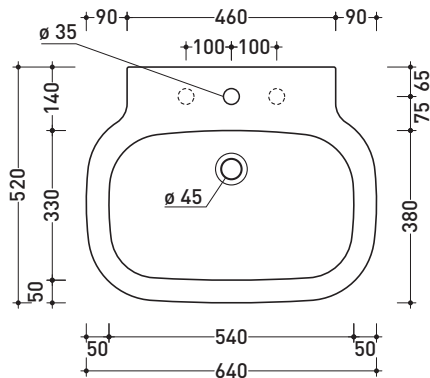

Technical accessories: **Universal fixing bracket for wall hung wc/bidet** (41/P)

Package dim. **52 x 36 x 36 cm** | Weight **18 kg** | Pz. Pallet n° **18**

UNI EN 997

Dop-No997

vista zenitale / zenital view

Package dim. **52 x 36 x 36 cm** | Weight **17 kg** | Pz. Pallet n° **18**

CE UNI EN 14528 - CL20 Dop-No14528

vista zenitale / zenital view

vista laterale / lateral view

sezione longitudinale / section

vista retro / back view

## SR64L Sprint 64

Basin 64 cm wall hung or suitable for pedestal

•WITH OVERFLOW •ARRANGED FOR THREE HOLES TAP

Complements: **Sprint ceramic pedestal (SR50S)**  
**Sprint wall-mounted ceramic pedestal (SR50CS)**  
**Line taps basin: ONE - NOKÉ - FOLD**  
**Line accessories: TWO - HOOP - NOKÉ - FOLD**

Package dim. **65,5 x 22 x 53,5 cm** | Weight **18,3 kg** | Pz. Pallet n° **20**

CE UNI EN 14688 - CL20 Dop-No14688

WHILE STOCKS LAST

vista zenitale / zenital view

vista frontale / frontal view

sezione longitudinale / section