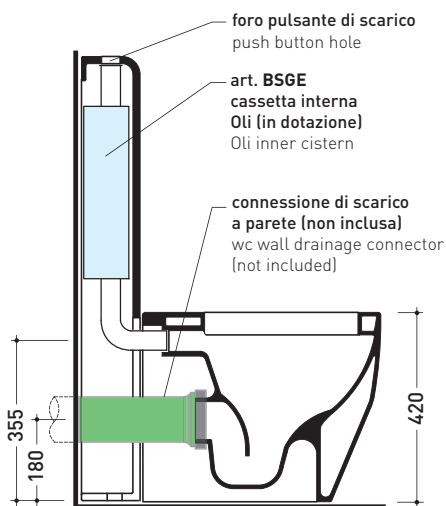

design **FLAMINIA DESIGN TEAM**

2005

TR39 + Wc TERRA btw (TR117)

Monoblock cistern with wall trap (OLI 3-6 lt flushing system art. BSGE and drainage connector for floor trap art. TR39/CON included)

Complements: **Back to wall wc Link** (LK117)
Back to wall wc Terra (TR117)
Back to wall wc Quick (QK117)

Package dim. 103 x 17,5 x 44 cm | Weight 28,3 kg | Pz. Pallet n° 12

WALL TRAP (P)

pag. 1/2

vista zenitale / zenital view

sezione longitudinale / section

vista frontale parete / wall frontal view

vista frontale / frontal view

sizes in mm

Please consider a 2% tolerance on indicated measurements

CERAMIC: glossy finish

matt finish

<http://www.ceramicaflaminia.it/en/products/303-niagara>

©ceramicaflaminiaspa - All rights reserved. Unauthorized copying, publication, reproduction as well as partial reproduction are prohibited

may 2018

TR39 + Wc TERRA btw (TR117)

Monoblock cistern with floor trap (OLI 3-6 lt flushing system art. BSGE and drainage connector for floor trap art. TR39/CON included)

Complements: **Back to wall wc Link** (LK117)
Back to wall wc Terra (TR117)
Back to wall wc Quick (QK117)