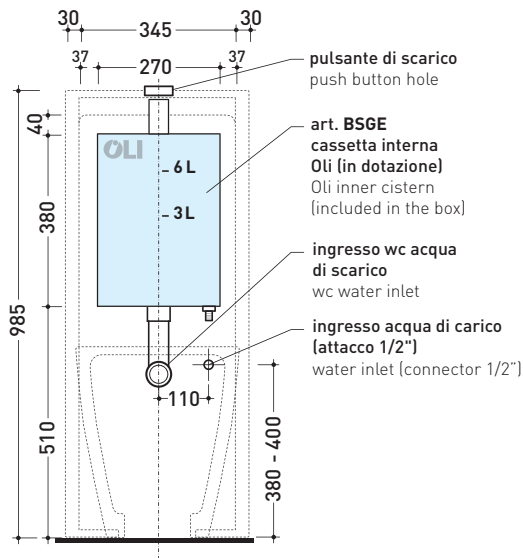

Package dim. 103 x 17,5 x 44 cm | Weight 28,3 kg | Pz. Pallet n° 12

WALL TRAP (P)

vista zenitale / zenital view

sezione longitudinale / section

vista frontale parete / wall frontal view

vista frontale / frontal view

sizes in mm

Please consider a 2% tolerance on indicated measurements

CERAMIC: glossy finish

white

TR39 + Wc TERRA btw (TR117)

Monoblock cistern with wall trap (OLI 3-6 lt flushing system art. BSGE and drainage connector for floor trap art. TR39/CON included)

Complements: Back to wall wc Link (LK117)
Back to wall wc Terra (TR117)
Back to wall wc Quick (QK117)

Package dim. 103 x 17,5 x 44 cm | Weight 28,3 kg | Pz. Pallet n° 12

FLOOR TRAP (S)

vista zenitale / zenital view

sezione longitudinale / section

vista frontale parete / wall frontal view

vista frontale / frontal view

sizes in mm

Please consider a 2% tolerance on indicated measurements

CERAMIC: glossy finish

white