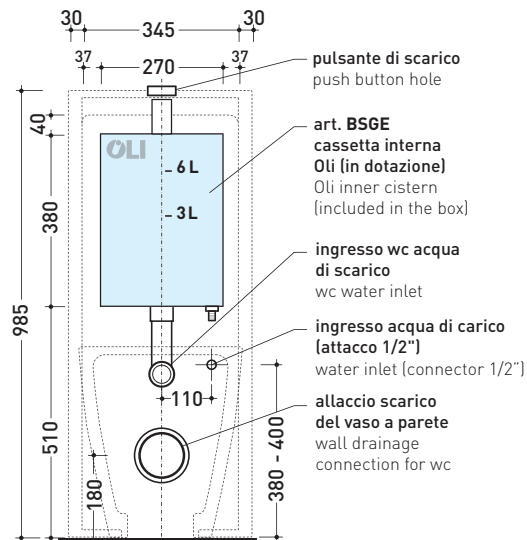

Package dim. 103 x 17,5 x 44 cm | Weight 28,3 kg | Pz. Pallet n° 12

WALL TRAP (P)

pag. 1/2

vista zenitale / zenital view

sezione longitudinale / section

vista frontale parete / wall frontal view

vista frontale / frontal view

sizes in mm

Please consider a 2% tolerance on indicated measurements

CERAMIC: glossy finish

matt finish

<http://www.ceramicaflaminia.it/en/products/303-niagara>

©ceramicaflaminiaspa - All rights reserved. Unauthorized copying, publication, reproduction as well as partial reproduction are prohibited

may 2018

TR39 + Wc TERRA btw (TR117)

Monoblock cistern with floor trap (OLI 3-6 lt flushing system art. BSGE and drainage connector for floor trap art. TR39/CON included)

Complements: **Back to wall wc Link** (LK117)
Back to wall wc Terra (TR117)
Back to wall wc Quick (QK117)

Package dim. **103 x 17,5 x 44 cm** | Weight **28,3 kg** | Pz. Pallet n° **12**

FLOOR TRAP (S)

vista zenitale / zenital view

sezione longitudinale / section

vista frontale parete / wall frontal view

vista frontale / frontal view