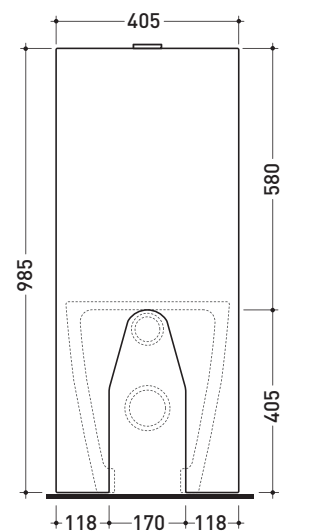

Package dim. 103 x 17,5 x 44 cm | Weight 28,3 kg | Pz. Pallet n° 12

WALL TRAP (P)

pag. 1/2

vista zenitale / zenital view

sezione longitudinale / section

vista frontale parete / wall frontal view

vista frontale / frontal view

sizes in mm

Please consider a 2% tolerance on indicated measurements

CERAMIC: glossy finish

matt finish

<http://www.ceramicaflaminia.it/en/products/303-niagara>

©ceramicaflaminiaspa - All rights reserved. Unauthorized copying, publication, reproduction as well as partial reproduction are prohibited

Package dim. **103 x 17,5 x 44 cm** | Weight **28,3 kg** | Pz. Pallet n° **12**

FLOOR TRAP (S)

vista zenitale / zenital view

sezione longitudinale / section

vista frontale parete / wall frontal view

vista frontale / frontal view

sizes in mm

Please consider a 2% tolerance on indicated measurements

CERAMIC: glossy finish

matt finish