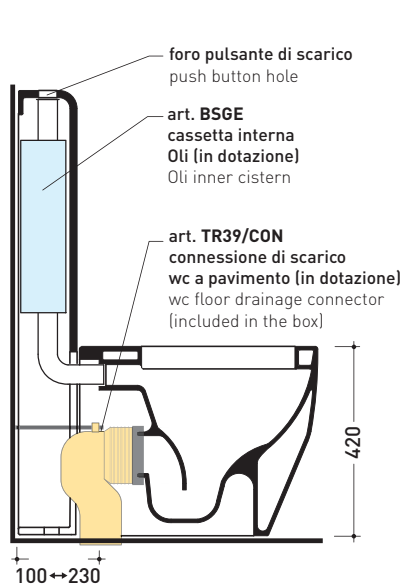

design **FLAMINIA DESIGN TEAM**

2005

TR39 + Wc TERRA btw (TR117)

Monoblock cistern with wall trap (OLI 3-6 lt flushing system art. BSGE and drainage connector for floor trap art. TR39/CON included)

Complements: **Back to wall wc Link** (LK117)
Back to wall wc Terra (TR117)
Back to wall wc Quick (QK117)

Package dim. 103 x 17,5 x 44 cm | Weight 28,3 kg | Pz. Pallet n° 12

WALL TRAP (P)

pag. 1/2

vista zenitale / zenital view

sezione longitudinale / section

vista frontale parete / wall frontal view

vista frontale / frontal view

may 2018

TR39 + Wc TERRA btw (TR117)

Monoblock cistern with floor trap (OLI 3-6 lt flushing system art. BSGE and drainage connector for floor trap art. TR39/CON included)

Complements: **Back to wall wc Link** (LK117)
Back to wall wc Terra (TR117)
Back to wall wc Quick (QK117)

Package dim. **103 x 17,5 x 44 cm** | Weight **28,3 kg** | Pz. Pallet n° **12**

FLOOR TRAP (S)

vista zenitale / zenital view

sezione longitudinale / section

vista frontale parete / wall frontal view

vista frontale / frontal view