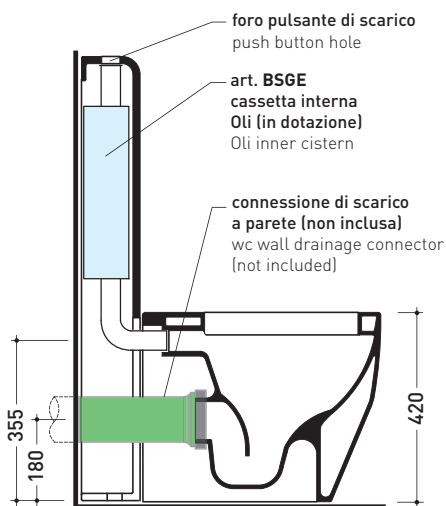

TR39 + Wc TERRA btw (TR117)

Monoblock cistern with wall trap (OLI 3-6 lt flushing system art. BSGE and drainage connector for floor trap art. TR39/CON included)

Complements: Back to wall wc Link (LK117)
Back to wall wc Terra (TR117)
Back to wall wc Quick (QK117)

Package dim. 103 x 17,5 x 44 cm | Weight 28,3 kg | Pz. Pallet n° 12

WALL TRAP (P)

vista zenitale / zenital view

sezione longitudinale / section

vista frontale parete / wall frontal view

vista frontale / frontal view

sizes in mm

Please consider a 2% tolerance on indicated measurements

CERAMIC: glossy finish

white

TR39 + Wc TERRA btw (TR117)

Monoblock cistern with wall trap (OLI 3-6 lt flushing system art. BSGE and drainage connector for floor trap art. TR39/CON included)

Complements: Back to wall wc Link (LK117)
Back to wall wc Terra (TR117)
Back to wall wc Quick (QK117)

Package dim. 103 x 17,5 x 44 cm | Weight 28,3 kg | Pz. Pallet n° 12

FLOOR TRAP (S)

vista zenitale / zenital view