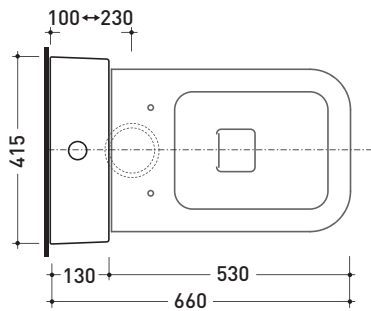

Package dim. 103 x 17,5 x 44 cm | Weight 28,3 kg | Pz. Pallet n° 12

WALL TRAP (P)

pag. 1/2

vista zenitale / zenital view

sezione longitudinale / section

vista frontale parete / wall frontal view

vista frontale / frontal view

may 2018

TR39 + Wc TERRA btw (TR117)

Monoblock cistern with floor trap (OLI 3-6 lt flushing system art. BSGE and drainage connector for floor trap art. TR39/CON included)

Complements: **Back to wall wc Link** (LK117)
Back to wall wc Terra (TR117)
Back to wall wc Quick (QK117)

Package dim. **103 x 17,5 x 44 cm** | Weight **28,3 kg** | Pz. Pallet n° **12**

FLOOR TRAP (S)

vista zenitale / zenital view

sezione longitudinale / section

vista frontale parete / wall frontal view

vista frontale / frontal view

sizes in mm

Please consider a 2% tolerance on indicated measurements

CERAMIC: glossy finish

matt finish