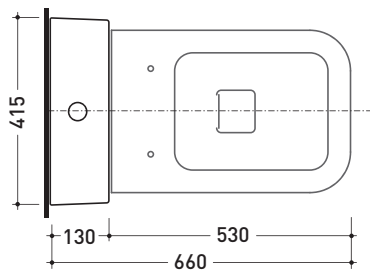

Package dim. 103 x 17,5 x 44 cm | Weight 28,3 kg | Pz. Pallet n° 12

WALL TRAP (P)

pag. 1/2

vista zenitale / zenital view

sezione longitudinale / section

vista frontale parete / wall frontal view

vista frontale / frontal view

sizes in mm

Please consider a 2% tolerance on indicated measurements

CERAMIC: glossy finish

matt finish

<http://www.ceramicaflaminia.it/en/products/303-niagara>

©ceramicaflaminiaspa - All rights reserved. Unauthorized copying, publication, reproduction as well as partial reproduction are prohibited

Package dim. **103 x 17,5 x 44 cm** | Weight **28,3 kg** | Pz. Pallet n° **12**

FLOOR TRAP (S)

vista zenitale / zenital view

sezione longitudinale / section

vista frontale parete / wall frontal view

vista frontale / frontal view

sizes in mm

Please consider a 2% tolerance on indicated measurements

CERAMIC: glossy finish

matt finish