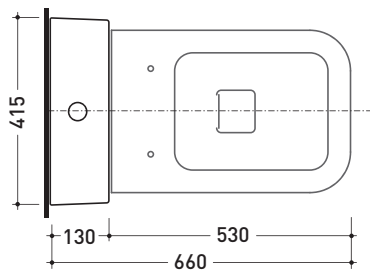

Package dim. 103 x 17,5 x 44 cm | Weight 28,3 kg | Pz. Pallet n° 12

WALL TRAP (P)

vista zenitale / zenital view

sezione longitudinale / section

vista frontale parete / wall frontal view

vista frontale / frontal view

sizes in mm

Please consider a 2% tolerance on indicated measurements

CERAMIC: glossy finish

white

TR39 + Wc TERRA btw (TR117)

Monoblock cistern with wall trap (OLI 3-6 lt flushing system art. BSGE and drainage connector for floor trap art. TR39/CON included)

Complements: Back to wall wc Link (LK117)
Back to wall wc Terra (TR117)
Back to wall wc Quick (QK117)

Package dim. 103 x 17,5 x 44 cm | Weight 28,3 kg | Pz. Pallet n° 12

FLOOR TRAP (S)

vista zenitale / zenital view

sezione longitudinale / section

vista frontale parete / wall frontal view

vista frontale / frontal view

sizes in mm

Please consider a 2% tolerance on indicated measurements

CERAMIC: glossy finish

white