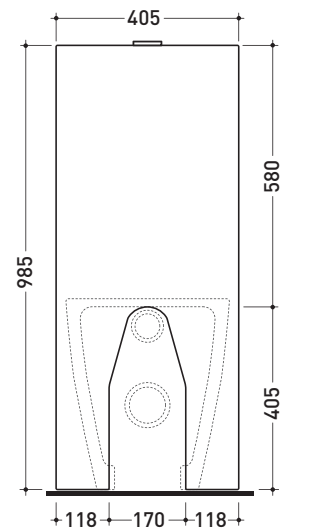

Package dim. 103 x 17,5 x 44 cm | Weight 28,3 kg | Pz. Pallet n° 12

WALL TRAP (P)

vista zenitale / zenital view

sezione longitudinale / section

vista frontale parete / wall frontal view

vista frontale / frontal view

sizes in mm

Please consider a 2% tolerance on indicated measurements

CERAMIC: glossy finish

white

TR39 + Wc TERRA btw (TR117)

Monoblock cistern with wall trap (OLI 3-6 lt flushing system art. BSGE and drainage connector for floor trap art. TR39/CON included)

Complements: Back to wall wc Link (LK117)
Back to wall wc Terra (TR117)
Back to wall wc Quick (QK117)

Package dim. 103 x 17,5 x 44 cm | Weight 28,3 kg | Pz. Pallet n° 12

FLOOR TRAP (S)

vista zenitale / zenital view

sezione longitudinale / section

vista frontale parete / wall frontal view

vista frontale / frontal view

sizes in mm

Please consider a 2% tolerance on indicated measurements

CERAMIC: glossy finish

white