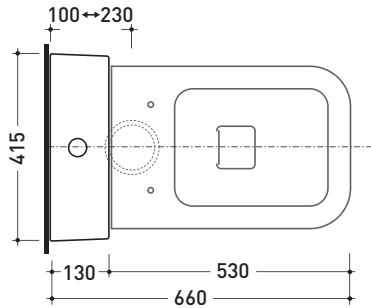

Package dim. 103 x 17,5 x 44 cm | Weight 28,3 kg | Pz. Pallet n° 12

WALL TRAP (P)

vista zenitale / zenital view

sezione longitudinale / section

vista frontale parete / wall frontal view

vista frontale / frontal view

sizes in mm

Please consider a 2% tolerance on indicated measurements

CERAMIC: glossy finish

white

TR39 + Wc TERRA btw (TR117)

Monoblock cistern with wall trap (OLI 3-6 lt flushing system art. BSGE and drainage connector for floor trap art. TR39/CON included)

Complements: Back to wall wc Link (LK117)
Back to wall wc Terra (TR117)
Back to wall wc Quick (QK117)

Package dim. 103 x 17,5 x 44 cm | Weight 28,3 kg | Pz. Pallet n° 12

FLOOR TRAP (S)

vista zenitale / zenital view

sezione longitudinale / section

vista frontale parete / wall frontal view

vista frontale / frontal view

sizes in mm

Please consider a 2% tolerance on indicated measurements

CERAMIC: glossy finish

white