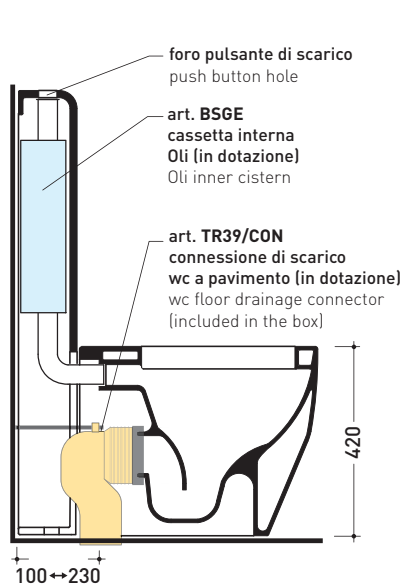

TR39 + Wc TERRA btw (TR117)

Monoblock cistern with wall trap (OLI 3-6 lt flushing system art. BSGE and drainage connector for floor trap art. TR39/CON included)

Complements: Back to wall wc Link (LK117)
Back to wall wc Terra (TR117)
Back to wall wc Quick (QK117)

sizes in mm

Please consider a 2% tolerance on indicated measurements

CERAMIC: glossy finish

white

TR39 + Wc TERRA btw (TR117)

Monoblock cistern with wall trap (OLI 3-6 lt flushing system art. BSGE and drainage connector for floor trap art. TR39/CON included)

Complements: Back to wall wc Link (LK117)
Back to wall wc Terra (TR117)
Back to wall wc Quick (QK117)

Package dim. 103 x 17,5 x 44 cm | Weight 28,3 kg | Pz. Pallet n° 12

FLOOR TRAP (S)

vista zenitale / zenital view

sezione longitudinale / section

vista frontale parete / wall frontal view

vista frontale / frontal view

sizes in mm

Please consider a 2% tolerance on indicated measurements

CERAMIC: glossy finish

white