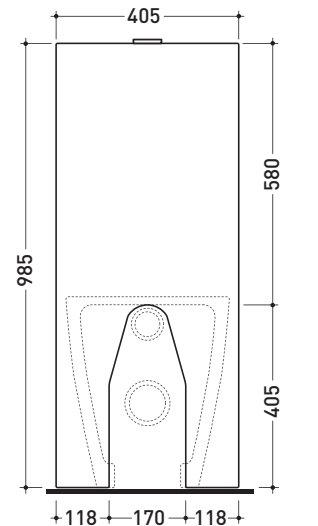

Package dim. 103 x 17,5 x 44 cm | Weight 28,3 kg | Pz. Pallet n° 12

WALL TRAP (P)

pag. 1/2

vista zenitale / zenital view

sezione longitudinale / section

vista frontale parete / wall frontal view

vista frontale / frontal view

sizes in mm

Please consider a 2% tolerance on indicated measurements

CERAMIC: glossy finish

matt finish

<http://www.ceramicaflaminia.it/en/products/303-niagara>

©ceramicaflaminiaspa - All rights reserved. Unauthorized copying, publication, reproduction as well as partial reproduction are prohibited

Package dim. **103 x 17,5 x 44 cm** | Weight **28,3 kg** | Pz. Pallet n° **12**

FLOOR TRAP (S)

vista zenitale / zenital view

sezione longitudinale / section

vista frontale parete / wall frontal view

vista frontale / frontal view

sizes in mm

Please consider a 2% tolerance on indicated measurements

CERAMIC: glossy finish

matt finish