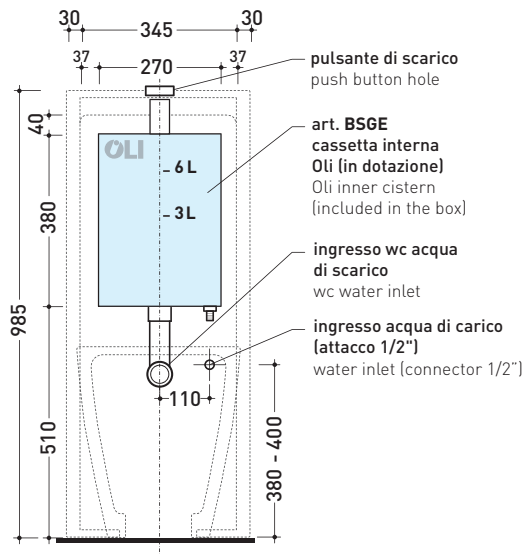

Package dim. 103 x 17,5 x 44 cm | Weight 28,3 kg | Pz. Pallet n° 12

WALL TRAP (P)

pag. 1/2

vista zenitale / zenital view

sezione longitudinale / section

vista frontale parete / wall frontal view

vista frontale / frontal view

may 2018

TR39 + Wc TERRA btw (TR117)

Monoblock cistern with floor trap (OLI 3-6 lt flushing system art. BSGE and drainage connector for floor trap art. TR39/CON included)

Complements: **Back to wall wc Link** (LK117)
Back to wall wc Terra (TR117)
Back to wall wc Quick (QK117)

Package dim. **103 x 17,5 x 44 cm** | Weight **28,3 kg** | Pz. Pallet n° **12**

FLOOR TRAP (S)

vista zenitale / zenital view

sezione longitudinale / section

vista frontale parete / wall frontal view

vista frontale / frontal view

sizes in mm

Please consider a 2% tolerance on indicated measurements

CERAMIC: glossy finish

matt finish