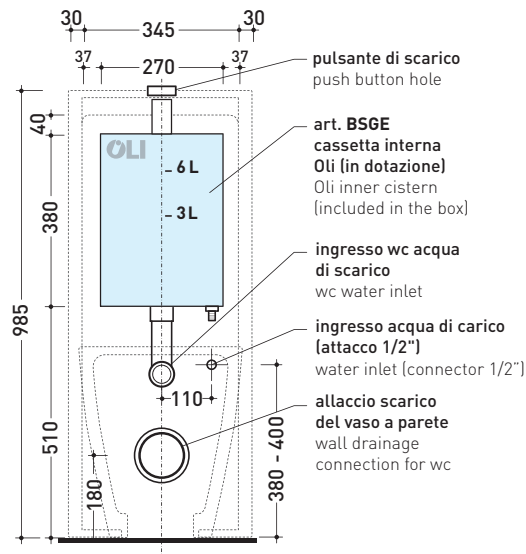

Package dim. 103 x 17,5 x 44 cm | Weight 28,3 kg | Pz. Pallet n° 12

WALL TRAP (P)

vista zenitale / zenital view

sezione longitudinale / section

vista frontale parete / wall frontal view

vista frontale / frontal view

sizes in mm

Please consider a 2% tolerance on indicated measurements

CERAMIC: glossy finish

white

TR39 + Wc TERRA btw (TR117)

Monoblock cistern with wall trap (OLI 3-6 lt flushing system art. BSGE and drainage connector for floor trap art. TR39/CON included)

Complements: Back to wall wc Link (LK117)
Back to wall wc Terra (TR117)
Back to wall wc Quick (QK117)

Package dim. 103 x 17,5 x 44 cm | Weight 28,3 kg | Pz. Pallet n° 12

FLOOR TRAP (S)

vista zenitale / zenital view

sezione longitudinale / section

vista frontale parete / wall frontal view

vista frontale / frontal view

sizes in mm

Please consider a 2% tolerance on indicated measurements

CERAMIC: glossy finish

white