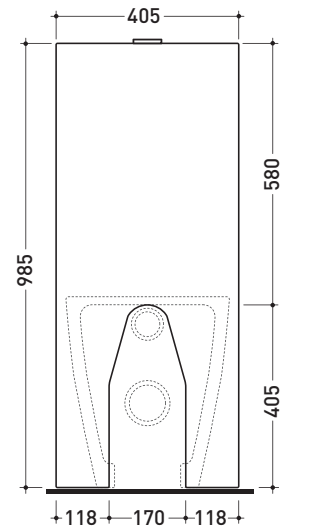

Package dim. 103 x 17,5 x 44 cm | Weight 28,3 kg | Pz. Pallet n° 12

WALL TRAP (P)

vista zenitale / zenital view

sezione longitudinale / section

vista frontale parete / wall frontal view

vista frontale / frontal view

sizes in mm

Please consider a 2% tolerance on indicated measurements

CERAMIC: glossy finish

white

TR39 + Wc TERRA btw (TR117)

Monoblock cistern with wall trap (OLI 3-6 lt flushing system art. BSGE and drainage connector for floor trap art. TR39/CON included)

Complements: Back to wall wc Link (LK117)
Back to wall wc Terra (TR117)
Back to wall wc Quick (QK117)

Package dim. 103 x 17,5 x 44 cm | Weight 28,3 kg | Pz. Pallet n° 12

FLOOR TRAP (S)

vista zenitale / zenital view

sezione longitudinale / section

vista frontale parete / wall frontal view

vista frontale / frontal view

sizes in mm

Please consider a 2% tolerance on indicated measurements

CERAMIC: glossy finish

white