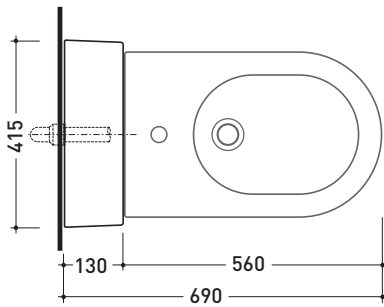

design **FLAMINIA DESIGN TEAM**

2005

TR40 + bidet LINK btw (LK217)

Bidet panel with shelf
(wall fixing kit included)

Complements: **Link bidet back to wall (LK217)**
Terra bidet back to wall (TR217)
Quick bidet back to wall (QK217)

Technical accessories: **Short chrome siphon for bidet (SIFB/CR)**
Stop & Go drain (PLSG)
CERAMIC Stop & Go drain (PLCE)
Two piece set chrome tap filters (RF026)

Package dim. **103 x 17,5 x 44 cm** | Weight **29 kg** | Pz. Pallet n° **12**

CE

vista zenitale / zenital view

sezione longitudinale / section

vista frontale parete / wall frontal view

vista frontale / frontal view

sizes in mm

Please consider a 2% tolerance on indicated measurements

CERAMIC: glossy finish