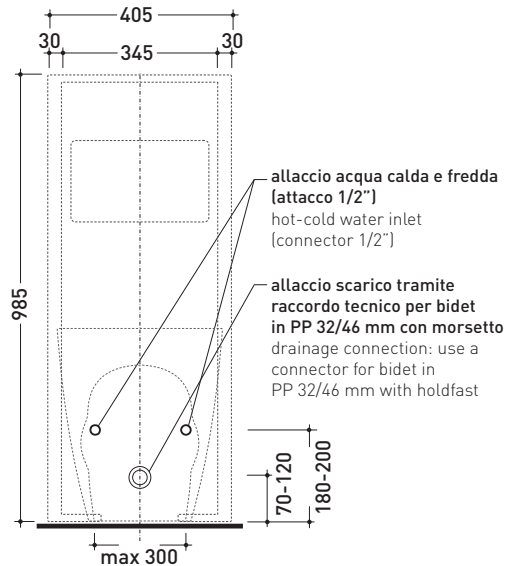

design **FLAMINIA DESIGN TEAM**

2005

TR40 + bidet LINK btw (LK217)

Bidet panel with shelf
(wall fixing kit included)

Complements: **Link bidet back to wall (LK217)**
Terra bidet back to wall (TR217)
Quick bidet back to wall (QK217)

Technical accessories: **Short chrome siphon for bidet (SIFB/CR)**
Stop & Go drain (PLSG)
CERAMIC Stop & Go drain (PLCE)
Two piece set chrome tap filters (RF026)

Package dim. **103 x 17,5 x 44 cm** | Weight **29 kg** | Pz. Pallet n° **12**

CE

vista zenitale / zenital view

sezione longitudinale / section

vista frontale parete / wall frontal view

vista frontale / frontal view

sizes in mm

Please consider a 2% tolerance on indicated measurements

CERAMIC: glossy finish