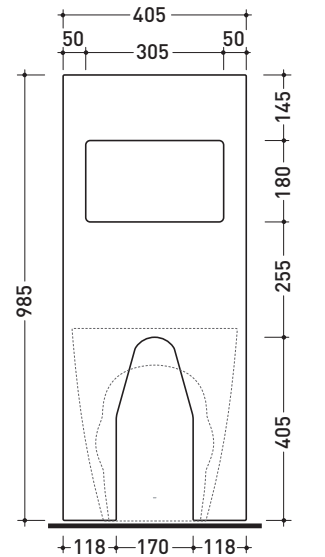

Technical accessories: **Short chrome siphon for bidet (SIFB/CR)**
Stop & Go drain (PLSG)
CERAMIC Stop & Go drain (PLCE)
Two piece set chrome tap filters (RF026)

Package dim. **103 x 17,5 x 44 cm** | Weight **29 kg** | Pz. Pallet n° **12**

CE

vista zenitale / zenital view

sezione longitudinale / section

vista frontale parete / wall frontal view

vista frontale / frontal view

sizes in mm

Please consider a 2% tolerance on indicated measurements

CERAMIC: glossy finish