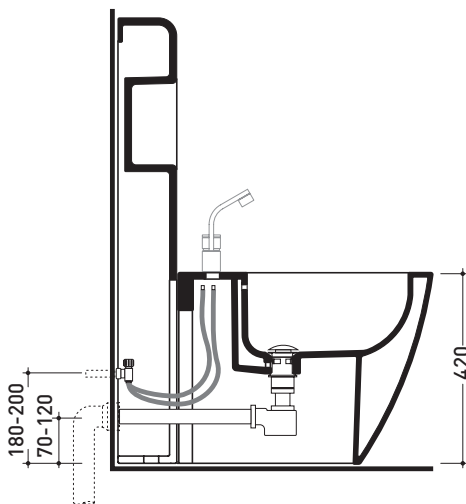

design **FLAMINIA DESIGN TEAM**

2005

TR40 + bidet LINK btw (LK217)

Bidet panel with shelf
(wall fixing kit included)

Complements: **Link bidet back to wall (LK217)**
Terra bidet back to wall (TR217)
Quick bidet back to wall (QK217)

Technical accessories: **Short chrome siphon for bidet (SIFB/CR)**
Stop & Go drain (PLSG)
CERAMIC Stop & Go drain (PLCE)
Two piece set chrome tap filters (RF026)

Package dim. **103 x 17,5 x 44 cm** | Weight **29 kg** | Pz. Pallet n° **12**

CE

vista zenitale / zenital view

sezione longitudinale / section

vista frontale parete / wall frontal view

vista frontale / frontal view

sizes in mm

Please consider a 2% tolerance on indicated measurements

CERAMIC: glossy finish