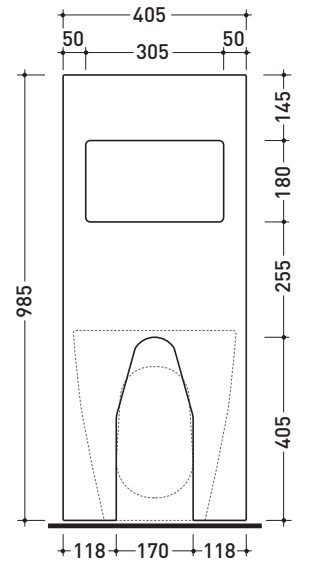

Technical accessories: **Short chrome siphon for bidet (SIFB/CR)**  
**Stop & Go drain (PLSG)**  
**CERAMIC Stop & Go drain (PLCE)**  
**Two piece set chrome tap filters (RF026)**

Package dim. 103 x 17,5 x 44 cm | Weight 29 kg | Pz. Pallet n° 12

vista zenitale / zenital view

sezione longitudinale / section

vista frontale parete / wall frontal view

vista frontale / frontal view

sizes in mm

Please consider a 2% tolerance on indicated measurements

CERAMIC: glossy finish