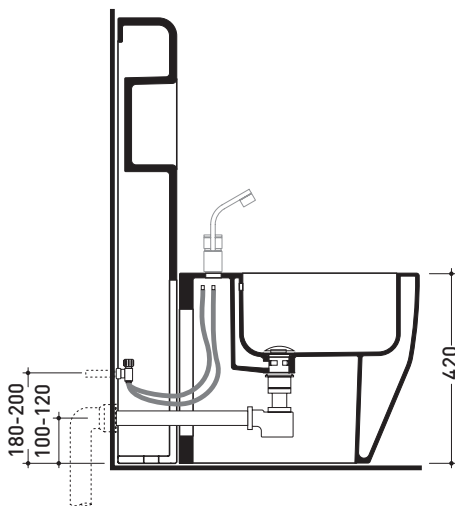

## TR40 + bidet TERRA btw (TR217)

**Bidet panel with shelf**  
(wall fixing kit included)

Complements: **Link bidet back to wall (LK217)**  
**App bidet back to wall (AP217)**  
**Quick bidet back to wall (QK217)**

Technical accessories: **Short chrome siphon for bidet (SIFB/CR)**  
**Stop & Go drain (PLSG)**  
**CERAMIC Stop & Go drain (PLCE)**  
**Two piece set chrome tap filters (RF026)**

Package dim. 103 x 17,5 x 44 cm | Weight 29 kg | Pz. Pallet n° 12

vista zenitale / zenital view

sezione longitudinale / section

vista frontale parete / wall frontal view

vista frontale / frontal view

sizes in mm

Please consider a 2% tolerance on indicated measurements

CERAMIC: glossy finish

white