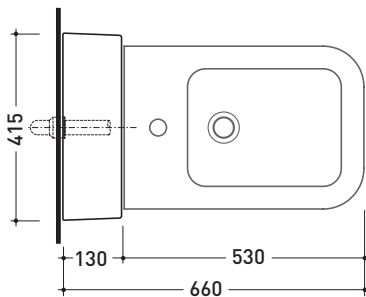

## TR40 + bidet TERRA btw (TR217)

**Bidet panel with shelf**  
(wall fixing kit included)

Complements: **Link bidet back to wall (LK217)**  
**App bidet back to wall (AP217)**  
**Quick bidet back to wall (QK217)**

Technical accessories: **Short chrome siphon for bidet (SIFB/CR)**  
**Stop & Go drain (PLSG)**  
**CERAMIC Stop & Go drain (PLCE)**  
**Two piece set chrome tap filters (RF026)**

Package dim. 103 x 17,5 x 44 cm | Weight 29 kg | Pz. Pallet n° 12

vista zenitale / zenital view

sezione longitudinale / section

vista frontale parete / wall frontal view

vista frontale / frontal view

sizes in mm

Please consider a 2% tolerance on indicated measurements

CERAMIC: glossy finish