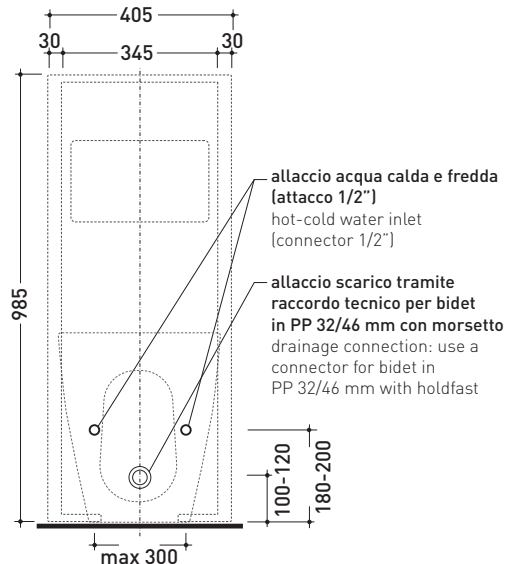

## TR40 + bidet TERRA btw (TR217)

**Bidet panel with shelf**  
(wall fixing kit included)

Complements: **Link bidet back to wall (LK217)**  
**App bidet back to wall (AP217)**  
**Quick bidet back to wall (QK217)**

Technical accessories: **Short chrome siphon for bidet (SIFB/CR)**  
**Stop & Go drain (PLSG)**  
**CERAMIC Stop & Go drain (PLCE)**  
**Two piece set chrome tap filters (RF026)**

Package dim. 103 x 17,5 x 44 cm | Weight 29 kg | Pz. Pallet n° 12

vista zenitale / zenital view

sezione longitudinale / section

vista frontale parete / wall frontal view

vista frontale / frontal view

sizes in mm

Please consider a 2% tolerance on indicated measurements

CERAMIC: glossy finish

white