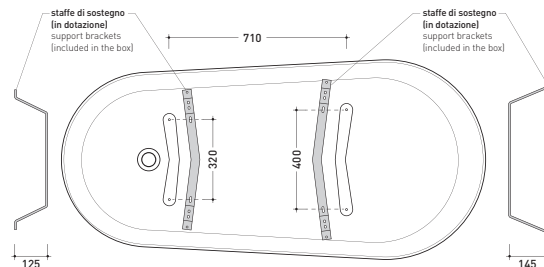

2013

EG170

Free-standing white Crystal-Tech bathtub 170 cm
(including 4 brass clawfeet and external drainage system)

Complements: **Line accessories EVERGREEN**
Line taps EVERGREEN

Package dim. **200 x 100 x 69 cm** | Weight **75 kg** | Pz. Pallet n° **1**

Capacità Max / Max Capacity 165 L.
Peso Netto / Net Weight 60 Kg.

size in mm

october 2016

CRYSTAL-TECH: glossy finish

white

BRASS: glossy finish

chrome

gold