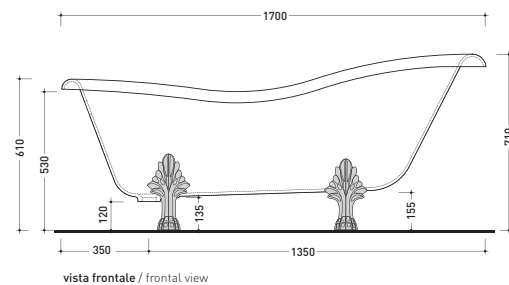

2013

EG170

Free-standing white Crystal-Tech bathtub 170 cm
(including 4 brass clawfeet and external drainage system)

Complements: **Line accessories EVERGREEN**
Line taps EVERGREEN

Package dim. **200 x 100 x 69 cm** | Weight **75 kg** | Pz. Pallet n° **1**

Capacità Max / Max Capacity 165 L.
Peso Netto / Net Weight 60 Kg.

size in mm

october 2016

CRYSTAL-TECH: glossy finish

white

BRASS: glossy finish

chrome

gold