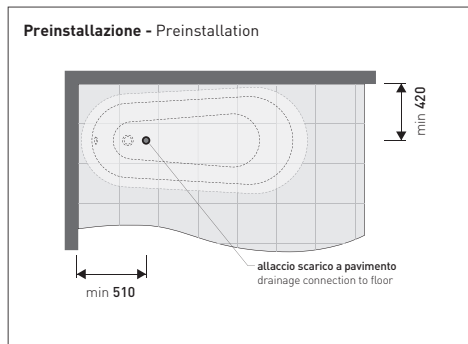

2013

EG170

Free-standing white Crystal-Tech bathtub 170 cm
(including 4 brass clawfeet and external drainage system)

Complements: **Line accessories EVERGREEN**
Line taps EVERGREEN

Package dim. **200 x 100 x 69 cm** | Weight **75 kg** | Pz. Pallet n° **1**

Capacità Max / Max Capacity 165 L.
Peso Netto / Net Weight 60 Kg.

size in mm

october 2016

CRYSTAL-TECH: glossy finish

white

BRASS: glossy finish

chrome

gold