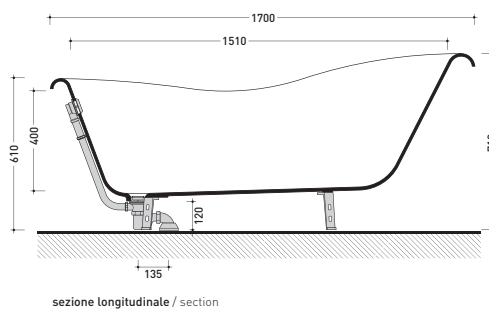

2013

EG170

Free-standing white Crystal-Tech bathtub 170 cm
(including 4 brass clawfeet and external drainage system)

Complements: **Line accessories EVERGREEN**
Line taps EVERGREEN

Package dim. **200 x 100 x 69 cm** | Weight **75 kg** | Pz. Pallet n° **1**

Capacità Max / Max Capacity 165 L.
Peso Netto / Net Weight 60 Kg.

size in mm

october 2016

CRYSTAL-TECH: glossy finish

white

BRASS: glossy finish

chrome

gold