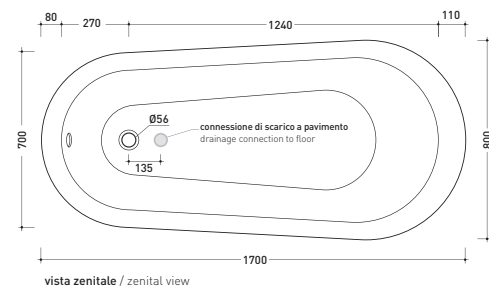

2013

EG170

Free-standing white Crystal-Tech bathtub 170 cm
(including 4 brass clawfeet and external drainage system)

Complements: **Line accessories EVERGREEN**
Line taps EVERGREEN

Package dim. **200 x 100 x 69 cm** | Weight **75 kg** | Pz. Pallet n° **1**

Capacità Max / Max Capacity 165 L.
Peso Netto / Net Weight 60 Kg.

size in mm

october 2016

CRYSTAL-TECH: glossy finish

white

BRASS: glossy finish

chrome

gold