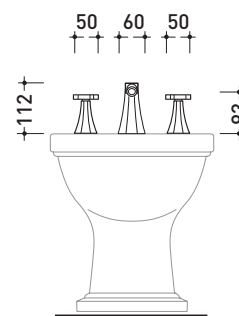

2013

EG202

Three-holes tap bidet (stop&go drain included)

Complements: **Line accessories** EVERGREEN

Package dim.

Weight **4,7 kg**

Pz. Pallet n° -

vista laterale / lateral view

vista frontale / frontal view

vista zenitale / zenital view

size in mm

october 2016

BRASS: glossy finish

chrome

gold