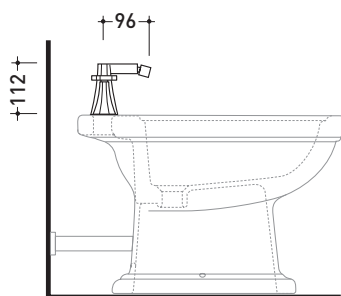

2013

EG202

Three-holes tap bidet (stop&go drain included)

Complements: **Line accessories** EVERGREEN

Package dim.

Weight **4,7 kg**

Pz. Pallet n° -

vista laterale / lateral view

vista frontale / frontal view

vista zenitale / zenital view

size in mm

october 2016

BRASS: glossy finish

chrome

gold