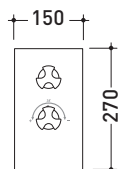

## EGBT1

Concealed thermostatic shower mixer 1 outlet

Complements: **Line accessories** EVERGREEN

Package dim.

Weight **5 kg**

Pz. Pallet n° -

vista frontale / frontal view

vista laterale / lateral view

size in mm

october 2016

**BRASS:** glossy finish

chrome

gold