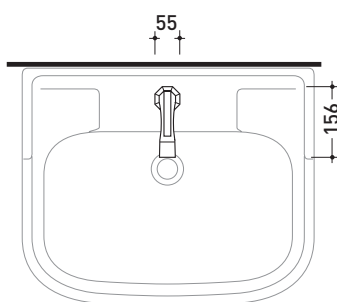

## EG203

Single lever basin mixer (stop&go drain included)

Complements: **Line accessories** EVERGREEN

Package dim.

Weight **1,9 kg**

Pz. Pallet n° -

vista frontale / frontal view

vista laterale / lateral view

vista zenitale / zenital view

size in mm

october 2016

**BRASS:** glossy finish

chrome

gold