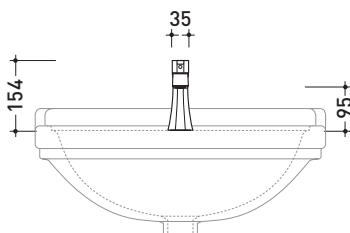

## EG203

Single lever basin mixer (stop&go drain included)

Complements: **Line accessories** EVERGREEN

Package dim.

Weight **1,9 kg**

Pz. Pallet n° -

vista frontale / frontal view

vista laterale / lateral view

vista zenitale / zenital view

size in mm

october 2016

**BRASS:** glossy finish

chrome

gold