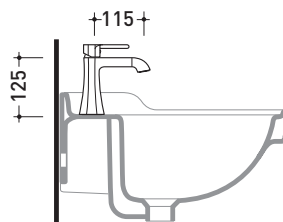

## EG203

Single lever basin mixer (stop&go drain included)

Complements: **Line accessories** EVERGREEN

Package dim.

Weight **1,9 kg**

Pz. Pallet n° -

vista frontale / frontal view

vista laterale / lateral view

vista zenitale / zenital view

size in mm

october 2016

**BRASS:** glossy finish

chrome

gold