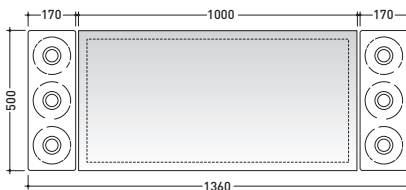

Make-up

design **PAOLA NAVONE**

2011

MKS501

Specchio cm 150x50 reversibile (installazione orizzontale e verticale)

Complementi: **Lampada Make-Up** (MKLP)
Panche Make-Up (MKP150 - MKP180)

Dim. Imballo 109 x 56 x 7 cm | Peso 10 kg | Pz. Pallet n° -

➔ **FLAMINIA.**

CE

vista frontale / frontal view

vista laterale / lateral view

vista zenitale / zenital view

dimensioni in mm

Le misure dimensionali riportate hanno una tolleranza del 2%

<http://www.ceramicaflaminia.it/it/products/298-make-up>

vista frontale / frontal view
3pcs art. MKLP + art. MKS100

vista frontale / frontal view
2pcs art. MKLP + art. MKS50

vista frontale / frontal view
1pcs art. MKLP + art. MKS50

vista frontale / frontal view
3pcs art. MKLP + art. MKS50

vista frontale / frontal view
2pcs art. MKLP + art. MKS501

vista frontale / frontal view
1pcs art. MKLP + art. MKS501

vista frontale / frontal view
2pcs art. MKLP + 2pcs art. MKS501

vista frontale / frontal view
2pcs art. MKLP + art. MKS501