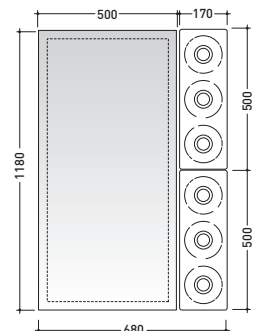

Make-up

design **PAOLA NAVONE**

2011

MKS501

Specchio cm 150x50 reversibile (installazione orizzontale e verticale)

Complementi: **Lampada Make-Up** (MKLP)
Panche Make-Up (MKP150 - MKP180)

Dim. Imballo 109 x 56 x 7 cm | Peso 10 kg | Pz. Pallet n° -

➔ **FLAMINIA.**

CE

vista frontale / frontal view

vista laterale / lateral view

vista zenitale / zenital view

dimensioni in mm

Le misure dimensionali riportate hanno una tolleranza del 2%

<http://www.ceramicaflaminia.it/it/products/298-make-up>

vista frontale / frontal view
3pcs art. MKLP + art. MKS100

vista frontale / frontal view
2pcs art. MKLP + art. MKS50

vista frontale / frontal view
1pcs art. MKLP + art. MKS50

vista frontale / frontal view
3pcs art. MKLP + art. MKS50

vista frontale / frontal view
2pcs art. MKLP + art. MKS501

vista frontale / frontal view
1pcs art. MKLP + art. MKS501

vista frontale / frontal view
2pcs art. MKLP + 2pcs art. MKS501

vista frontale / frontal view
2pcs art. MKLP + art. MKS501