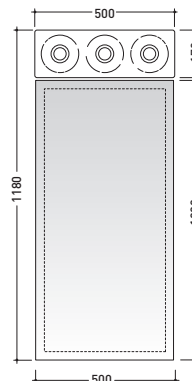

Make-up

design **PAOLA NAVONE**

2011

MKS501

Specchio cm 150x50 reversibile (installazione orizzontale e verticale)

Complementi: **Lampada Make-Up** (MKLP)
Panche Make-Up (MKP150 - MKP180)

Dim. Imballo 109 x 56 x 7 cm | Peso 10 kg | Pz. Pallet n° -

➔ **FLAMINIA.**

CE

vista frontale / frontal view

vista laterale / lateral view

vista zenitale / zenital view

dimensioni in mm

Le misure dimensionali riportate hanno una tolleranza del 2%

<http://www.ceramicaflaminia.it/it/products/298-make-up>

vista frontale / frontal view
3pcs art. MKLP + art. MKS100

vista frontale / frontal view
2pcs art. MKLP + art. MKS50

vista frontale / frontal view
1pcs art. MKLP + art. MKS50

vista frontale / frontal view
3pcs art. MKLP + art. MKS50

vista frontale / frontal view
2pcs art. MKLP + art. MKS501

vista frontale / frontal view
1pcs art. MKLP + art. MKS501

vista frontale / frontal view
2pcs art. MKLP + 2pcs art. MKS501

vista frontale / frontal view
2pcs art. MKLP + art. MKS501