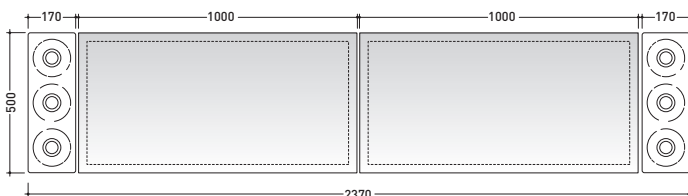

Make-up

design **PAOLA NAVONE**

2011

MKS501

Specchio cm 150x50 reversibile (installazione orizzontale e verticale)

Complementi: **Lampada Make-Up** (MKLP)
Panche Make-Up (MKP150 - MKP180)

Dim. Imballo 109 x 56 x 7 cm | Peso 10 kg | Pz. Pallet n° -

➔ **FLAMINIA.**

CE

vista frontale / frontal view

vista laterale / lateral view

vista zenitale / zenital view

dimensioni in mm

Le misure dimensionali riportate hanno una tolleranza del 2%

<http://www.ceramicaflaminia.it/it/products/298-make-up>

vista frontale / frontal view
3pcs art. MKLP + art. MKS100

vista frontale / frontal view
2pcs art. MKLP + art. MKS50

vista frontale / frontal view
1pcs art. MKLP + art. MKS50

vista frontale / frontal view
3pcs art. MKLP + art. MKS50

vista frontale / frontal view
2pcs art. MKLP + art. MKS501

vista frontale / frontal view
1pcs art. MKLP + art. MKS501

vista frontale / frontal view
2pcs art. MKLP + 2pcs art. MKS501

vista frontale / frontal view
2pcs art. MKLP + art. MKS501