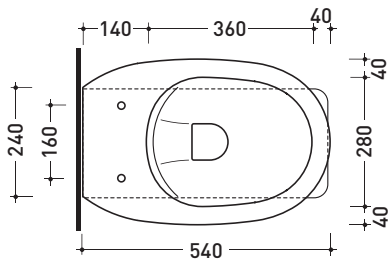

## MA117G

Back to wall wc with goclean® system S/P trap  
(drainage connectors art. LK1012 included)

Complements: **SLIM soft-closing thermosetting seat&cover** (MACW05)  
**Line accessories EVERGREEN**

Package dim. | Weight **31,5 kg** | Pz. Pallet n°

CE UNI EN 997

Dop-No997

**NOTICE: floor fixing by silicone**

vista zenitale / zenital view

vista laterale / lateral view

vista retro / back view

da/from 100 a/to 120 mm

sezione longitudinale / section

art. LK1012 (LKR90+LKR40)  
connessioni di scarico  
(in dotazione)  
drainage connector  
(included in the box)

sezione longitudinale / section

sizes in mm

Please consider a 2% tolerance on indicated measurements