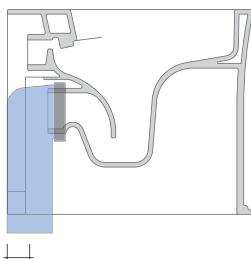

sezione longitudinale / section

SCARICO A PAVIMENTO
PREDISPOSTO DA 5 A 43 CM
ARRANGEMENT DISCHARGE
TO FLOOR FROM 5 TO 43 CM

connessioni di scarico
da acquistare
separatamente
drainage connector
to be purchased separately

da/from 50 a/to 430 mm
sezione longitudinale / section

sizes in mm

Please consider a 2% tolerance on indicated measurements

CERAMIC: glossy finish

matt finish

**FLAMINIA does not recommend
combining this toilet model
with rapid-flow/flushometer systems
or traditional high tanks**

KIT SUITABLE FOR WALL TRAP

LKR00 (SET: LKR00)

KIT SUITABLE FOR FLOOR TRAP

LKR90 (SET: LKR90)

da/from 50 a/to 80 mm

LK8010 (SET: LKR90+LKR20)

da/from 80 a/to 100 mm

LK1012 (SET: LKR90+LKR40)