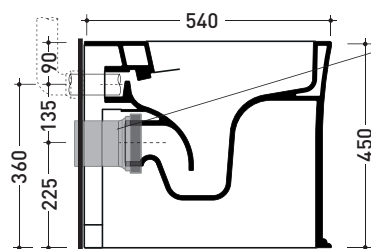

- *Kit suitable for wall trap H 230 mm (LKR00)
- *Kit suitable for floor trap from 50 to 80 mm (LKR90)
- *Kit suitable for floor trap from 80 to 100 mm (LK8010)
- *Kit suitable for floor trap from 100 to 120 mm (LK1012)
- *Kit suitable for floor trap from 120 to 140 mm (LK1214)
- *Kit suitable for floor trap from 140 to 160 mm (LK1416)
- *Kit suitable for floor trap from 160 to 180 mm (LKRS)
- *Kit suitable for floor trap from 180 to 200 mm (LK1820)
- *Kit suitable for floor trap from 200 to 220 mm (LK2022)
- *Kit suitable for floor trap from 220 to 330 mm (LK2233)

Package dim. | Weight **30,5 kg** | Pz. Pallet n°

CE UNI EN 997 | Dop-No997

NOTICE: floor fixing by silicone

pag. 1/2

vista zenitale / zenital view

vista laterale / lateral view

vista retro / back view

SCARICO A PARETE
PREDISPOSTO PER WC SOSPESO
WALL DISCHARGE ARRANGEMENT
FOR WALL-HUNG WC

sezione longitudinale / section

SCARICO A PAVIMENTO
PREDISPOSTO DA 5 A 43 CM
ARRANGEMENT DISCHARGE
TO FLOOR FROM 5 TO 43 CM

connessioni di scarico
da acquistare
separatamente
drainage connector
to be purchased separately

da/from 50 a/to 430 mm
sezione longitudinale / section

sizes in mm

Please consider a 2% tolerance on indicated measurements

CERAMIC: glossy finish

matt finish

**FLAMINIA does not recommend
combining this toilet model
with rapid-flow/flushometer systems
or traditional high tanks**