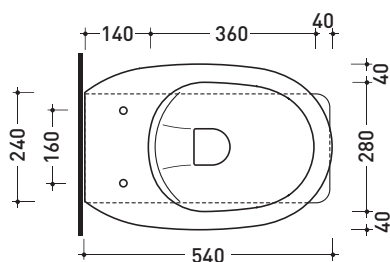

- *Kit suitable for wall trap H 230 mm (LKR00)
- *Kit suitable for floor trap from 50 to 80 mm (LKR90)
- *Kit suitable for floor trap from 80 to 100 mm (LK8010)
- *Kit suitable for floor trap from 100 to 120 mm (LK1012)
- *Kit suitable for floor trap from 120 to 140 mm (LK1214)
- *Kit suitable for floor trap from 140 to 160 mm (LK1416)
- *Kit suitable for floor trap from 160 to 180 mm (LKRS)
- *Kit suitable for floor trap from 180 to 200 mm (LK1820)
- *Kit suitable for floor trap from 200 to 220 mm (LK2022)
- *Kit suitable for floor trap from 220 to 330 mm (LK2233)

Package dim. | Weight **30,5 kg** | Pz. Pallet n°

CE UNI EN 997 | Dop-No997

NOTICE: floor fixing by silicone

pag. 1/2

vista zenitale / zenital view

vista laterale / lateral view

vista retro / back view

SCARICO A PARETE
PREDISPOSTO PER WC SOSPESO
WALL DISCHARGE ARRANGEMENT
FOR WALL-HUNG WC

sezione longitudinale / section

SCARICO A PAVIMENTO
PREDISPOSTO DA 5 A 43 CM
ARRANGEMENT DISCHARGE
TO FLOOR FROM 5 TO 43 CM

connessioni di scarico
da acquistare
separatamente
drainage connector
to be purchased separately

da/from 50 a/to 430 mm
sezione longitudinale / section

sizes in mm

Please consider a 2% tolerance on indicated measurements

CERAMIC: glossy finish

matt finish

**FLAMINIA does not recommend
combining this toilet model
with rapid-flow/flushometer systems
or traditional high tanks**