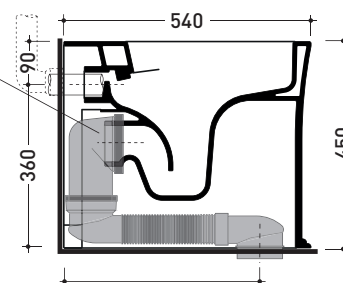

- *Kit suitable for wall trap H 230 mm (LKR00)
- *Kit suitable for floor trap from 50 to 80 mm (LKR90)
- *Kit suitable for floor trap from 80 to 100 mm (LK8010)
- *Kit suitable for floor trap from 100 to 120 mm (LK1012)
- *Kit suitable for floor trap from 120 to 140 mm (LK1214)
- *Kit suitable for floor trap from 140 to 160 mm (LK1416)
- *Kit suitable for floor trap from 160 to 180 mm (LKRS)
- *Kit suitable for floor trap from 180 to 200 mm (LK1820)
- *Kit suitable for floor trap from 200 to 220 mm (LK2022)
- *Kit suitable for floor trap from 220 to 330 mm (LK2233)

Package dim. | Weight **30,5 kg** | Pz. Pallet n°

CE UNI EN 997 | Dop-No997

NOTICE: floor fixing by silicone

pag. 1/2

vista zenitale / zenital view

vista laterale / lateral view

vista retro / back view

SCARICO A PARETE
PREDISPOSTO PER WC SOSPESO
WALL DISCHARGE ARRANGEMENT
FOR WALL-HUNG WC

sezione longitudinale / section

SCARICO A PAVIMENTO
PREDISPOSTO DA 5 A 43 CM
ARRANGEMENT DISCHARGE
TO FLOOR FROM 5 TO 43 CM

connessioni di scarico
da acquistare
separatamente
drainage connector
to be purchased separately

da/from 50 a/to 430 mm
sezione longitudinale / section

sizes in mm

Please consider a 2% tolerance on indicated measurements

CERAMIC: glossy finish

matt finish

**FLAMINIA does not recommend
combining this toilet model
with rapid-flow/flushometer systems
or traditional high tanks**