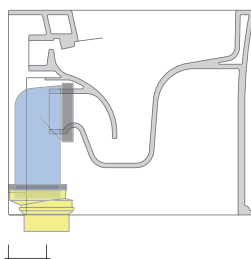

da/from 50 a/to 430 mm
sezione longitudinale / section

sizes in mm

Please consider a 2% tolerance on indicated measurements

CERAMIC: glossy finish

matt finish

**FLAMINIA does not recommend
combining this toilet model
with rapid-flow/flushometer systems
or traditional high tanks**

KIT SUITABLE FOR WALL TRAP

LKR00 (SET: LKR00)

KIT SUITABLE FOR FLOOR TRAP

LKR90 (SET: LKR90)

da/from 50 a/to 80 mm

LK8010 (SET: LKR90+LKR20)

da/from 80 a/to 100 mm

LK1012 (SET: LKR90+LKR40)

da/from 100 a/to 120 mm

LK1214 (SET: LKRS+LKR40)

da/from 120 a/to 140 mm

LK1416 (SET: LKRS+LKR20)

da/from 140 a/to 160 mm

LK1618 (SET: LKRS)

da/from 160 a/to 180 mm

LK1820 (SET: LKRS+LKR20)

da/from 180 a/to 200 mm

LK2022 (SET: LKRS+LKR40)

da/from 200 a/to 220 mm

LK2233 (SET: LKR90+LKR33)

da/from 220 a/to 430* mm

WARNING: THE DRAINAGE CONNECTORS ARE NOT INCLUDED