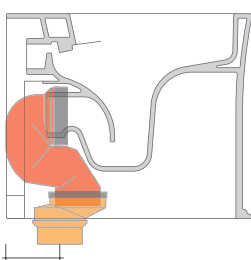

da/from 50 a/to 430 mm
sezione longitudinale / section

sizes in mm

Please consider a 2% tolerance on indicated measurements

CERAMIC: glossy finish

matt finish

**FLAMINIA does not recommend
combining this toilet model
with rapid-flow/flushometer systems
or traditional high tanks**

KIT SUITABLE FOR WALL TRAP

LKR00 (SET: LKR00)

KIT SUITABLE FOR FLOOR TRAP

LKR90 (SET: LKR90)

da/from 50 a/to 80 mm

LK8010 (SET: LKR90+LKR20)

da/from 80 a/to 100 mm

LK1012 (SET: LKR90+LKR40)

da/from 100 a/to 120 mm

LK1214 (SET: LKRS+LKR40)

da/from 120 a/to 140 mm

LK1416 (SET: LKRS+LKR20)

da/from 140 a/to 160 mm

LK1618 (SET: LKRS)

da/from 160 a/to 180 mm

LK1820 (SET: LKRS+LKR20)

da/from 180 a/to 200 mm

LK2022 (SET: LKRS+LKR40)

da/from 200 a/to 220 mm

LK2233 (SET: LKR90+LKR33)

da/from 220 a/to 430* mm

WARNING: THE DRAINAGE CONNECTORS ARE NOT INCLUDED