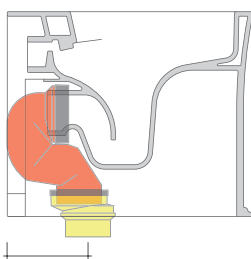

da/from 50 a/to 430 mm
sezione longitudinale / section

sizes in mm

Please consider a 2% tolerance on indicated measurements

CERAMIC: glossy finish

matt finish

**FLAMINIA does not recommend
combining this toilet model
with rapid-flow/flushometer systems
or traditional high tanks**

KIT SUITABLE FOR WALL TRAP

LKR00 (SET: LKR00)

KIT SUITABLE FOR FLOOR TRAP

LKR90 (SET: LKR90)

da/from 50 a/to 80 mm

LK8010 (SET: LKR90+LKR20)

da/from 80 a/to 100 mm

LK1012 (SET: LKR90+LKR40)

da/from 100 a/to 120 mm

LK1214 (SET: LKRS+LKR40)

da/from 120 a/to 140 mm

LK1416 (SET: LKRS+LKR20)

da/from 140 a/to 160 mm

LK1618 (SET: LKRS)

da/from 160 a/to 180 mm

LK1820 (SET: LKRS+LKR20)

da/from 180 a/to 200 mm

LK2022 (SET: LKRS+LKR40)

da/from 200 a/to 220 mm

LK2233 (SET: LKR90+LKR33)

da/from 220 a/to 430* mm

WARNING: THE DRAINAGE CONNECTORS ARE NOT INCLUDED