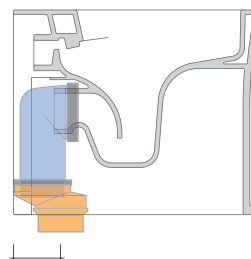

da/from 50 a/to 430 mm
sezione longitudinale / section

sizes in mm

Please consider a 2% tolerance on indicated measurements

CERAMIC: glossy finish

matt finish

**FLAMINIA does not recommend
combining this toilet model
with rapid-flow/flushometer systems
or traditional high tanks**

KIT SUITABLE FOR WALL TRAP

LKR00 (SET: LKR00)

KIT SUITABLE FOR FLOOR TRAP

LKR90 (SET: LKR90)

da/from 50 a/to 80 mm

LK8010 (SET: LKR90+LKR20)

da/from 80 a/to 100 mm

LK1012 (SET: LKR90+LKR40)

da/from 100 a/to 120 mm

LK1214 (SET: LKRS+LKR40)

da/from 120 a/to 140 mm

LK1416 (SET: LKRS+LKR20)

da/from 140 a/to 160 mm

LK1618 (SET: LKRS)

da/from 160 a/to 180 mm

LK1820 (SET: LKRS+LKR20)

da/from 180 a/to 200 mm

LK2022 (SET: LKRS+LKR40)

da/from 200 a/to 220 mm

LK2233 (SET: LKR90+LKR33)

da/from 220 a/to 430* mm

WARNING: THE DRAINAGE CONNECTORS ARE NOT INCLUDED