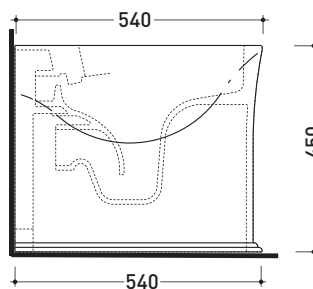

- *Kit suitable for wall trap H 230 mm (LKR00)
- *Kit suitable for floor trap from 50 to 80 mm (LKR90)
- *Kit suitable for floor trap from 80 to 100 mm (LK8010)
- *Kit suitable for floor trap from 100 to 120 mm (LK1012)
- *Kit suitable for floor trap from 120 to 140 mm (LK1214)
- *Kit suitable for floor trap from 140 to 160 mm (LK1416)
- *Kit suitable for floor trap from 160 to 180 mm (LKRS)
- *Kit suitable for floor trap from 180 to 200 mm (LK1820)
- *Kit suitable for floor trap from 200 to 220 mm (LK2022)
- *Kit suitable for floor trap from 220 to 330 mm (LK2233)

Package dim. | Weight **30,5 kg** | Pz. Pallet n°

CE UNI EN 997 | Dop-No997

NOTICE: floor fixing by silicone

pag. 1/2

vista zenitale / zenital view

vista laterale / lateral view

vista retro / back view

SCARICO A PARETE
PREDISPOSTO PER WC SOSPESO
WALL DISCHARGE ARRANGEMENT
FOR WALL-HUNG WC

sezione longitudinale / section

SCARICO A PAVIMENTO
PREDISPOSTO DA 5 A 43 CM
ARRANGEMENT DISCHARGE
TO FLOOR FROM 5 TO 43 CM

connessioni di scarico
da acquistare
separatamente
drainage connector
to be purchased separately

da/from 50 a/to 430 mm
sezione longitudinale / section

sizes in mm

Please consider a 2% tolerance on indicated measurements

CERAMIC: glossy finish

matt finish

**FLAMINIA does not recommend
combining this toilet model
with rapid-flow/flushometer systems
or traditional high tanks**