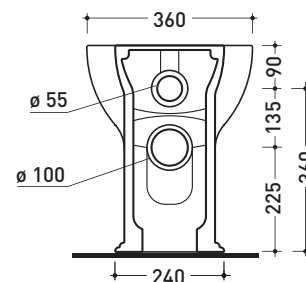

- *Kit suitable for wall trap H 230 mm (LKR00)
- *Kit suitable for floor trap from 50 to 80 mm (LKR90)
- *Kit suitable for floor trap from 80 to 100 mm (LK8010)
- *Kit suitable for floor trap from 100 to 120 mm (LK1012)
- *Kit suitable for floor trap from 120 to 140 mm (LK1214)
- *Kit suitable for floor trap from 140 to 160 mm (LK1416)
- *Kit suitable for floor trap from 160 to 180 mm (LKRS)
- *Kit suitable for floor trap from 180 to 200 mm (LK1820)
- *Kit suitable for floor trap from 200 to 220 mm (LK2022)
- *Kit suitable for floor trap from 220 to 330 mm (LK2233)

Package dim. | Weight **30,5 kg** | Pz. Pallet n°

CE UNI EN 997 | Dop-No997

NOTICE: floor fixing by silicone

pag. 1/2

vista zenitale / zenital view

vista laterale / lateral view

vista retro / back view

SCARICO A PARETE
PREDISPOSTO PER WC SOSPESO
WALL DISCHARGE ARRANGEMENT
FOR WALL-HUNG WC

sezione longitudinale / section

SCARICO A PAVIMENTO
PREDISPOSTO DA 5 A 43 CM
ARRANGEMENT DISCHARGE
TO FLOOR FROM 5 TO 43 CM

connessioni di scarico
da acquistare
separatamente
drainage connector
to be purchased separately

da/from 50 a/to 430 mm
sezione longitudinale / section

sizes in mm

Please consider a 2% tolerance on indicated measurements

CERAMIC: glossy finish

matt finish

**FLAMINIA does not recommend
combining this toilet model
with rapid-flow/flushometer systems
or traditional high tanks**