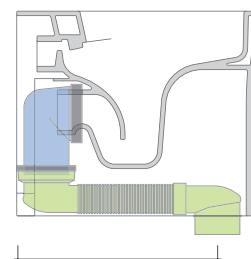

da/from 50 a/to 430 mm
sezione longitudinale / section

sizes in mm

Please consider a 2% tolerance on indicated measurements

CERAMIC: glossy finish

matt finish

**FLAMINIA does not recommend
combining this toilet model
with rapid-flow/flushometer systems
or traditional high tanks**

KIT SUITABLE FOR WALL TRAP

LKR00 (SET: LKR00)

KIT SUITABLE FOR FLOOR TRAP

LKR90 (SET: LKR90)

da/from 50 a/to 80 mm

LK8010 (SET: LKR90+LKR20)

da/from 80 a/to 100 mm

LK1012 (SET: LKR90+LKR40)

da/from 100 a/to 120 mm

LK1214 (SET: LKRS+LKR40)

da/from 120 a/to 140 mm

LK1416 (SET: LKRS+LKR20)

da/from 140 a/to 160 mm

LK1618 (SET: LKRS)

da/from 160 a/to 180 mm

LK1820 (SET: LKRS+LKR20)

da/from 180 a/to 200 mm

LK2022 (SET: LKRS+LKR40)

da/from 200 a/to 220 mm

LK2233 (SET: LKR90+LKR33)

da/from 220 a/to 430* mm

WARNING: THE DRAINAGE CONNECTORS ARE NOT INCLUDED