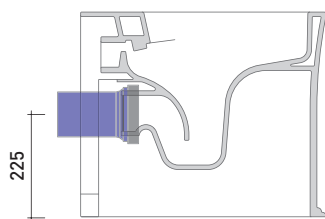

sezione longitudinale / section

SCARICO A PAVIMENTO
PREDISPOSTO DA 5 A 43 CM
ARRANGEMENT DISCHARGE
TO FLOOR FROM 5 TO 43 CM

connessioni di scarico
da acquistare
separatamente
drainage connector
to be purchased separately

da/from 50 a/to 430 mm
sezione longitudinale / section

sizes in mm

Please consider a 2% tolerance on indicated measurements

CERAMIC: glossy finish

matt finish

**FLAMINIA does not recommend
combining this toilet model
with rapid-flow/flushometer systems
or traditional high tanks**

KIT SUITABLE FOR WALL TRAP

LKR00 (SET: LKR00)

KIT SUITABLE FOR FLOOR TRAP

LKR90 (SET: LKR90)

da/from 50 a/to 80 mm

LK8010 (SET: LKR90+LKR20)

da/from 80 a/to 100 mm

LK1012 (SET: LKR90+LKR40)