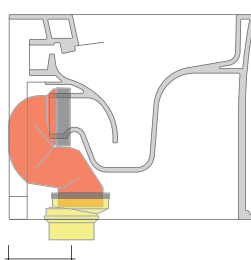

da/from 50 a/to 430 mm
sezione longitudinale / section

sizes in mm

Please consider a 2% tolerance on indicated measurements

CERAMIC: glossy finish

matt finish

**FLAMINIA does not recommend
combining this toilet model
with rapid-flow/flushometer systems
or traditional high tanks**

KIT SUITABLE FOR WALL TRAP

LKR00 (SET: LKR00)

KIT SUITABLE FOR FLOOR TRAP

LKR90 (SET: LKR90)

da/from 50 a/to 80 mm

LK8010 (SET: LKR90+LKR20)

da/from 80 a/to 100 mm

LK1012 (SET: LKR90+LKR40)

da/from 100 a/to 120 mm

LK1214 (SET: LKRS+LKR40)

da/from 120 a/to 140 mm

LK1416 (SET: LKRS+LKR20)

da/from 140 a/to 160 mm

LK1618 (SET: LKRS)

da/from 160 a/to 180 mm

LK1820 (SET: LKRS+LKR20)

da/from 180 a/to 200 mm

LK2022 (SET: LKRS+LKR40)

da/from 200 a/to 220 mm

LK2233 (SET: LKR90+LKR33)

da/from 220 a/to 430* mm

WARNING: THE DRAINAGE CONNECTORS ARE NOT INCLUDED