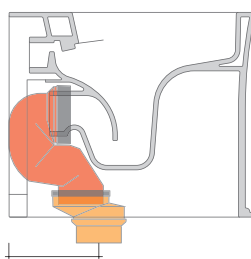

da/from 50 a/to 430 mm
sezione longitudinale / section

sizes in mm

Please consider a 2% tolerance on indicated measurements

CERAMIC: glossy finish

matt finish

**FLAMINIA does not recommend
combining this toilet model
with rapid-flow/flushometer systems
or traditional high tanks**

KIT SUITABLE FOR WALL TRAP

LKR00 (SET: LKR00)

KIT SUITABLE FOR FLOOR TRAP

LKR90 (SET: LKR90)

da/from 50 a/to 80 mm

LK8010 (SET: LKR90+LKR20)

da/from 80 a/to 100 mm

LK1012 (SET: LKR90+LKR40)

da/from 100 a/to 120 mm

LK1214 (SET: LKRS+LKR40)

da/from 120 a/to 140 mm

LK1416 (SET: LKRS+LKR20)

da/from 140 a/to 160 mm

LK1618 (SET: LKRS)

da/from 160 a/to 180 mm

LK1820 (SET: LKRS+LKR20)

da/from 180 a/to 200 mm

LK2022 (SET: LKRS+LKR40)

da/from 200 a/to 220 mm

LK2233 (SET: LKR90+LKR33)

da/from 220 a/to 430* mm

WARNING: THE DRAINAGE CONNECTORS ARE NOT INCLUDED