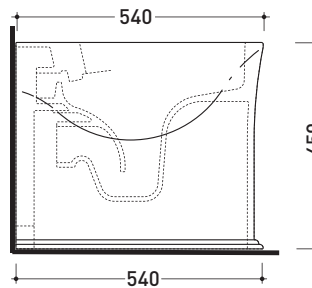

Package dim. | Weight **31,5 kg** | Pz. Pallet n°

CE UNI EN 997

Dop-No997

**NOTICE: floor fixing by silicone**

vista zenitale / zenital view

vista laterale / lateral view

vista retro / back view

sezione longitudinale / section

sezione longitudinale / section

sizes in mm

Please consider a 2% tolerance on indicated measurements

CERAMIC: glossy finish

matt finish

**FLAMINIA does not recommend combining this toilet model with rapid-flow/flushometer systems or traditional high tanks**