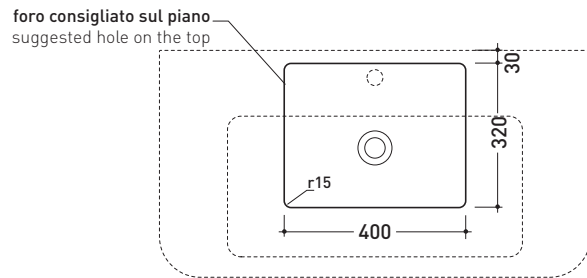

## MA95L

Basin 95 cm wall hung - countertop - on pedestal installation

•WITH OVERFLOW •ARRANGED FOR 3 TAP HOLES

Complements: MADRE mirror (MASPE75)  
Line taps basin EVERGREEN - X1  
Line accessories EVERGREEN

Technical accessories: Chrome siphon (SIFL/CR) - Gold siphon (SIFDR)  
Stop & Go drain (PLSG)  
CERAMIC Stop & Go drain (PLCE)  
Two piece set chrome tap filters (RF026)  
Wall fixing kit (9002)

Package dim. | Weight **29,5 kg** | Pz. Pallet n°

CE UNI EN 14688 - CL20 Dop-No14688

vista zenitale / zenital view

vista zenitale / zenital view

vista frontale / frontal view

sezione longitudinale / section

sizes in mm

Please consider a 2% tolerance on indicated measurements