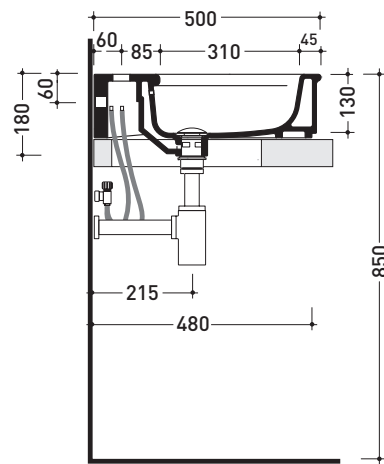

CE UNI EN 14688 - CL20 Dop-No14688

vista zenitale / zenital view

vista zenitale / zenital view

vista frontale / frontal view

sezione longitudinale / section

sizes in mm

Please consider a 2% tolerance on indicated measurements

Weight **14,5 kg**

Pz. Pallet n°

CE

vista zenitale / zenital view

vista frontale / frontal view

vista laterale / lateral view

sizes in mm

Please consider a 2% tolerance on indicated measurements

## MASPE75

Varnished resin frame mirror ø75 cm with LED lamp

Package dim.

Weight **9 kg**

Pz. Pallet n° -

CE

vista frontale / frontal view

vista laterale / lateral view