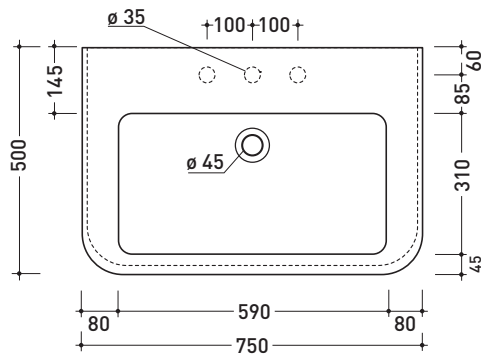

## MA75L

Basin 75 cm wall hung - countertop - on pedestal installation

•WITH OVERFLOW •ARRANGED FOR 3 TAP HOLES

Complements: MADRE mirror (MASPE75)  
Line taps basin EVERGREEN - X1  
Line accessories EVERGREEN

CE UNI EN 14688 - CL20 Dop-No14688

vista zenitale / zenital view

vista zenitale / zenital view

vista frontale / frontal view

sezione longitudinale / section

sizes in mm

Please consider a 2% tolerance on indicated measurements