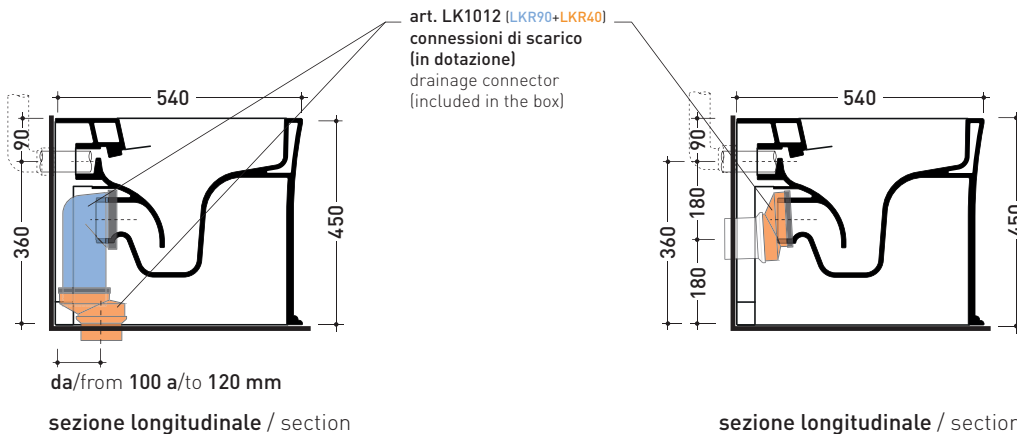

Package dim. | Weight **31,5 kg** | Pz. Pallet n°

CE UNI EN 997

Dop-No997

**NOTICE: floor fixing by silicone**

vista zenitale / zenital view

vista laterale / lateral view

vista retro / back view

sezione longitudinale / section

sezione longitudinale / section

sizes in mm

Please consider a 2% tolerance on indicated measurements

CERAMIC: glossy finish

matt finish

**FLAMINIA does not recommend combining this toilet model with rapid-flow/flushometer systems or traditional high tanks**

da/from 50 a/to 430 mm  
sezione longitudinale / section

sizes in mm

Please consider a 2% tolerance on indicated measurements

CERAMIC: glossy finish

matt finish

**FLAMINIA does not recommend  
combining this toilet model  
with rapid-flow/flushometer systems  
or traditional high tanks**