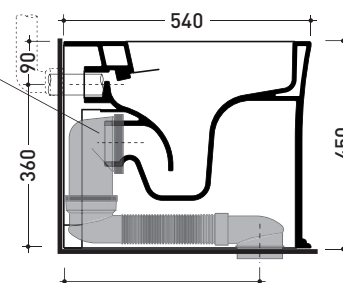

- \*Kit suitable for wall trap H 230 mm (LKR00)
- \*Kit suitable for floor trap from 50 to 80 mm (LKR90)
- \*Kit suitable for floor trap from 80 to 100 mm (LK8010)
- \*Kit suitable for floor trap from 100 to 120 mm (LK1012)
- \*Kit suitable for floor trap from 120 to 140 mm (LK1214)
- \*Kit suitable for floor trap from 140 to 160 mm (LK1416)
- \*Kit suitable for floor trap from 160 to 180 mm (LKRS)
- \*Kit suitable for floor trap from 180 to 200 mm (LK1820)
- \*Kit suitable for floor trap from 200 to 220 mm (LK2022)
- \*Kit suitable for floor trap from 220 to 330 mm (LK2233)

Package dim. | Weight **30,5 kg** | Pz. Pallet n°

CE UNI EN 997 | Dop-No997

**NOTICE: floor fixing by silicone**

pag. 1/2

vista zenitale / zenital view

vista laterale / lateral view

vista retro / back view

**SCARICO A PARETE**  
**PREDISPOSTO PER WC SOSPESO**  
WALL DISCHARGE ARRANGEMENT  
FOR WALL-HUNG WC

sezione longitudinale / section

**SCARICO A PAVIMENTO**  
**PREDISPOSTO DA 5 A 43 CM**  
ARRANGEMENT DISCHARGE  
TO FLOOR FROM 5 TO 43 CM

connessioni di scarico  
da acquistare  
separatamente  
drainage connector  
to be purchased separately

da/from 50 a/to 430 mm  
sezione longitudinale / section

sizes in mm

Please consider a 2% tolerance on indicated measurements

CERAMIC: glossy finish

matt finish

**FLAMINIA does not recommend  
combining this toilet model  
with rapid-flow/flushometer systems  
or traditional high tanks**