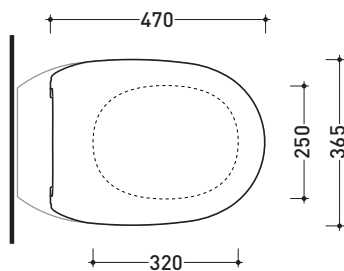

## MACW05

SLIM soft-closing thermosetting seat & cover

Complements: **Madre btw goclean wc** (MA117G)  
**Madre btw wc Plus goclean** (MA117RG)

Package dim.

Weight

Pz. Pallet n° -

CE

vista zenitale / zenital view

vista laterale / lateral view

vista frontale / frontal view

sizes in mm

**THERMOSETTING:** glossy finish

matt finish

white

black

milky white