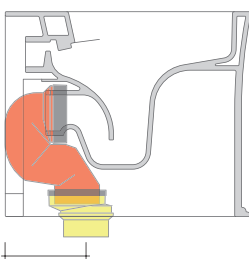

LK1820 (SET: LKRS+LKR20)

da/from 180 a/to 200 mm