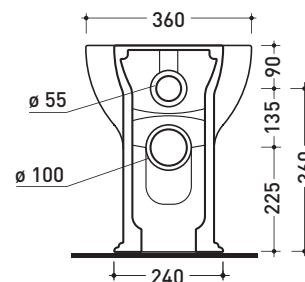

Package dim. | Weight **30,5 kg** | Pz. Pallet n°

CE UNI EN 997 | Dop-No997

**NOTICE: floor fixing by silicone**

pag. 1/2

vista zenitale / zenital view

vista laterale / lateral view

vista retro / back view

**SCARICO A PARETE**  
**PREDISPOSTO PER WC SOSPESO**  
WALL DISCHARGE ARRANGEMENT  
FOR WALL-HUNG WC

da/from 50 a/to 430 mm  
sezione longitudinale / section

sizes in mm

Please consider a 2% tolerance on indicated measurements

CERAMIC: glossy finish

matt finish

**FLAMINIA does not recommend  
combining this toilet model  
with rapid-flow/flushometer systems  
or traditional high tanks**