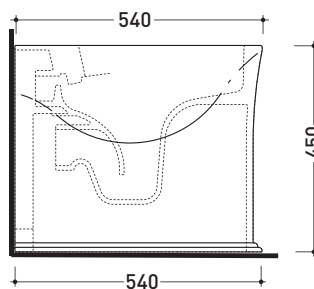

Package dim. | Weight **30,5 kg** | Pz. Pallet n°

CE UNI EN 997 | Dop-No997

**NOTICE: floor fixing by silicone**

pag. 1/2

vista zenitale / zenital view

vista laterale / lateral view

vista retro / back view

**SCARICO A PARETE**  
**PREDISPOSTO PER WC SOSPESO**  
WALL DISCHARGE ARRANGEMENT  
FOR WALL-HUNG WC

da/from 50 a/to 430 mm  
sezione longitudinale / section

sizes in mm

Please consider a 2% tolerance on indicated measurements

CERAMIC: glossy finish

matt finish

**FLAMINIA does not recommend  
combining this toilet model  
with rapid-flow/flushometer systems  
or traditional high tanks**