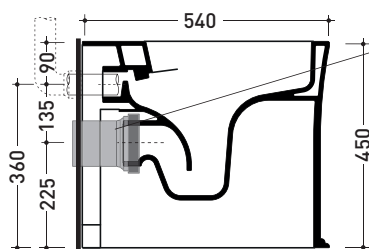

- \*Kit suitable for wall trap H 230 mm (LKR00)
- \*Kit suitable for floor trap from 50 to 80 mm (LKR90)
- \*Kit suitable for floor trap from 80 to 100 mm (LK8010)
- \*Kit suitable for floor trap from 100 to 120 mm (LK1012)
- \*Kit suitable for floor trap from 120 to 140 mm (LK1214)
- \*Kit suitable for floor trap from 140 to 160 mm (LK1416)
- \*Kit suitable for floor trap from 160 to 180 mm (LKRS)
- \*Kit suitable for floor trap from 180 to 200 mm (LK1820)
- \*Kit suitable for floor trap from 200 to 220 mm (LK2022)
- \*Kit suitable for floor trap from 220 to 330 mm (LK2233)

Package dim. | Weight **30,5 kg** | Pz. Pallet n°

CE UNI EN 997 | Dop-No997

**NOTICE: floor fixing by silicone**

pag. 1/2

vista zenitale / zenital view

vista laterale / lateral view

vista retro / back view

**SCARICO A PARETE**  
**PREDISPOSTO PER WC SOSPESO**  
WALL DISCHARGE ARRANGEMENT  
FOR WALL-HUNG WC

sezione longitudinale / section

**SCARICO A PAVIMENTO**  
**PREDISPOSTO DA 5 A 43 CM**  
ARRANGEMENT DISCHARGE  
TO FLOOR FROM 5 TO 43 CM

connessioni di scarico  
da acquistare  
separatamente  
drainage connector  
to be purchased separately

da/from 50 a/to 430 mm  
sezione longitudinale / section

sizes in mm

Please consider a 2% tolerance on indicated measurements

CERAMIC: glossy finish

matt finish

**FLAMINIA does not recommend  
combining this toilet model  
with rapid-flow/flushometer systems  
or traditional high tanks**