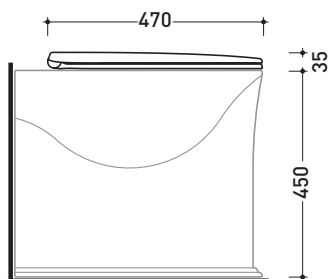

## MACW05

SLIM soft-closing thermosetting seat & cover

Complements: **Madre btw goclean wc** (MA117G)  
**Madre btw wc Plus goclean** (MA117RG)

Package dim.

Weight

Pz. Pallet n° -

CE

vista zenitale / zenital view

vista laterale / lateral view

vista frontale / frontal view

sizes in mm

**THERMOSETTING:** glossy finish

matt finish

white

black

milky white