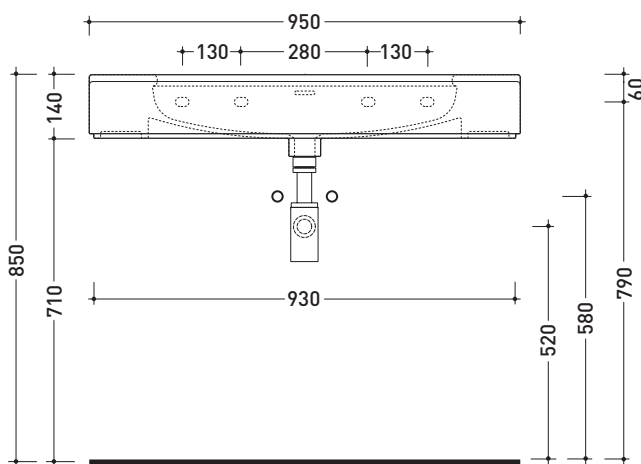

CE UNI EN 14688 - CL20 Dop-No14688

vista zenitale / zenital view

vista zenitale / zenital view

vista frontale / frontal view

sezione longitudinale / section

sizes in mm

Please consider a 2% tolerance on indicated measurements

## MASPE75

Varnished resin frame mirror ø75 cm with LED lamp

Package dim.

Weight **9 kg**

Pz. Pallet n° -

CE

vista frontale / frontal view

vista laterale / lateral view