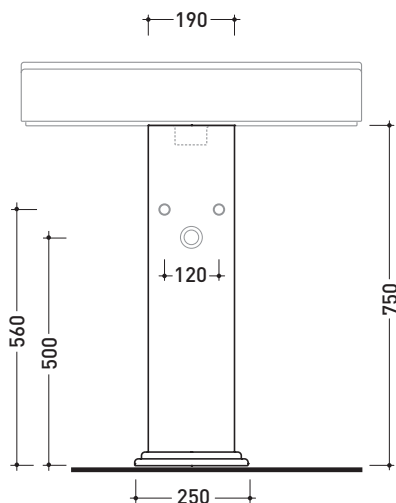

Package dim. | Weight **31,5 kg** | Pz. Pallet n°

CE UNI EN 997

Dop-No997

**NOTICE: floor fixing by silicone**

vista zenitale / zenital view

vista laterale / lateral view

vista retro / back view

sezione longitudinale / section

Weight **14,5 kg**

Pz. Pallet n°

CE

vista zenitale / zenital view

vista frontale / frontal view

vista laterale / lateral view

sizes in mm

Please consider a 2% tolerance on indicated measurements

## MASPE75

Varnished resin frame mirror ø75 cm with LED lamp

Package dim.

Weight **9 kg**

Pz. Pallet n° -

CE

vista frontale / frontal view

vista laterale / lateral view

vista zenitale / zenital view

sizes in mm

RESIN: matt finish

white

black

ELECTRICAL CHARACTERISTICS

- type of lamp: LED
- class: A
- Ip code: IP44
- rated power: 26 W