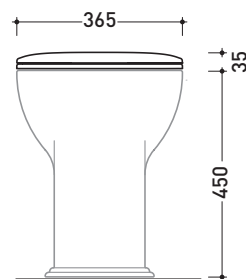

vista retro / back view

sizes in mm

Please consider a 2% tolerance on indicated measurements

CERAMIC: glossy finish

white

black

matt finish

milky white

## MACW05

SLIM soft-closing thermosetting seat & cover

Complements: **Madre btw goclean wc** (MA117G)  
**Madre btw wc Plus goclean** (MA117RG)

Package dim.

Weight

Pz. Pallet n° -

CE

vista zenitale / zenital view

vista laterale / lateral view

vista frontale / frontal view

sizes in mm

**THERMOSETTING:** glossy finish

matt finish

white

black

milky white