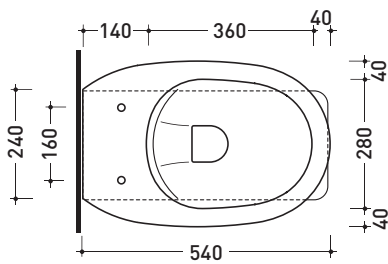

Package dim. | Weight **31,5 kg** | Pz. Pallet n°

CE UNI EN 997

Dop-No997

**NOTICE: floor fixing by silicone**

vista zenitale / zenital view

vista laterale / lateral view

vista retro / back view

sezione longitudinale / section

sezione longitudinale / section

sizes in mm

Please consider a 2% tolerance on indicated measurements

CERAMIC: glossy finish

matt finish

**FLAMINIA does not recommend combining this toilet model with rapid-flow/flushometer systems or traditional high tanks**