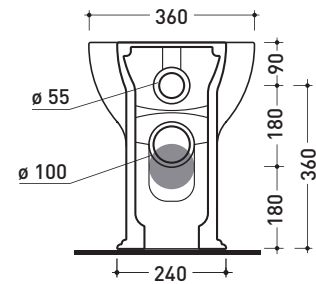

Package dim. | Weight **31,5 kg** | Pz. Pallet n°

CE UNI EN 997

Dop-No997

**NOTICE: floor fixing by silicone**

vista zenitale / zenital view

vista laterale / lateral view

vista retro / back view

sezione longitudinale / section

sezione longitudinale / section

sizes in mm

Please consider a 2% tolerance on indicated measurements

CERAMIC: glossy finish

matt finish

**FLAMINIA does not recommend combining this toilet model with rapid-flow/flushometer systems or traditional high tanks**

da/from 50 a/to 430 mm  
sezione longitudinale / section

sizes in mm

Please consider a 2% tolerance on indicated measurements

CERAMIC: glossy finish

matt finish

**FLAMINIA does not recommend  
combining this toilet model  
with rapid-flow/flushometer systems  
or traditional high tanks**