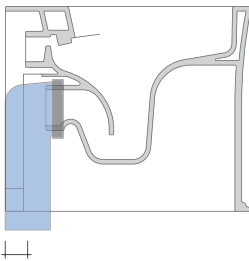

KIT SUITABLE FOR FLOOR TRAP

LKR90 (SET: LKR90)

da/from 50 a/to 80 mm