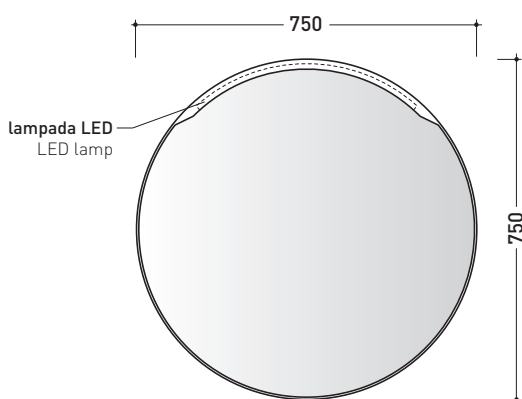

## MASPE75

Varnished resin frame mirror ø75 cm with LED lamp

Package dim.

Weight **9 kg**

Pz. Pallet n° -

CE

vista frontale / frontal view

vista laterale / lateral view

vista zenitale / zenital view

sizes in mm

RESIN: matt finish

white

black

ELECTRICAL CHARACTERISTICS

- type of lamp: LED
- class: A
- Ip code: IP44
- rated power: 26 W