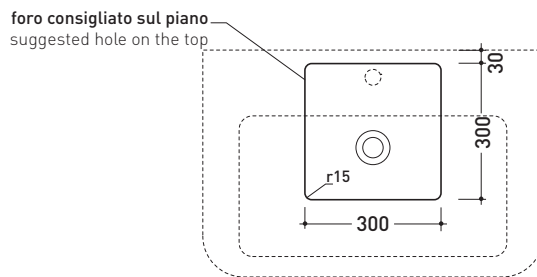

## MA75L

Basin 75 cm wall hung - countertop - on pedestal installation

•WITH OVERFLOW •ARRANGED FOR 3 TAP HOLES

Complements: MADRE mirror (MASPE75)  
Line taps basin EVERGREEN - X1  
Line accessories EVERGREEN

Technical accessories: Chrome siphon (SIFL/CR) - Gold siphon (SIFDR)  
Stop & Go drain (PLSG)  
CERAMIC Stop & Go drain (PLCE)  
Two piece set chrome tap filters (RF026)  
Wall fixing kit (9002)

Package dim. | Weight **24,8 kg** | Pz. Pallet n°

CE UNI EN 14688 - CL20 Dop-No14688

vista zenitale / zenital view

vista zenitale / zenital view

vista frontale / frontal view

sezione longitudinale / section

sizes in mm

Please consider a 2% tolerance on indicated measurements