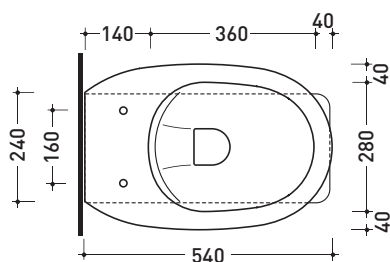

- \*Kit suitable for wall trap H 230 mm (LKR00)
- \*Kit suitable for floor trap from 50 to 80 mm (LKR90)
- \*Kit suitable for floor trap from 80 to 100 mm (LK8010)
- \*Kit suitable for floor trap from 100 to 120 mm (LK1012)
- \*Kit suitable for floor trap from 120 to 140 mm (LK1214)
- \*Kit suitable for floor trap from 140 to 160 mm (LK1416)
- \*Kit suitable for floor trap from 160 to 180 mm (LKRS)
- \*Kit suitable for floor trap from 180 to 200 mm (LK1820)
- \*Kit suitable for floor trap from 200 to 220 mm (LK2022)
- \*Kit suitable for floor trap from 220 to 330 mm (LK2233)

Package dim. | Weight **30,5 kg** | Pz. Pallet n°

CE UNI EN 997 | Dop-No997

**NOTICE: floor fixing by silicone**

pag. 1/2

vista zenitale / zenital view

vista laterale / lateral view

vista retro / back view

**SCARICO A PARETE**  
**PREDISPOSTO PER WC SOSPESO**  
WALL DISCHARGE ARRANGEMENT  
FOR WALL-HUNG WC

da/from 50 a/to 430 mm  
sezione longitudinale / section

sizes in mm

Please consider a 2% tolerance on indicated measurements

CERAMIC: glossy finish

matt finish

**FLAMINIA does not recommend  
combining this toilet model  
with rapid-flow/flushometer systems  
or traditional high tanks**