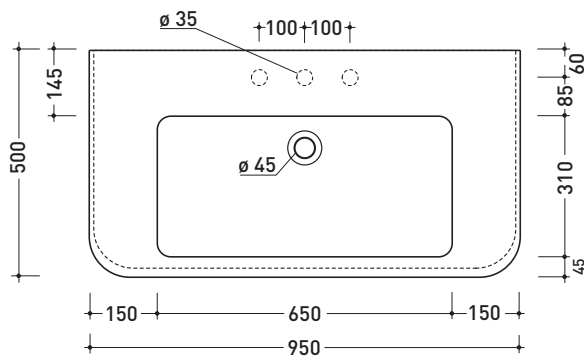

Package dim. | Weight **31,5 kg** | Pz. Pallet n°

CE UNI EN 997

Dop-No997

**NOTICE: floor fixing by silicone**

vista zenitale / zenital view

vista laterale / lateral view

vista retro / back view

sezione longitudinale / section

## MA95L

Basin 95 cm wall hung - countertop - on pedestal installation

•WITH OVERFLOW •ARRANGED FOR 3 TAP HOLES

Complements: MADRE mirror (MASPE75)  
Line taps basin EVERGREEN - X1  
Line accessories EVERGREEN

CE UNI EN 14688 - CL20 Dop-No14688

vista zenitale / zenital view

vista zenitale / zenital view

vista frontale / frontal view

sezione longitudinale / section

sizes in mm

Please consider a 2% tolerance on indicated measurements