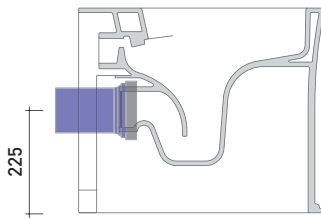

KIT SUITABLE FOR WALL TRAP

LKR00 (SET: LKR00)