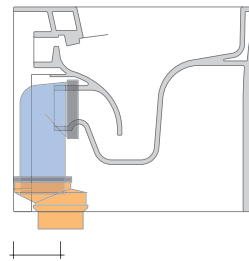

## KIT SUITABLE FOR FLOOR TRAP

**LKR90** (SET: LKR90)

da/from 50 a/to 80 mm

**LK8010** (SET: LKR90+LKR20)

da/from 80 a/to 100 mm

**LK1012** (SET: LKR90+LKR40)

da/from 100 a/to 120 mm

**LK1214** (SET: LKRS+LKR40)

da/from 200 a/to 220 mm

**LK2233** (SET: LKR90+LKR33)

da/from 220 a/to 430\* mm

**WARNING: THE DRAINAGE CONNECTORS ARE NOT INCLUDED**