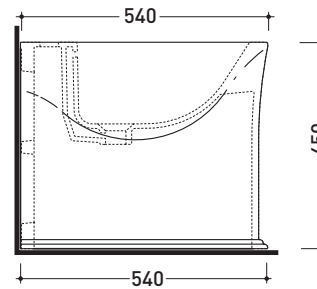

Package dim. | Weight **28,5 kg** | Pz. Pallet n°

CE UNI EN 14528 - CL20 Dop-No14528

**NOTICE: floor fixing by silicone**

vista zenitale / zenital view

vista laterale / lateral view

sezione longitudinale / section

vista retro / back view

sizes in mm

Please consider a 2% tolerance on indicated measurements

CERAMIC: glossy finish

white

black

matt finish

milky white