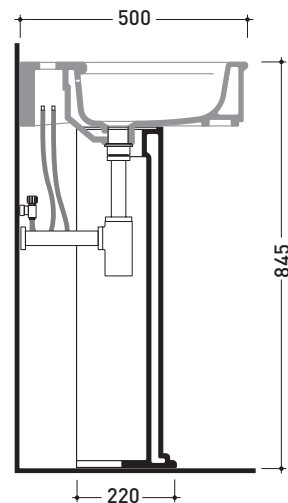

CE UNI EN 14688 - CL20 Dop-No14688

vista zenitale / zenital view

vista zenitale / zenital view

vista frontale / frontal view

sezione longitudinale / section

sizes in mm

Please consider a 2% tolerance on indicated measurements

Weight **14,5 kg**

Pz. Pallet n°

CE

vista zenitale / zenital view

vista frontale / frontal view

vista laterale / lateral view

sizes in mm

Please consider a 2% tolerance on indicated measurements

## MASPE75

Varnished resin frame mirror ø75 cm with LED lamp

Package dim.

Weight **9 kg**

Pz. Pallet n° -

CE

vista frontale / frontal view

vista laterale / lateral view

vista zenitale / zenital view

sizes in mm

RESIN: matt finish

white

black

ELECTRICAL CHARACTERISTICS

- type of lamp: LED
- class: A
- Ip code: IP44
- rated power: 26 W