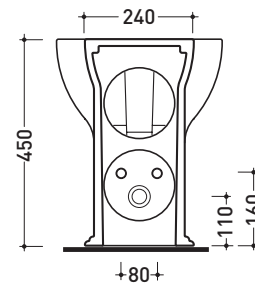

Package dim. | Weight **28,5 kg** | Pz. Pallet n°

CE UNI EN 14528 - CL20 Dop-No14528

**NOTICE: floor fixing by silicone**

vista zenitale / zenital view

vista laterale / lateral view

sezione longitudinale / section

vista retro / back view

sizes in mm

Please consider a 2% tolerance on indicated measurements

CERAMIC: glossy finish

white

black

matt finish

milky white