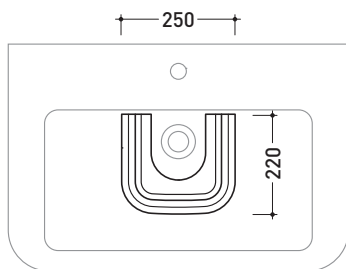

CE UNI EN 14688 - CL20 Dop-No14688

vista zenitale / zenital view

vista zenitale / zenital view

vista frontale / frontal view

sezione longitudinale / section

sizes in mm

Please consider a 2% tolerance on indicated measurements

## MACOL

Ceramic pedestal suitable for Madre 75/95 basins

Complements: **Madre 75 basin** (MA75L)  
**Madre 95 basin** (MA95L)  
**Line taps basin** EVERGREEN  
**Line accessories** EVERGREEN

Package dim.

Weight **14,5 kg**

Pz. Pallet n°

CE

vista zenitale / zenital view

vista frontale / frontal view

vista laterale / lateral view

sizes in mm

Please consider a 2% tolerance on indicated measurements

## MASPE75

Varnished resin frame mirror ø75 cm with LED lamp

Package dim.

Weight **9 kg**

Pz. Pallet n° -

CE

vista frontale / frontal view

vista laterale / lateral view