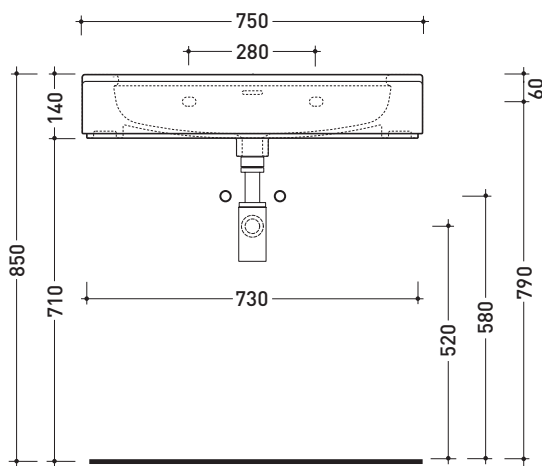

CE UNI EN 14688 - CL20 Dop-No14688

vista zenitale / zenital view

vista zenitale / zenital view

vista frontale / frontal view

sezione longitudinale / section

sizes in mm

Please consider a 2% tolerance on indicated measurements

## MASPE75

Varnished resin frame mirror ø75 cm with LED lamp

Package dim.

Weight **9 kg**

Pz. Pallet n° -

CE

vista frontale / frontal view

vista laterale / lateral view