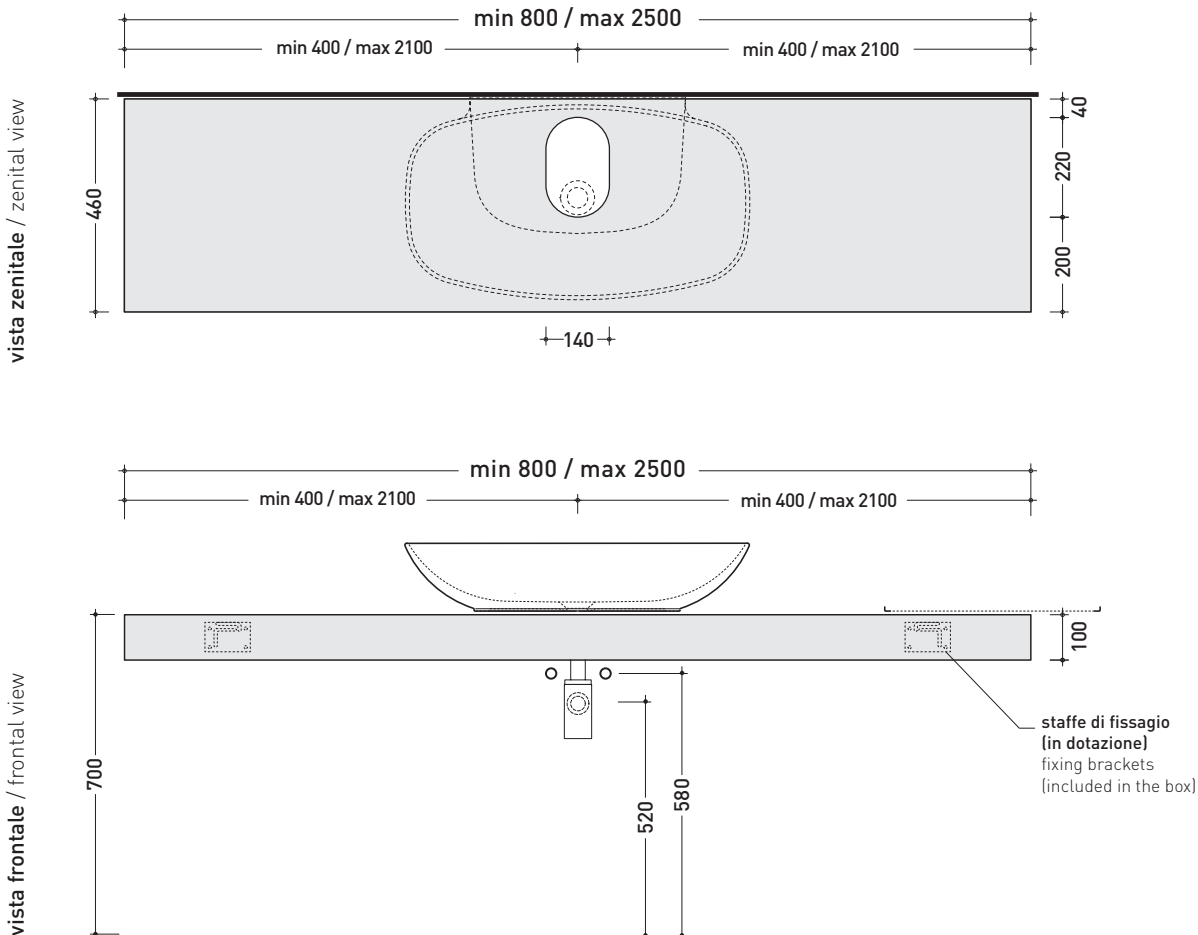

design **FLAMINIA DESIGN TEAM**

2010

F6ND suitable for NudaSlim 60/75 (ND60A - ND75A) Pass 39 (PS39LM) - Monò 54 (MN54L)

Shelf from 80 to 250 x 46 x h 10 cm suitable for NudaSlim 60/75,
Pass 39 e Monò 54 basins (fixing brackets included)

Complements: **Make-Up mirrors and lamps**
App mirros
Simple mirros
Hot/Cold mirror (SPHC)
Left/Right mirror (SPLR)
Line mirrors (BASC20 - BASC30 - BASC40)

Tap holes are not made on this article by Flaminia

REFERENCE TO
THE COMPULSORY
ORDER FORM

sizes in mm

PIETRALUCE: glossy finish

matt finish

<http://www.ceramicaflaminia.it/en/products/291-forty6>

©ceramicaflaminiaspa - All rights reserved. Unauthorized copying, publication, reproduction as well as partial reproduction are prohibited

➔➔ **4**

SCELTA MISURE / MEASURES

➔ **FLAMINIA.**

lavabi / basins
 ND75L - ND75PR - ND60L - ND60PR - PS39LM - MN54L

A = mm B = mm
 C = mm

• A = misura interasse lavabo da sinistra / left distance of basin. • C = misura totale della mensola / total length of the shelf.
 • B = misura interasse lavabo da destra / right distance of basin. • verificare sempre che / verify that: **A + B = C.**