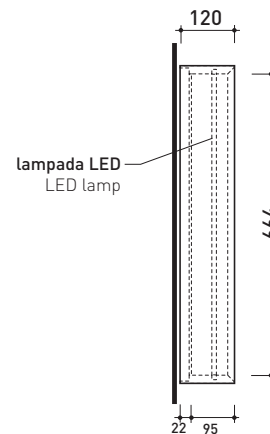

AP120

Reversibile mirror cm 120x70 with frame and LED lighting on the inside edge

Complements: BOX furniture
FORTY6 - SOLID shelves

Package dim. cm | Weight **15,8 kg** | Pz. Pallet n° -

CE

vista frontale / frontal view

vista laterale / lateral view

vista zenitale / zenital view

sizes in mm

FRAME: matt finish

white

black

ELECTRICAL CHARACTERISTICS

- type of lamp: Strip LED
- class: A+
- Ip code: IP44
- rated power: 30/50 W