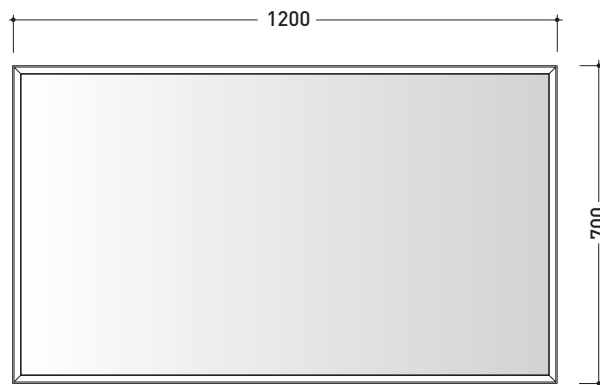

AP120

Reversibile mirror cm 120x70 with frame and LED lighting on the inside edge

Complements: BOX furniture
FORTY6 - SOLID shelves

Package dim. cm | Weight **15,8 kg** | Pz. Pallet n° -

CE

vista frontale / frontal view

vista laterale / lateral view

vista zenitale / zenital view

sizes in mm

FRAME: matt finish

white

black

ELECTRICAL CHARACTERISTICS

- type of lamp: Strip LED
- class: A+
- Ip code: IP44
- rated power: 30/50 W