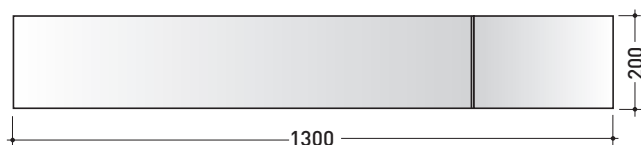

design **LUDOVICA+ROBERTO PALOMBA**

2000

BASC20 Line 20

Reversible pivoting mirror 130x20 cm
(painted steel structure)

Package dim.	136 x 29 x 20 cm	Weight	6,2 kg	Pz. Pallet n°	-
--------------	------------------	--------	--------	---------------	---

BASC30 Line 30

Reversible pivoting mirror 130x30 cm
(painted steel structure)

Package dim.	136 x 39 x 22 cm	Weight	11 kg	Pz. Pallet n°	-
--------------	------------------	--------	-------	---------------	---

BASC40 Line 40

Reversible pivoting mirror 130x40 cm
(painted steel structure)

Package dim.		Weight		Pz. Pallet n°	-
--------------	--	--------	--	---------------	---

CE

vista frontale / frontal view

BASC20

vista frontale / frontal view

BASC30

vista frontale / frontal view

BASC40

vista zenitale / zenital view

sizes in mm

<http://www.ceramicaflaminia.it/en/products/316-specchi>

©ceramicaflaminiaspa - All rights reserved. Unauthorized copying, publication, reproduction as well as partial reproduction are prohibited