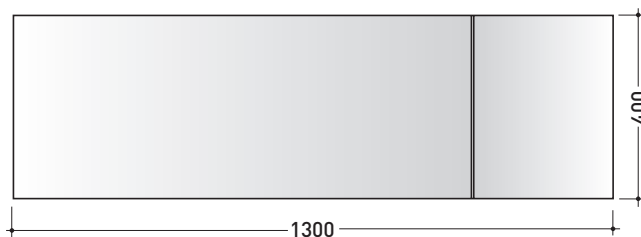

design **LUDOVICA+ROBERTO PALOMBA**

2000

BASC20 Line 20

Reversible pivoting mirror 130x20 cm
(painted steel structure)

Package dim.	136 x 29 x 20 cm	Weight	6,2 kg	Pz. Pallet n°	-
--------------	------------------	--------	--------	---------------	---

BASC30 Line 30

Reversible pivoting mirror 130x30 cm
(painted steel structure)

Package dim.	136 x 39 x 22 cm	Weight	11 kg	Pz. Pallet n°	-
--------------	------------------	--------	-------	---------------	---

BASC40 Line 40

Reversible pivoting mirror 130x40 cm
(painted steel structure)

Package dim.		Weight		Pz. Pallet n°	-
--------------	--	--------	--	---------------	---

CE

vista frontale / frontal view

BASC20

vista frontale / frontal view

BASC30

vista frontale / frontal view

BASC40

vista zenitale / zenital view

sizes in mm

<http://www.ceramicaflaminia.it/en/products/316-specchi>

©ceramicaflaminiaspa - All rights reserved. Unauthorized copying, publication, reproduction as well as partial reproduction are prohibited