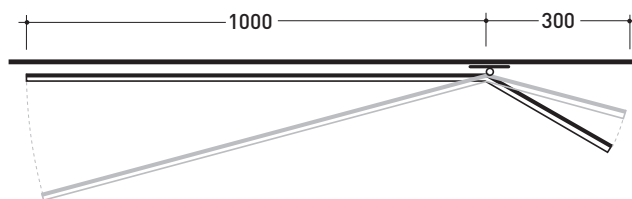

design **LUDOVICA+ROBERTO PALOMBA**

2000

BASC20 Line 20

Reversible pivoting mirror 130x20 cm
(painted steel structure)

Package dim.	136 x 29 x 20 cm	Weight	6,2 kg	Pz. Pallet n°	-
--------------	------------------	--------	--------	---------------	---

BASC30 Line 30

Reversible pivoting mirror 130x30 cm
(painted steel structure)

Package dim.	136 x 39 x 22 cm	Weight	11 kg	Pz. Pallet n°	-
--------------	------------------	--------	-------	---------------	---

BASC40 Line 40

Reversible pivoting mirror 130x40 cm
(painted steel structure)

Package dim.		Weight		Pz. Pallet n°	-
--------------	--	--------	--	---------------	---

CE

vista frontale / frontal view

BASC20

vista frontale / frontal view

BASC30

vista frontale / frontal view

BASC40

vista zenitale / zenital view

sizes in mm

<http://www.ceramicaflaminia.it/en/products/316-specchi>

©ceramicaflaminiaspa - All rights reserved. Unauthorized copying, publication, reproduction as well as partial reproduction are prohibited