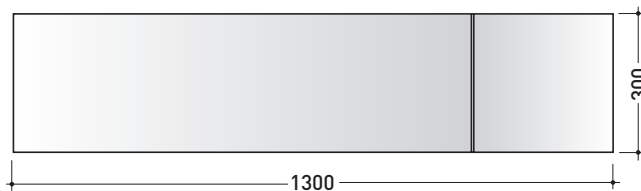

design **LUDOVICA+ROBERTO PALOMBA**

2000

BASC20 Line 20

Reversible pivoting mirror 130x20 cm
(painted steel structure)

Package dim.	136 x 29 x 20 cm	Weight	6,2 kg	Pz. Pallet n°	-
--------------	------------------	--------	--------	---------------	---

BASC30 Line 30

Reversible pivoting mirror 130x30 cm
(painted steel structure)

Package dim.	136 x 39 x 22 cm	Weight	11 kg	Pz. Pallet n°	-
--------------	------------------	--------	-------	---------------	---

BASC40 Line 40

Reversible pivoting mirror 130x40 cm
(painted steel structure)

Package dim.		Weight		Pz. Pallet n°	-
--------------	--	--------	--	---------------	---

CE

vista frontale / frontal view

BASC20

vista frontale / frontal view

BASC30

vista frontale / frontal view

BASC40

vista zenitale / zenital view

sizes in mm

<http://www.ceramicaflaminia.it/en/products/316-specchi>

©ceramicaflaminiaspa - All rights reserved. Unauthorized copying, publication, reproduction as well as partial reproduction are prohibited