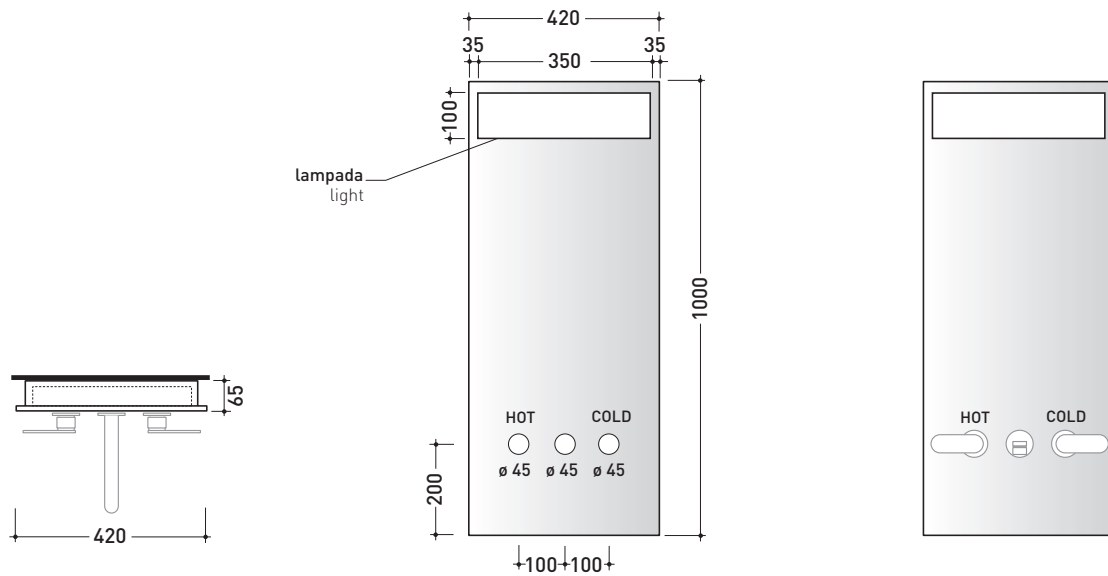

Hot / Cold

➔ **FLAMINIA.**

design **LUDOVICA+ROBERTO PALOMBA**

2000

SPHC

Mirror with lamp and tap holes - taps not included
(painted steel structure)

Complements: ONE double-lever basin mixer (113060 + extensions art. PR65)
UNA furnishing
COMPONO SYSTEM furnishing
FORTY6- SOLID shelves

Package dim. 111 x 54 x 9 cm | Weight 8,5 kg | Pz. Pallet n° -

CE

vista zenitale / zenital view

vista frontale / frontal view

vista frontale / frontal view

sizes in mm

ELECTRICAL CHARACTERISTICS

- type of lamp: Neon RX-L
- class: B
- Ip code: IP44
- rated power: 24 W