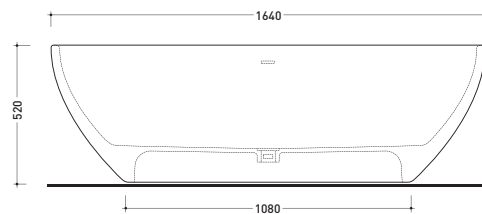

2019

AP165V App

Bath-tub 164 cm in Pietraluce - drain cover matching color the bathtub
(drainage system art. SIFMW included)

●WITH OVERFLOW

Complements: **Line taps bath-tub:** ONE - NOKÉ - SI - FOLD - X1
Line accessories: TWO - HOOP - NOKÉ - FOLD

Package dim. 193 x 102 x 76 cm | Weight 150 kg | Pz. Pallet n° 1

UNI EN 14516 - CL1 Dop-No14516

vista zenitale / zenital view

Capacità Max / Max Capacity 235 L.
Peso Netto / Net Weight 150 Kg.

vista frontale / frontal view

sezione laterale / section

vista laterale / lateral view

sezione longitudinale / section

sizes in mm

PIETRALUCE: glossy finish

white black marine blue red beige sand grey

matt finish

milky white graphite lava grey argilla