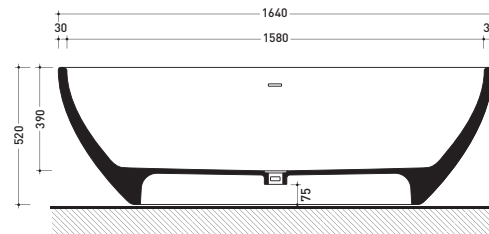

2019

AP165V App

Bath-tub 164 cm in Pietraluce - drain cover matching color the bathtub
(drainage system art. SIFMW included)

●WITH OVERFLOW

Complements: **Line taps bath-tub:** ONE - NOKÉ - SI - FOLD - X1
Line accessories: TWO - HOOP - NOKÉ - FOLD

Package dim. 193 x 102 x 76 cm | Weight 150 kg | Pz. Pallet n° 1

UNI EN 14516 - CL1 Dop-No14516

vista zenitale / zenital view

Capacità Max / Max Capacity 235 L.
Peso Netto / Net Weight 150 Kg.

vista frontale / frontal view

sezione laterale / section

vista laterale / lateral view

sezione longitudinale / section

sizes in mm

PIETRALUCE: glossy finish

white black marine blue red beige sand grey

matt finish

milky white graphite lava grey argilla