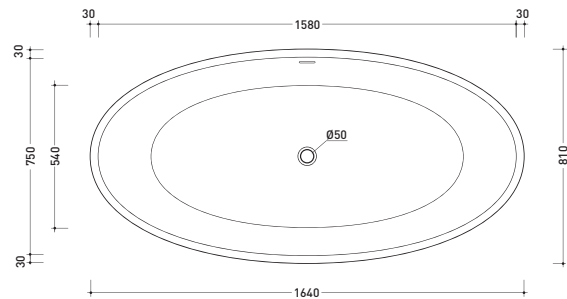

2019

AP165V App

Bath-tub 164 cm in Pietraluce - drain cover matching color the bathtub
(drainage system art. SIFMW included)

●WITH OVERFLOW

Complements: **Line taps bath-tub:** ONE - NOKÉ - SI - FOLD - X1
Line accessories: TWO - HOOP - NOKÉ - FOLD

Package dim. 193 x 102 x 76 cm | Weight 150 kg | Pz. Pallet n° 1

UNI EN 14516 - CL1 Dop-No14516

vista zenitale / zenital view

Capacità Max / Max Capacity 235 L.
Peso Netto / Net Weight 150 Kg.

vista frontale / frontal view

sezione laterale / section

vista laterale / lateral view

sezione longitudinale / section

sizes in mm

PIETRALUCE: glossy finish

white black marine blue red beige sand grey

matt finish

milky white graphite lava grey argilla