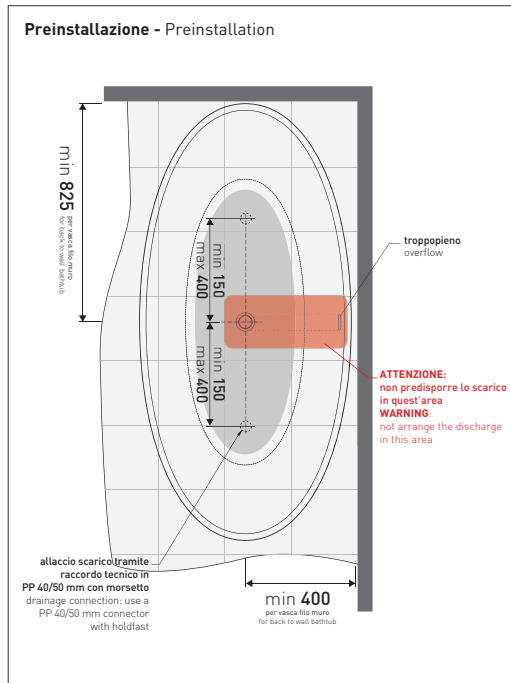

2019

AP165V App

Bath-tub 164 cm in Pietraluce - drain cover matching color the bathtub
(drainage system art. SIFMW included)

●WITH OVERFLOW

Complements: **Line taps bath-tub:** ONE - NOKÉ - SI - FOLD - X1
Line accessories: TWO - HOOP - NOKÉ - FOLD

Package dim. 193 x 102 x 76 cm | Weight 150 kg | Pz. Pallet n° 1

UNI EN 14516 - CL1 Dop-No14516

vista zenitale / zenital view

Capacità Max / Max Capacity 235 L.
Peso Netto / Net Weight 150 Kg.

vista frontale / frontal view

sezione laterale / section

vista laterale / lateral view

sezione longitudinale / section

sizes in mm

PIETRALUCE: glossy finish

white black marine blue red beige sand grey

matt finish

milky white graphite lava grey argilla