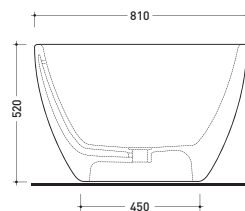

2019

AP165V App

Bath-tub 164 cm in Pietraluce - drain cover matching color the bathtub
(drainage system art. SIFMW included)

●WITH OVERFLOW

Complements: **Line taps bath-tub:** ONE - NOKÉ - SI - FOLD - X1
Line accessories: TWO - HOOP - NOKÉ - FOLD

Package dim. 193 x 102 x 76 cm | Weight 150 kg | Pz. Pallet n° 1

UNI EN 14516 - CL1 Dop-No14516

vista zenitale / zenital view

Capacità Max / Max Capacity 235 L.
Peso Netto / Net Weight 150 Kg.

vista frontale / frontal view

sezione laterale / section

vista laterale / lateral view

sezione longitudinale / section

sizes in mm

PIETRALUCE: glossy finish

white black marine blue red beige sand grey

matt finish

milky white graphite lava grey argilla