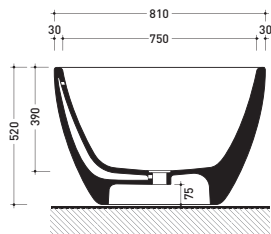

2019

AP165V App

Bath-tub 164 cm in Pietraluce - drain cover matching color the bathtub
(drainage system art. SIFMW included)

●WITH OVERFLOW

Complements: **Line taps bath-tub:** ONE - NOKÉ - SI - FOLD - X1
Line accessories: TWO - HOOP - NOKÉ - FOLD

Package dim. 193 x 102 x 76 cm | Weight 150 kg | Pz. Pallet n° 1

UNI EN 14516 - CL1 Dop-No14516

vista zenitale / zenital view

Capacità Max / Max Capacity 235 L.
Peso Netto / Net Weight 150 Kg.

vista frontale / frontal view

sezione laterale / section

vista laterale / lateral view

sezione longitudinale / section

sizes in mm

PIETRALUCE: glossy finish

white black marine blue red beige sand grey

matt finish

milky white graphite lava grey argilla