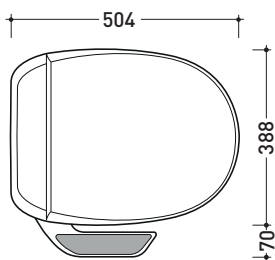

2017

FL7235

Electronic coverseat with bidet function
20 FUNCTIONS

Complements: App wall hung wc (AP118 - AP118G)
App back to wall wc (AP117G - AP117RG)

Link wall hung wc (5051/WC - 5051/WCG)
Link back to wall wc (LK117G - LK117G - LK117RG)

Package dim. | Weight 4,4 kg | Pz. Pallet n° -

vista zenitale / zenital view

vista laterale / lateral view

installazione
installation

OPZIONE A

vista frontale / frontal view

installazione
installation

OPZIONE B

vista frontale / frontal view

-  **Attacco idrico acqua fredda**
Cold water connection
-  **Presca elettrica**
Electrical outlet

Recommended connections

WARNING: the **electrical outlet** can be equally placed on both sides, while the **cold water connection**, from the front view to the product, should be placed on the left side of the toilet bowl. The connection to the cold water outlet by a stopcock is strongly recommended.

sizes in mm

ABS: glossy finish

white

art. **AP118 - AP118G**
vista laterale / lateral view

art. **AP117G - AP117RG**
vista laterale / lateral view

art. **5051/WC - 5051/WCG**
vista laterale / lateral view

art. **LK117 - LK117G - LK117RG**
vista laterale / lateral view