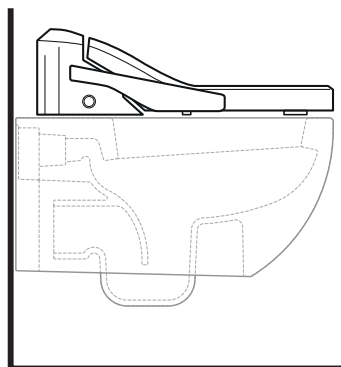

Package dim. | Weight 4,4 kg | Pz. Pallet n° -

vista zenitale / zenital view

vista laterale / lateral view

installazione
installation

OPZIONE A

vista frontale / frontal view

installazione
installation

OPZIONE B

vista frontale / frontal view

-  **Attacco idrico acqua fredda**
Cold water connection
-  **Presca elettrica**
Electrical outlet

Recommended connections

WARNING: the **electrical outlet** can be equally placed on both sides, while the **cold water connection**, from the front view to the product, should be placed on the left side of the toilet bowl. The connection to the cold water outlet by a stopcock is strongly recommended.

sizes in mm

ABS: glossy finish

white

art. **AP118 - AP118G**
vista laterale / lateral view

art. **AP117G - AP117RG**
vista laterale / lateral view

art. **5051/WC - 5051/WCG**
vista laterale / lateral view

art. **LK117 - LK117G - LK117RG**
vista laterale / lateral view