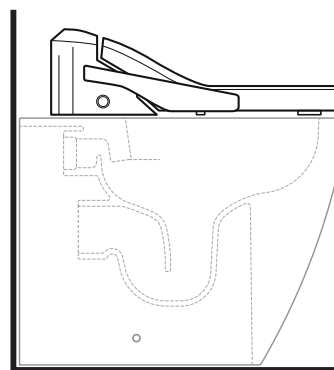

vista frontale / frontal view

-  **Attacco idrico acqua fredda**
Cold water connection
-  **Presca elettrica**
Electrical outlet

Recommended connections

WARNING: the **electrical outlet** can be equally placed on both sides, while the **cold water connection**, from the front view to the product, should be placed on the left side of the toilet bowl. The connection to the cold water outlet by a stopcock is strongly recommended.

sizes in mm

ABS: glossy finish

white

art. **AP118 - AP118G**
vista laterale / lateral view

art. **AP117G - AP117RG**
vista laterale / lateral view

art. **5051/WC - 5051/WCG**
vista laterale / lateral view

art. **LK117 - LK117G - LK117RG**
vista laterale / lateral view