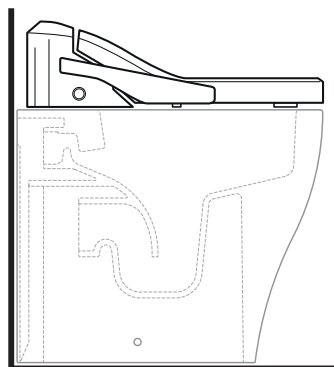

vista frontale / frontal view

-  **Attacco idrico acqua fredda**
Cold water connection
-  **Presca elettrica**
Electrical outlet

Recommended connections

WARNING: the **electrical outlet** can be equally placed on both sides, while the **cold water connection**, from the front view to the product, should be placed on the left side of the toilet bowl. The connection to the cold water outlet by a stopcock is strongly recommended.

sizes in mm

ABS: glossy finish

white

art. **AP118 - AP118G**
vista laterale / lateral view

art. **AP117G - AP117RG**
vista laterale / lateral view

art. **5051/WC - 5051/WCG**
vista laterale / lateral view

art. **LK117 - LK117G - LK117RG**
vista laterale / lateral view