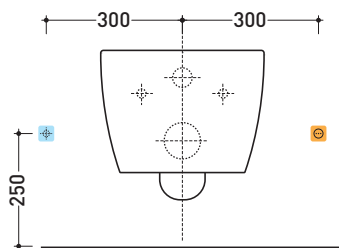

Package dim. | Weight 4,4 kg | Pz. Pallet n° -

vista zenitale / zenital view

vista laterale / lateral view

installazione
installation

OPZIONE A

vista frontale / frontal view

installazione
installation

OPZIONE B

vista frontale / frontal view

-  **Attacco idrico acqua fredda**
Cold water connection
-  **Presca elettrica**
Electrical outlet

Recommended connections

WARNING: the **electrical outlet** can be equally placed on both sides, while the **cold water connection**, from the front view to the product, should be placed on the left side of the toilet bowl. The connection to the cold water outlet by a stopcock is strongly recommended.

sizes in mm

ABS: glossy finish

white

art. **AP118 - AP118G**
vista laterale / lateral view

art. **AP117G - AP117RG**
vista laterale / lateral view

art. **5051/WC - 5051/WCG**
vista laterale / lateral view

art. **LK117 - LK117G - LK117RG**
vista laterale / lateral view