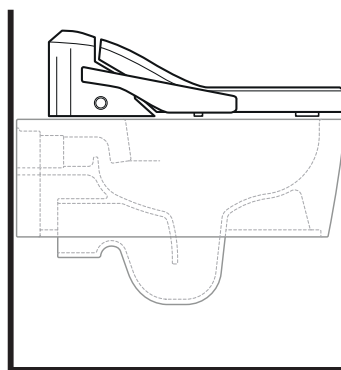

vista frontale / frontal view

-  **Attacco idrico acqua fredda**
Cold water connection
-  **Presca elettrica**
Electrical outlet

Recommended connections

WARNING: the **electrical outlet** can be equally placed on both sides, while the **cold water connection**, from the front view to the product, should be placed on the left side of the toilet bowl. The connection to the cold water outlet by a stopcock is strongly recommended.

sizes in mm

ABS: glossy finish

white

art. **AP118 - AP118G**
vista laterale / lateral view

art. **AP117G - AP117RG**
vista laterale / lateral view

art. **5051/WC - 5051/WCG**
vista laterale / lateral view

art. **LK117 - LK117G - LK117RG**
vista laterale / lateral view