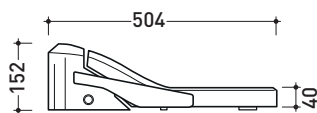

2017

FL7235

Electronic coverseat with bidet function
20 FUNCTIONS

Complements: App wall hung wc (AP118 - AP118G)
App back to wall wc (AP117G - AP117RG)

Link wall hung wc (5051/WC - 5051/WCG)
Link back to wall wc (LK117G - LK117G - LK117RG)

Package dim. | Weight 4,4 kg | Pz. Pallet n° -

vista zenitale / zenital view

vista laterale / lateral view

installazione
installation

OPZIONE A

vista frontale / frontal view

installazione
installation

OPZIONE B

vista frontale / frontal view

-  **Attacco idrico acqua fredda**
Cold water connection
-  **Presca elettrica**
Electrical outlet

Recommended connections

WARNING: the **electrical outlet** can be equally placed on both sides, while the **cold water connection**, from the front view to the product, should be placed on the left side of the toilet bowl. The connection to the cold water outlet by a stopcock is strongly recommended.

sizes in mm

ABS: glossy finish

white

art. **AP118 - AP118G**
vista laterale / lateral view

art. **AP117G - AP117RG**
vista laterale / lateral view

art. **5051/WC - 5051/WCG**
vista laterale / lateral view

art. **LK117 - LK117G - LK117RG**
vista laterale / lateral view