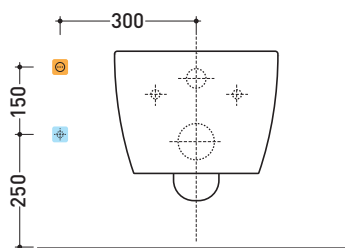

Package dim. | Weight 4,4 kg | Pz. Pallet n° -

vista zenitale / zenital view

vista laterale / lateral view

installazione
installation

OPZIONE A

vista frontale / frontal view

installazione
installation

OPZIONE B

vista frontale / frontal view

-  **Attacco idrico acqua fredda**
Cold water connection
-  **Presca elettrica**
Electrical outlet

Recommended connections

WARNING: the **electrical outlet** can be equally placed on both sides, while the **cold water connection**, from the front view to the product, should be placed on the left side of the toilet bowl. The connection to the cold water outlet by a stopcock is strongly recommended.

sizes in mm

ABS: glossy finish

white

art. **AP118 - AP118G**
vista laterale / lateral view

art. **AP117G - AP117RG**
vista laterale / lateral view

art. **5051/WC - 5051/WCG**
vista laterale / lateral view

art. **LK117 - LK117G - LK117RG**
vista laterale / lateral view